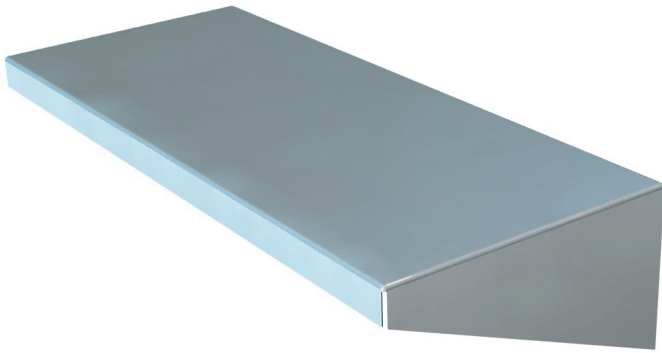

## SHELF

#4 brush stainless steel shelf, 5"  
(127mm) deep x \_\_\_ long. Welded and  
polished or open corners.

850 SERIES SHELF  
(Open Corner)

3200 SERIES SHELF  
(Welded Corner)

## DIMENSIONS