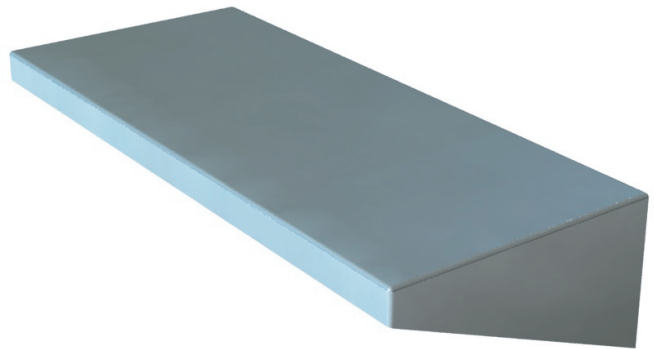

## SHELF

#4 brush stainless steel shelf, 5"  
(127mm) deep x \_\_\_ long. Welded and  
polished or open corners.

850 SERIES SHELF  
(Open Corner)

3200 SERIES SHELF  
(Welded Corner)

## DIMENSIONS