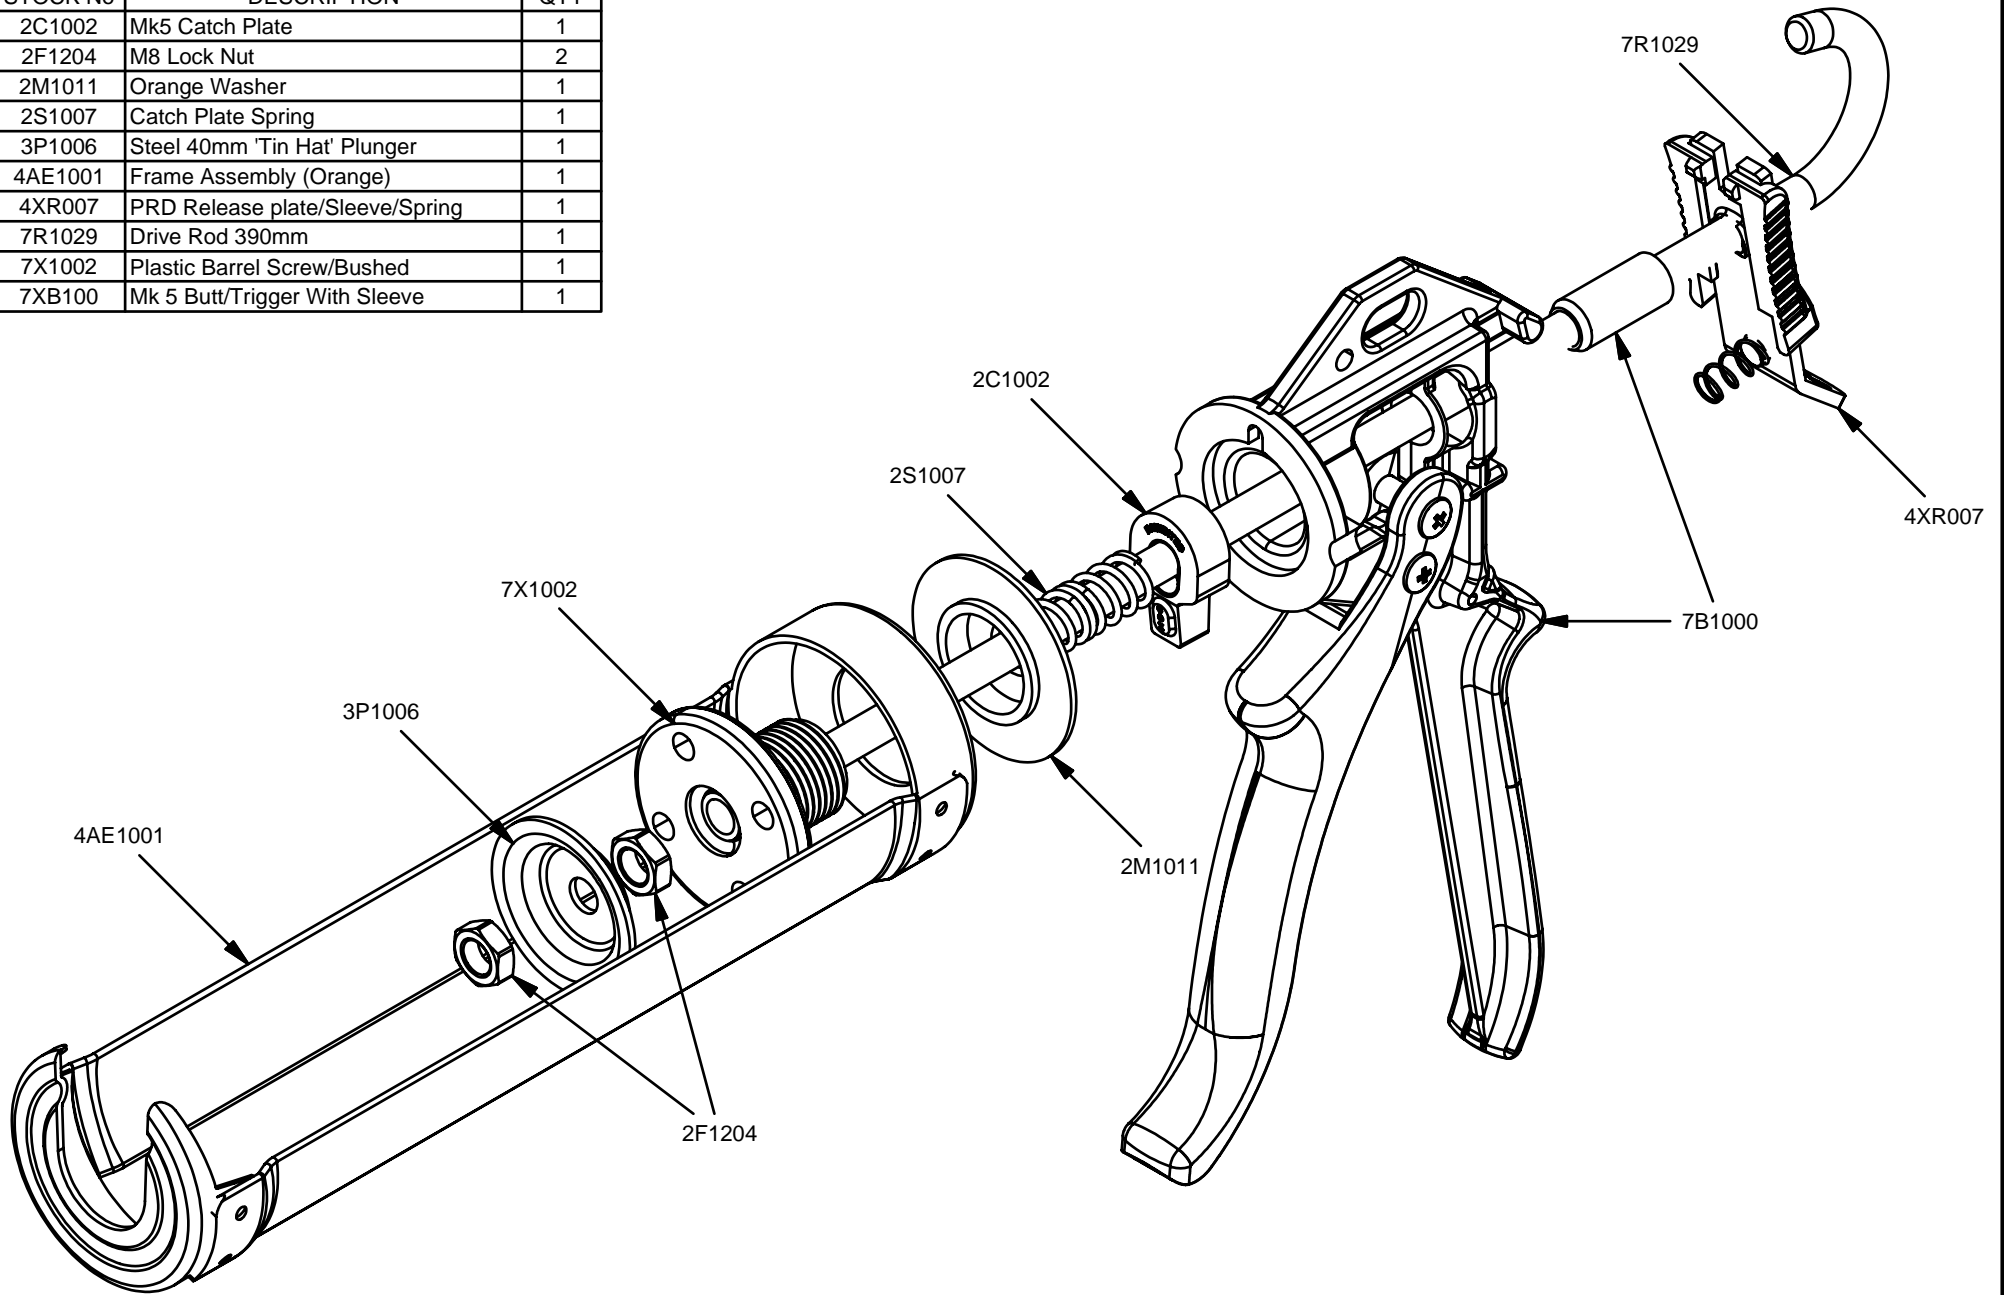

Parts List		
STOCK No	DESCRIPTION	QTY
2C1002	Mk5 Catch Plate	1
2F1204	M8 Lock Nut	2
2M1011	Orange Washer	1
2S1007	Catch Plate Spring	1
3P1006	Steel 40mm 'Tin Hat' Plunger	1
4AE1001	Frame Assembly (Orange)	1
4XR007	PRD Release plate/Sleeve/Spring	1
7R1029	Drive Rod 390mm	1
7X1002	Plastic Barrel Screw/Bushed	1
7XB100	Mk 5 Butt/Trigger With Sleeve	1

41004 Chilton

REV

DATE