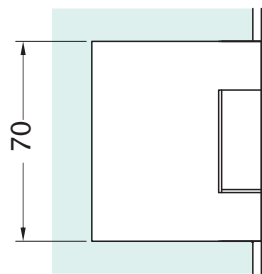

Glass Detail | Bifold Hinges

Fit on 8-12mm Glass

90° Wall to Glass

180° Glass to Glass