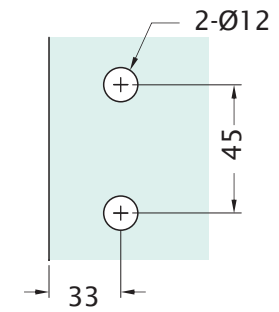

Glass Detail | Bifold Hinges

Fit on 8-12mm Glass

90° Wall to Glass

180° Glass to Glass