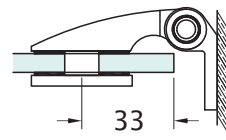

Glass Detail | Bifold Hinges

Fit on 8-12mm Glass

90° Wall to Glass

180° Glass to Glass