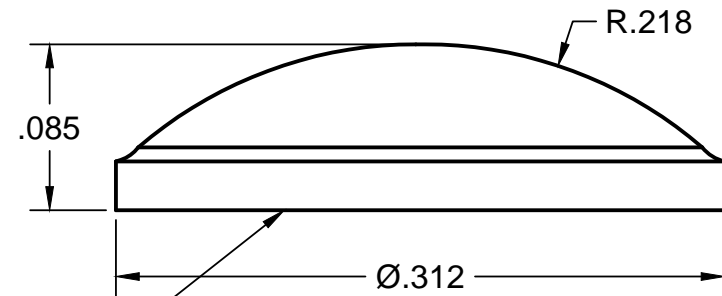

ALL DIMENSIONS IN INCHES

Pressure-Sensitive Adhesive

Nominal web thickness = 0.030"