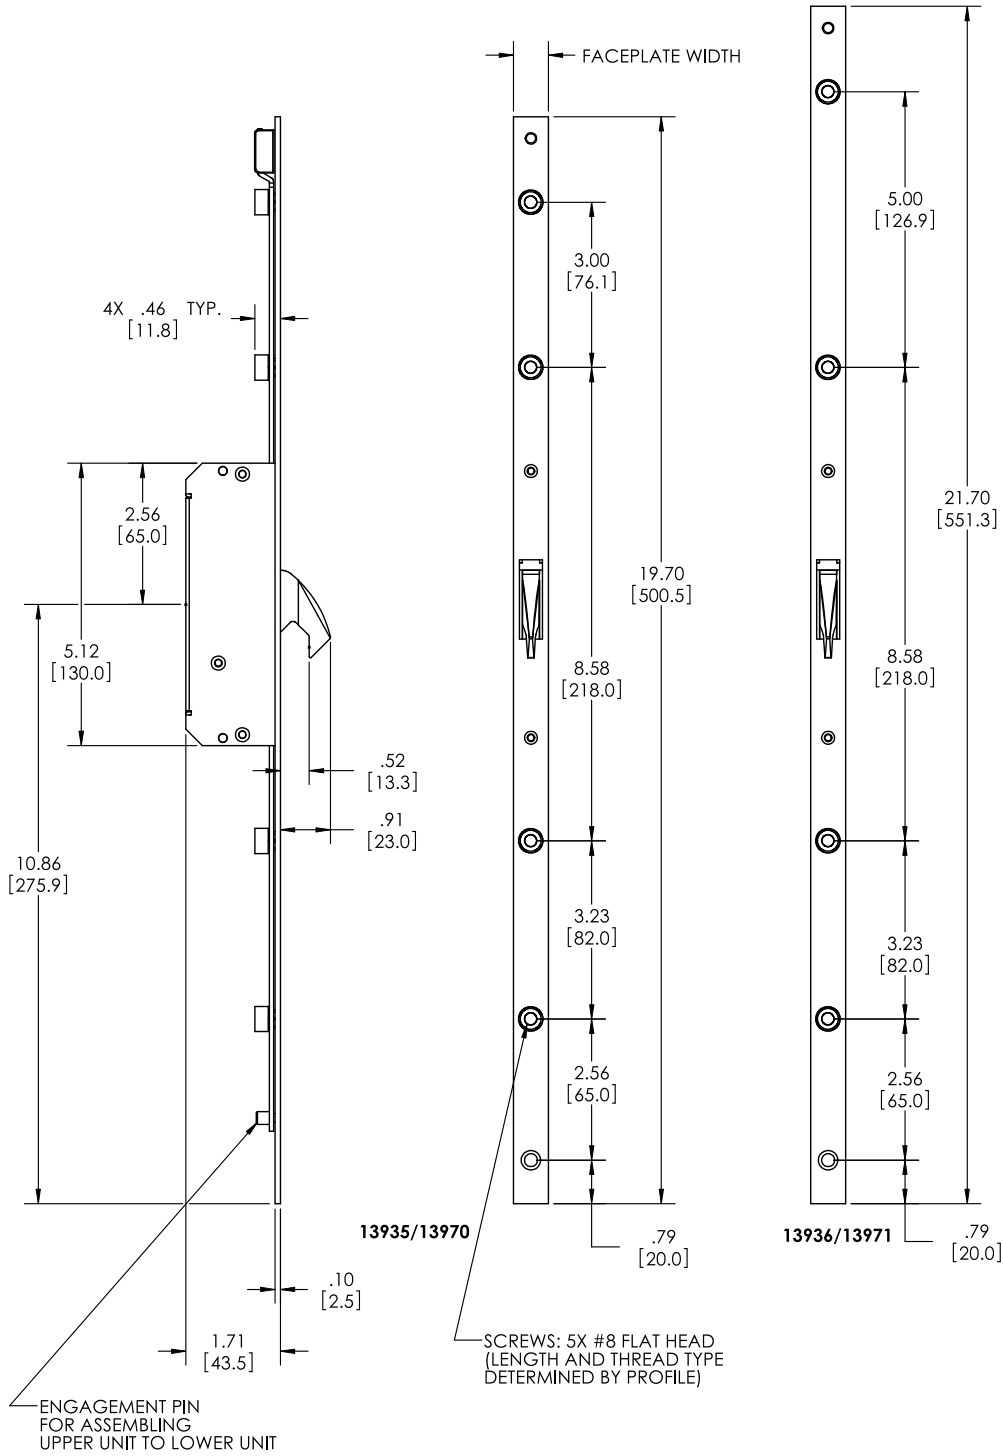

5 Point Hook with Shootbolt System	Active Panel		
	16mm Face Plate	20mm Face Plate	Unit Length
Gear and Lower Bar Assembly			
Backset 45mm	13923	13958	41.3 (1050.3mm)
Upper Bar			
Panel Height			
71" - 79"	13935	13970	19.70 (500.4mm)
73" - 81"	13936	13971	21.70 (551.2mm)
81" - 89"	13937	13972	29.70 (754.4mm)
89" - 97"	13938	13973	37.70 (957.6mm)
97" - 105"	13939	13974	45.70 (1160.8mm)
105" - 113"	13940	13975	53.70 (1364.0mm)
Shootbolt	13953	13988	18.00 (457.2mm)
Cover Plate	13954	13954	2.94 (74.8mm)

Panel Height	A	B
	Upper Hook Rout Location	Upper Strike Location
71" - 81"	16.16 (410.4mm)	13.38 (339.9mm)
81" - 97"	24.16 (613.6mm)	21.38 (543.1mm)
97" - 113"	40.16 (1020.0mm)	37.38 (949.5mm)
113" - 121"	48.16 (1223.3mm)	45.38 (1152.7mm)

SENTRY™ MULTI-POINT HINGED PATIO DOOR SYSTEM

FIG. 38 SENTRY HINGED PATIO DOOR LOCKS
5 POINT HOOK AND SHOOTBOLT GEAR AND LOWER BAR ASSEMBLY

Gear and Lower Bar Assembly	
16mm Face Plate	20mm Face Plate
13923	13958

**FIG. 39 SENTRY HINGED PATIO DOOR LOCKS
5 POINT HOOK AND SHOOTBOLT UPPER BAR ASSEMBLY**

Upper Bar Assembly	
16mm Face Plate	20mm Face Plate
13935	13970
13936	13971

SENTRY™ MULTI-POINT HINGED PATIO DOOR SYSTEM