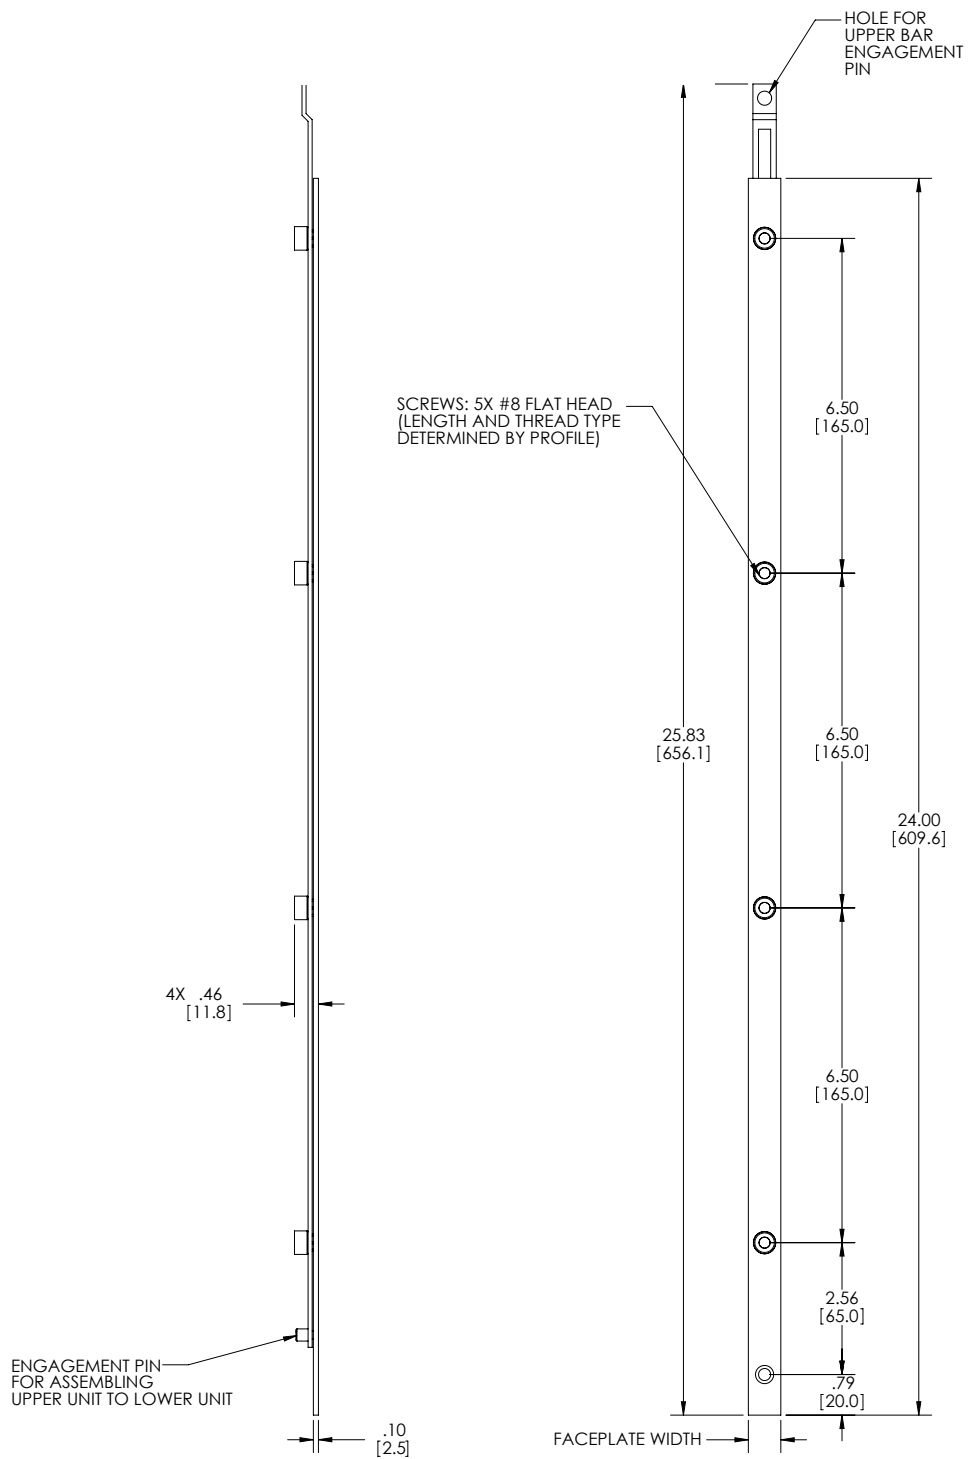

5 Point Hook with Shootbolt System	Active Panel		
	16mm Face Plate	20mm Face Plate	Unit Length
Gear and Lower Bar Assembly			
Backset 45mm	13923	13958	41.3 (1050.3mm)
Upper Bar			
Panel Height			
71" - 79"	13935	13970	19.70 (500.4mm)
73" - 81"	13936	13971	21.70 (551.2mm)
81" - 89"	13937	13972	29.70 (754.4mm)
89" - 97"	13938	13973	37.70 (957.6mm)
97" - 105"	13939	13974	45.70 (1160.8mm)
105" - 113"	13940	13975	53.70 (1364.0mm)
Shootbolt	13953	13988	18.00 (457.2mm)
Cover Plate	13954	13954	2.94 (74.8mm)

Panel Height	A	B
	Upper Hook Rout Location	Upper Strike Location
71" - 81"	16.16 (410.4mm)	13.38 (339.9mm)
81" - 97"	24.16 (613.6mm)	21.38 (543.1mm)
97" - 113"	40.16 (1020.0mm)	37.38 (949.5mm)
113" - 121"	48.16 (1223.3mm)	45.38 (1152.7mm)

**FIG. 39 SENTRY HINGED PATIO DOOR LOCKS
5 POINT HOOK AND SHOOTBOLT UPPER BAR ASSEMBLY**

Upper Bar Assembly	
16mm Face Plate	20mm Face Plate
13935	13970
13936	13971

SENTRY™ MULTI-POINT HINGED PATIO DOOR SYSTEM

FIG. 40 SENTRY HINGED PATIO DOOR LOCKS
5 POINT HOOK AND SHOOTBOLT UPPER BAR ASSEMBLY

**FIG. 41 SENTRY HINGED PATIO DOOR LOCKS
EXTENSION BAR ASSEMBLY**

Extension Bar	
16mm Face Plate	20mm Face Plate
13920	13955