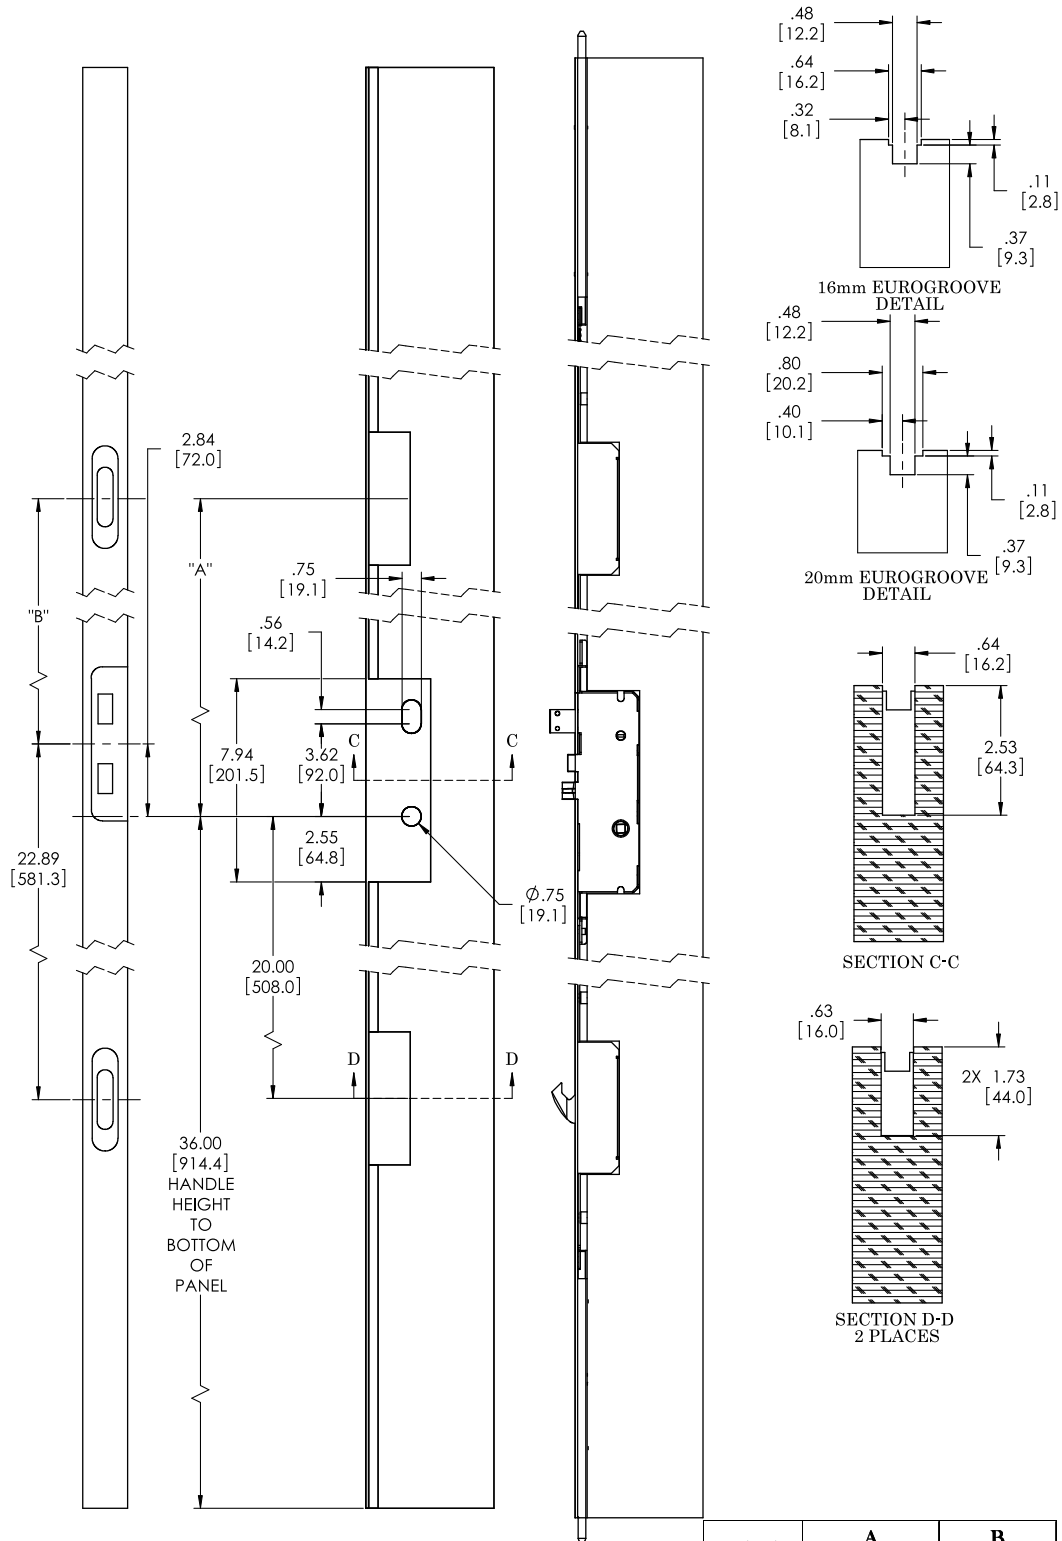

Available Strike Plates		
Description	1-3/4 panel	2-1/4 panel
Center Strike Plate (see figure 60)	33501	33495
Remote Hook Strike (see figure 64)	33505	33505
Single Shootbolt Strike (see figure 66)	33498	33498
Double Shootbolt Strike (see figure 67)	33497	33497
Single Shootbolt Strike (see figure 68)	33496	33496
Sill Cup (see figure 69)	33500	33500

5 Point Hook with Shootbolt System	Active Panel		
	16mm Face Plate	20mm Face Plate	Unit Length
Gear and Lower Bar Assembly			
Backset 45mm	13923	13958	41.3 (1050.3mm)
Upper Bar			
Panel Height			
71" - 79"	13935	13970	19.70 (500.4mm)
73" - 81"	13936	13971	21.70 (551.2mm)
81" - 89"	13937	13972	29.70 (754.4mm)
89" - 97"	13938	13973	37.70 (957.6mm)
97" - 105"	13939	13974	45.70 (1160.8mm)
105" - 113"	13940	13975	53.70 (1364.0mm)
Shootbolt	13953	13988	18.00 (457.2mm)
Cover Plate	13954	13954	2.94 (74.8mm)

*See Fig 36 for panel heights greater than 113"

SENTRY™ MULTI-POINT HINGED PATIO DOOR SYSTEM

FIG. 36 SENTRY HINGED PATIO DOOR LOCKS
5 POINT HOOK AND SHOOTBOLT ASSEMBLY FOR PANELS 113" TO 121"

**FIG. 37 SENTRY HINGED PATIO DOOR LOCKS
5 POINT HOOK AND SHOOTBOLT PANEL PREPARATION**

Panel Height	A	B
	Upper Hook Rout Location	Upper Strike Location
71" - 81"	16.16 (410.4mm)	13.38 (339.9mm)
81" - 97"	24.16 (613.6mm)	21.38 (543.1mm)
97" - 113"	40.16 (1020.0mm)	37.38 (949.5mm)
113" - 121"	48.16 (1223.3mm)	45.38 (1152.7mm)