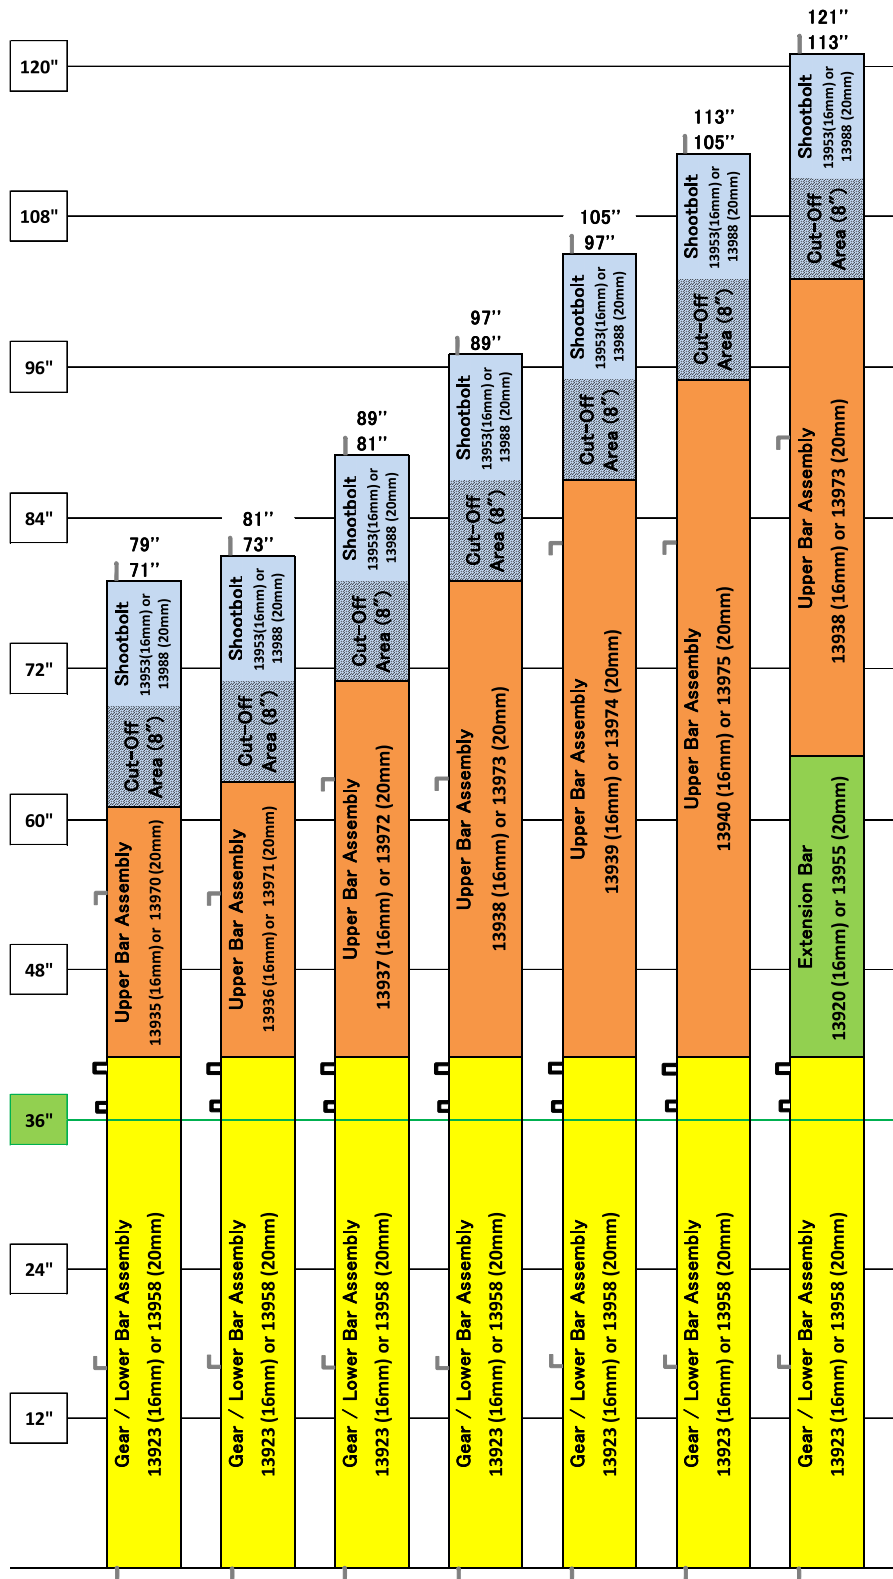

SENTRY™ MULTI-POINT HINGED PATIO DOOR SYSTEM

FIG. 34 SENTRY HINGED PATIO DOOR LOCKS
5 POINT HOOK AND SHOOTBOLT CONFIGURATION MATRIX

SENTRY™ MULTI-POINT HINGED PATIO DOOR SYSTEM

FIG. 35 SENTRY HINGED PATIO DOOR LOCKS
5 POINT HOOK AND SHOOTBOLT ASSEMBLY FOR PANELS 71" TO 113"

Available Strike Plates		
Description	1-3/4 panel	2-1/4 panel
Center Strike Plate (see figure 60)	33501	33495
Remote Hook Strike (see figure 64)	33505	33505
Single Shootbolt Strike (see figure 66)	33498	33498
Double Shootbolt Strike (see figure 67)	33497	33497
Single Shootbolt Strike (see figure 68)	33496	33496
Sill Cup (see figure 69)	33500	33500

5 Point Hook with Shootbolt System	Active Panel		
	16mm Face Plate	20mm Face Plate	Unit Length
Gear and Lower Bar Assembly			
Backset 45mm	13923	13958	41.3 (1050.3mm)
Upper Bar			
Panel Height			
71" - 79"	13935	13970	19.70 (500.4mm)
73" - 81"	13936	13971	21.70 (551.2mm)
81" - 89"	13937	13972	29.70 (754.4mm)
89" - 97"	13938	13973	37.70 (957.6mm)
97" - 105"	13939	13974	45.70 (1160.8mm)
105" - 113"	13940	13975	53.70 (1364.0mm)
Shootbolt	13953	13988	18.00 (457.2mm)
Cover Plate	13954	13954	2.94 (74.8mm)