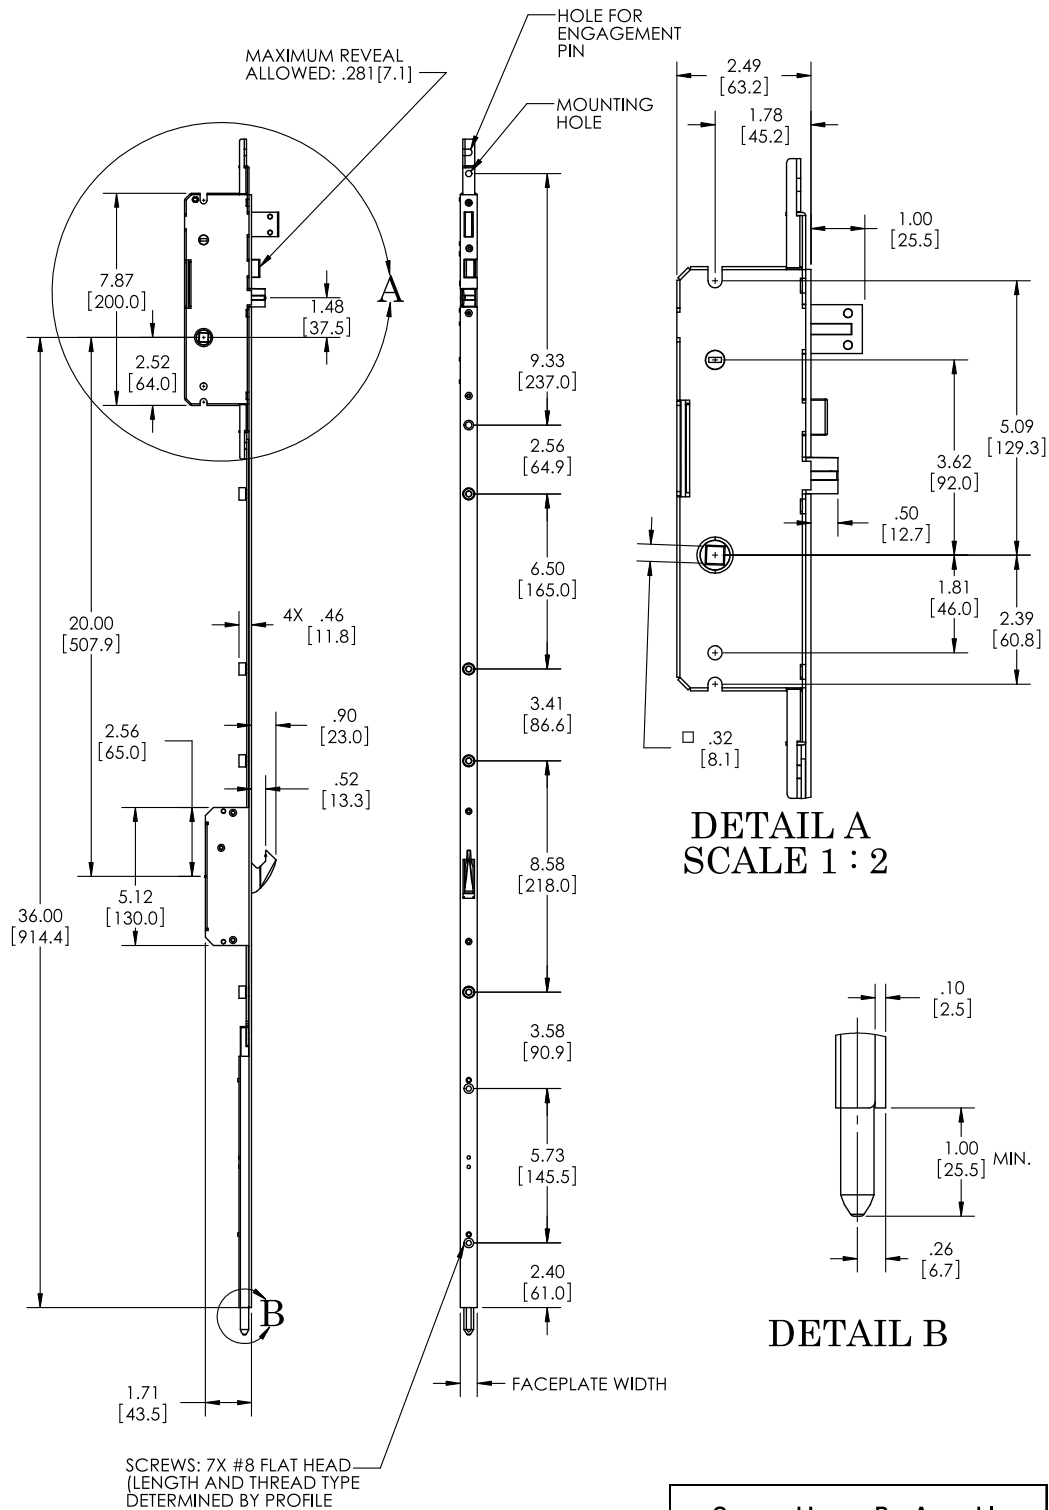

SENTRY™ MULTI-POINT HINGED PATIO DOOR SYSTEM

FIG. 38 SENTRY HINGED PATIO DOOR LOCKS
5 POINT HOOK AND SHOOTBOLT GEAR AND LOWER BAR ASSEMBLY

Gear and Lower Bar Assembly	
16mm Face Plate	20mm Face Plate
13923	13958