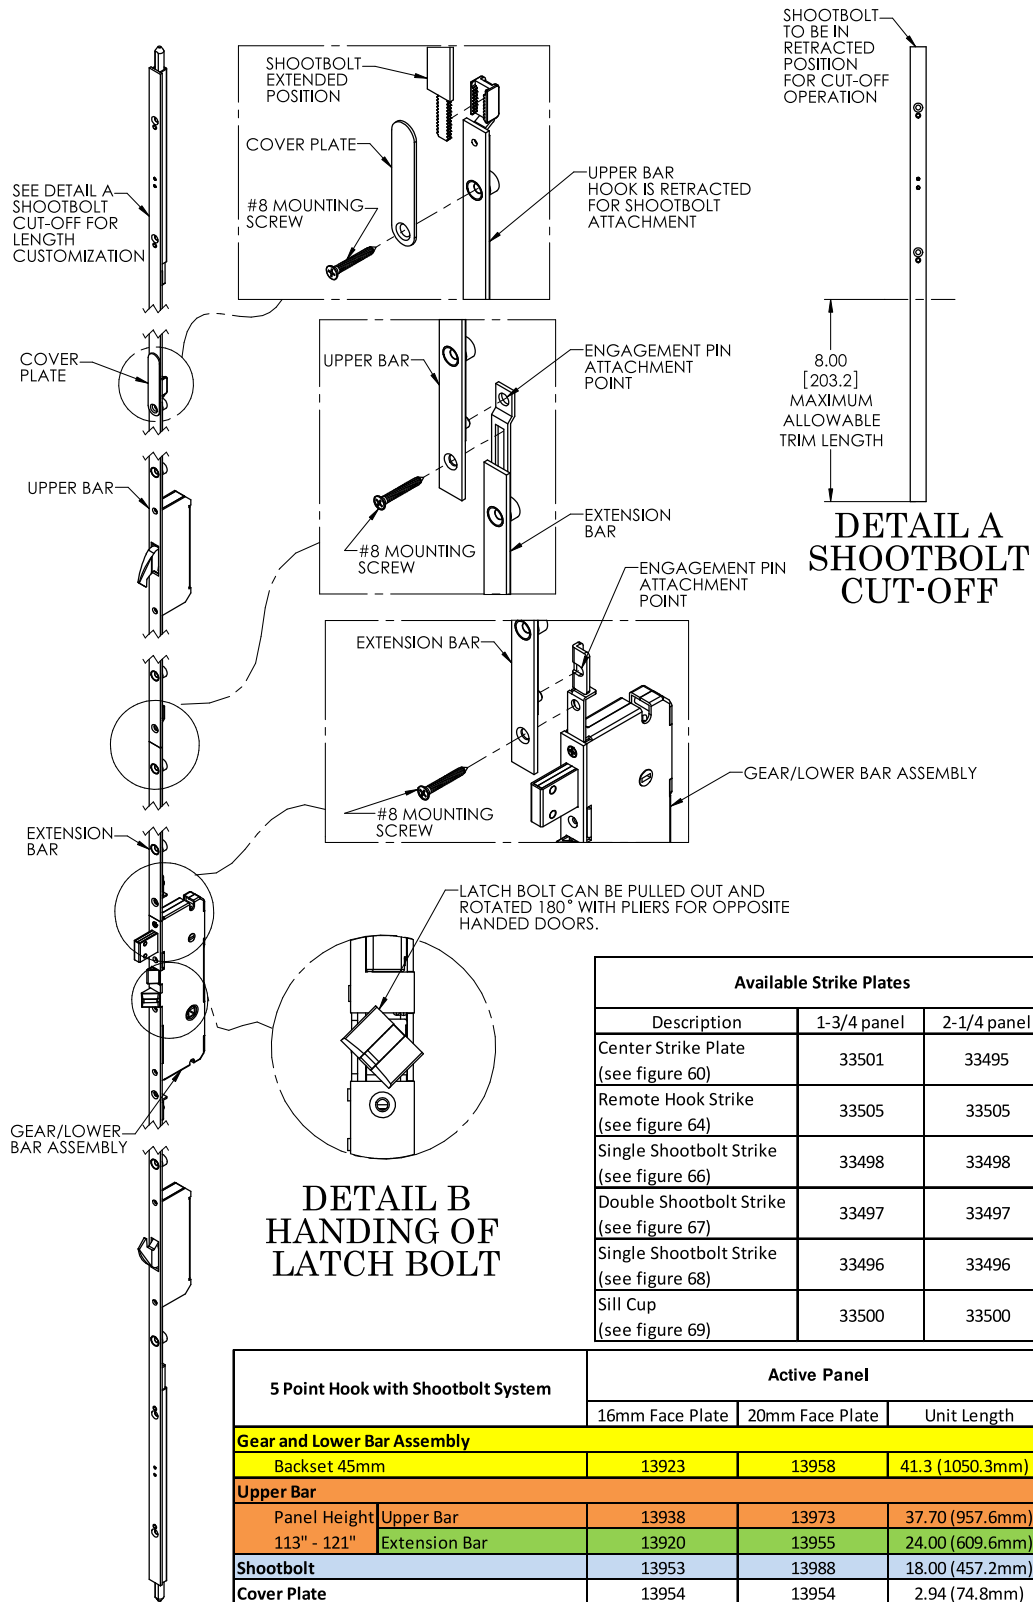

SENTRY™ MULTI-POINT HINGED PATIO DOOR SYSTEM

FIG. 36 SENTRY HINGED PATIO DOOR LOCKS
5 POINT HOOK AND SHOOTBOLT ASSEMBLY FOR PANELS 113" TO 121"