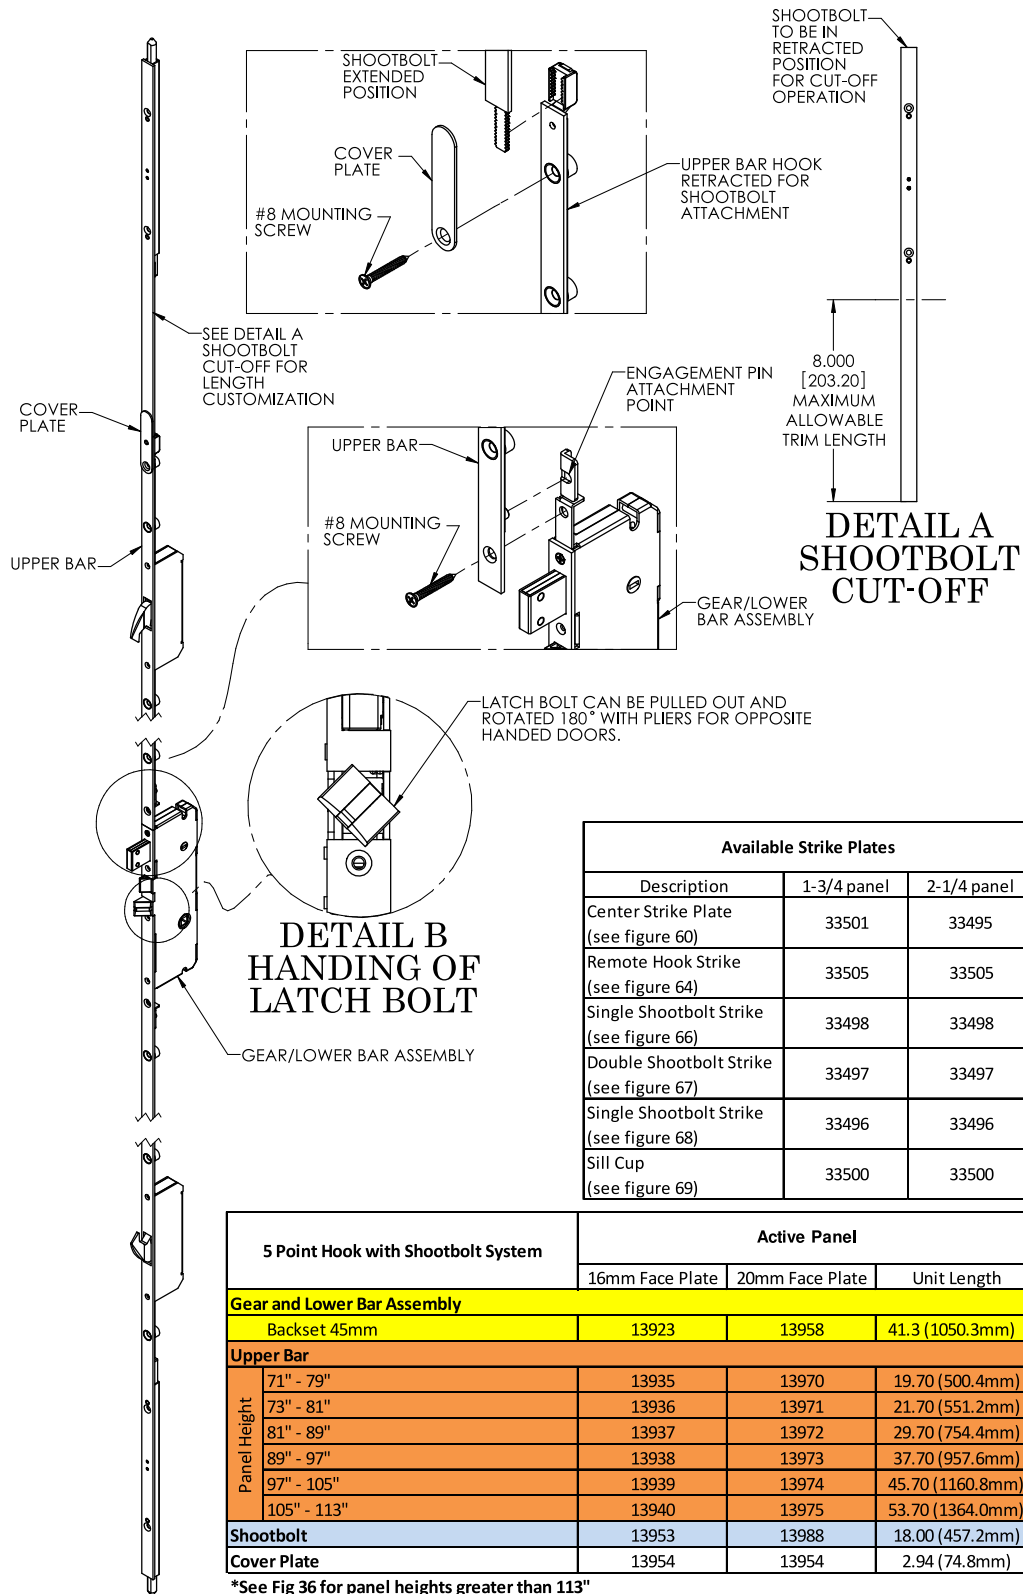

SENTRY™ MULTI-POINT HINGED PATIO DOOR SYSTEM

FIG. 34 SENTRY HINGED PATIO DOOR LOCKS
5 POINT HOOK AND SHOOTBOLT CONFIGURATION MATRIX

SENTRY™ MULTI-POINT HINGED PATIO DOOR SYSTEM

FIG. 35 SENTRY HINGED PATIO DOOR LOCKS
5 POINT HOOK AND SHOOTBOLT ASSEMBLY FOR PANELS 71" TO 113"

Available Strike Plates		
Description	1-3/4 panel	2-1/4 panel
Center Strike Plate (see figure 60)	33501	33495
Remote Hook Strike (see figure 64)	33505	33505
Single Shootbolt Strike (see figure 66)	33498	33498
Double Shootbolt Strike (see figure 67)	33497	33497
Single Shootbolt Strike (see figure 68)	33496	33496
Sill Cup (see figure 69)	33500	33500

5 Point Hook with Shootbolt System	Active Panel		
	16mm Face Plate	20mm Face Plate	Unit Length
Gear and Lower Bar Assembly			
Backset 45mm	13923	13958	41.3 (1050.3mm)
Upper Bar			
Panel Height			
71" - 79"	13935	13970	19.70 (500.4mm)
73" - 81"	13936	13971	21.70 (551.2mm)
81" - 89"	13937	13972	29.70 (754.4mm)
89" - 97"	13938	13973	37.70 (957.6mm)
97" - 105"	13939	13974	45.70 (1160.8mm)
105" - 113"	13940	13975	53.70 (1364.0mm)
Shootbolt	13953	13988	18.00 (457.2mm)
Cover Plate	13954	13954	2.94 (74.8mm)

Panel Height	A	B
	Upper Hook Rout Location	Upper Strike Location
71" - 81"	16.16 (410.4mm)	13.38 (339.9mm)
81" - 97"	24.16 (613.6mm)	21.38 (543.1mm)
97" - 113"	40.16 (1020.0mm)	37.38 (949.5mm)
113" - 121"	48.16 (1223.3mm)	45.38 (1152.7mm)