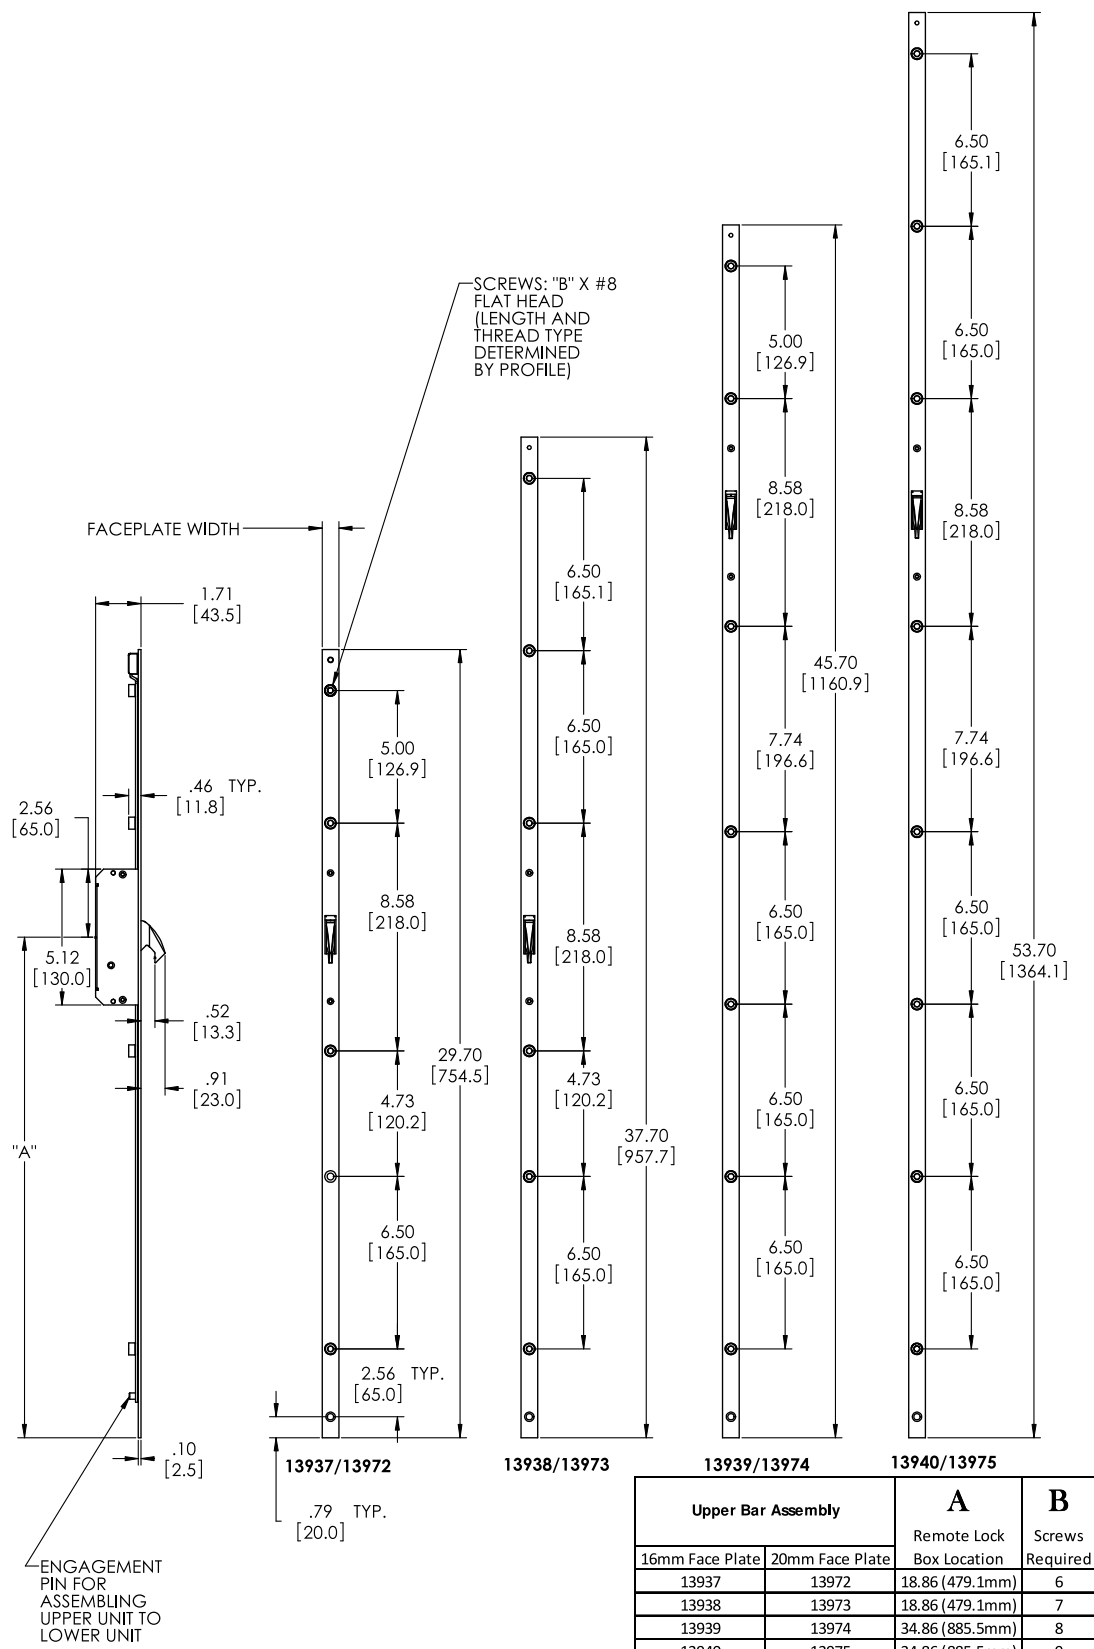

SENTRY™ MULTI-POINT HINGED PATIO DOOR SYSTEM

FIG. 40 SENTRY HINGED PATIO DOOR LOCKS
5 POINT HOOK AND SHOOTBOLT UPPER BAR ASSEMBLY