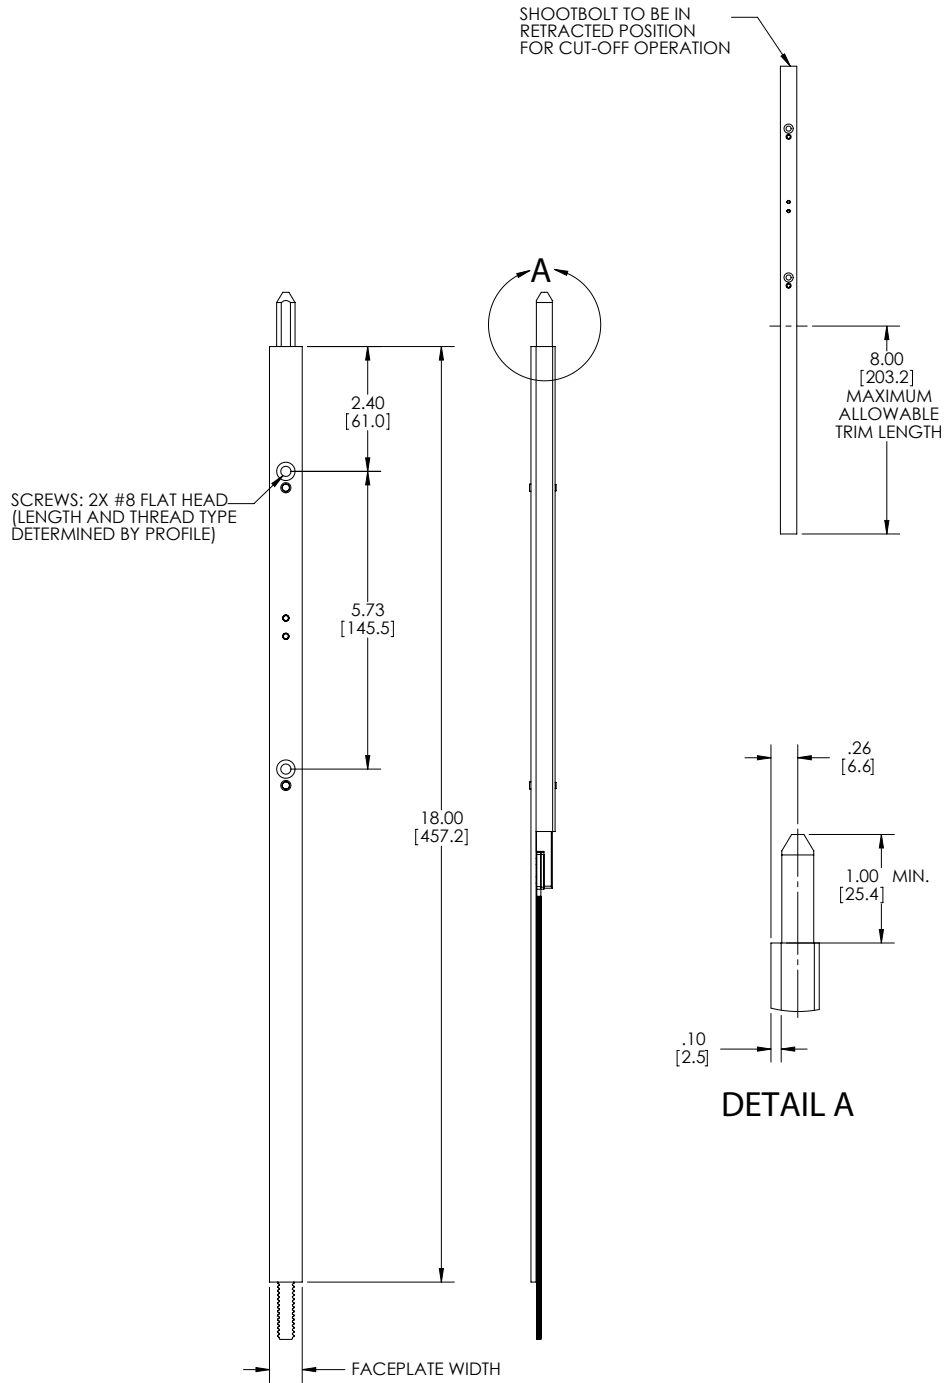

Panel Height	A	B
	Upper Hook Rout Location	Upper Strike Location
71" - 81"	16.16 (410.4mm)	13.38 (339.9mm)
81" - 97"	24.16 (613.6mm)	21.38 (543.1mm)
97" - 113"	40.16 (1020.0mm)	37.38 (949.5mm)
113" - 121"	48.16 (1223.3mm)	45.38 (1152.7mm)

**FIG. 39 SENTRY HINGED PATIO DOOR LOCKS
5 POINT HOOK AND SHOOTBOLT UPPER BAR ASSEMBLY**

Upper Bar Assembly	
16mm Face Plate	20mm Face Plate
13935	13970
13936	13971

SENTRY™ MULTI-POINT HINGED PATIO DOOR SYSTEM

FIG. 40 SENTRY HINGED PATIO DOOR LOCKS
5 POINT HOOK AND SHOOTBOLT UPPER BAR ASSEMBLY

**FIG. 41 SENTRY HINGED PATIO DOOR LOCKS
EXTENSION BAR ASSEMBLY**

Extension Bar	
16mm Face Plate	20mm Face Plate
13920	13955

SENTRY™ MULTI-POINT HINGED PATIO DOOR SYSTEM

FIG. 42 SENTRY HINGED PATIO DOOR LOCKS
SHOOTBOLT ASSEMBLY

Shootbolt	
16mm Face Plate	20mm Face Plate
13953	13988

FIG. 43 SENTRY HINGED PATIO DOOR LOCKS
13954 COVER PLATE