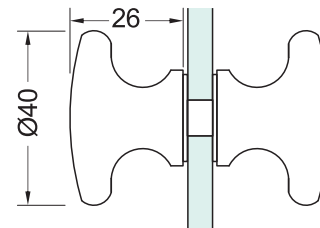

Technical Detail

Shower door double knob

Fit for glass door size: 6-12mm thickness

MODEL	L	Ø	Glass thickness
TSDKD04XXX	26	40	6- 12mm

*Available in several finishes