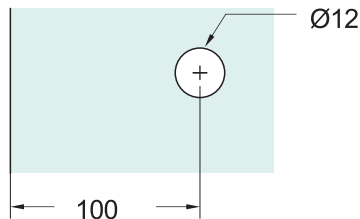

Technical Detail

Shower door double knob

Fit for glass door size: 6-12mm thickness

MODEL	L	Ø	Glass thickness
TSDKD04XXX	26	40	6- 12mm

*Available in several finishes