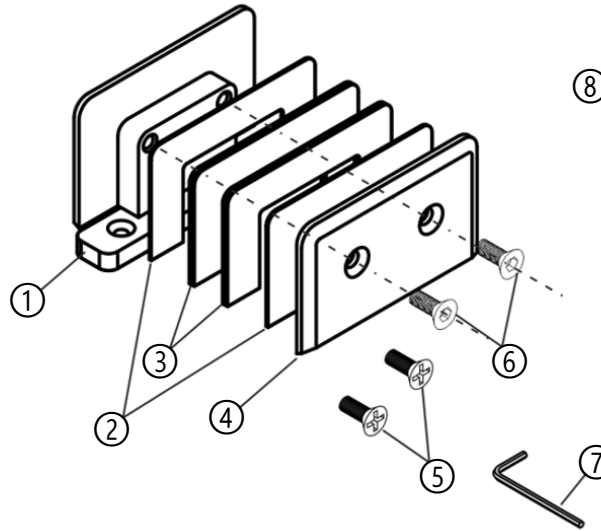

Measurements:

* See online for available finishes
 * For glass 6mm (1/4")

Components for 1 clamp:		
SN	Name	Qty
1	Hinge	1
2	.5mm Gasket	2
3	1.5mm Gasket	2
4	Hinge Plate	1
5	Phillips Screws	2
6	Hex Screws	2
7	Allen key	1
8	Self Tapping Screws	2
9	Plastic Anchors	2

► **Capacity for 2 Hinges:**
 Weight: 28kg (62lbs)
 Door Width: 711mm (28")

Glass Template:

Dimensions:

Components for 1 clamp:

SN	Name	Qty
1	Hinge	1
2	.5mm Gasket	2
3	1.5mm Gasket	2
4	Hinge Plate	1
5	Phillips Screws	2
6	Hex Screws	2
7	Allen key	1
8	Self Tapping Screws	2
9	Plastic Anchors	2

* Voir en ligne pour les finis disponibles
 * Pour verre 6mm (1/4")

► **Capacité pour 2:**
 Poids: 28kg (62lbs)
 Largeur de porte:
 711mm (28")

Fabrication: