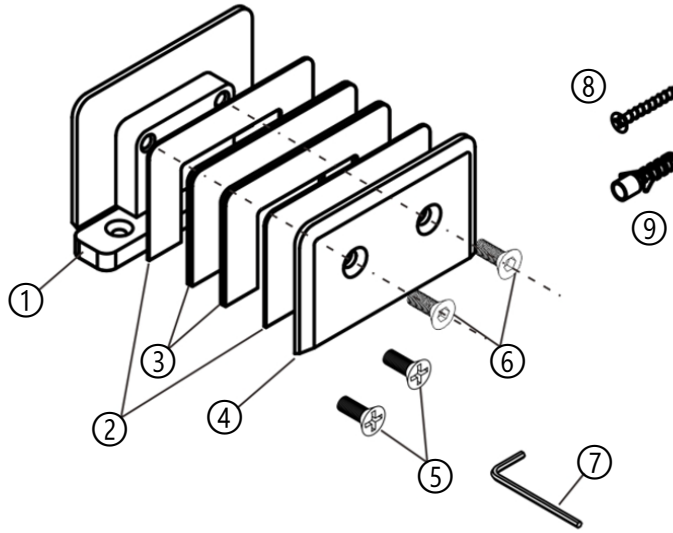

Measurements:

* See online for available finishes
 * For glass 6mm (1/4")

Components for 1 clamp:		
SN	Name	Qty
1	Hinge	1
2	.5mm Gasket	2
3	1.5mm Gasket	2
4	Hinge Plate	1
5	Phillips Screws	2
6	Hex Screws	2
7	Allen key	1
8	Self Tapping Screws	2
9	Plastic Anchors	2

► **Capacity for 2 Hinges:**
 Weight: 28kg (62lbs)
 Door Width: 711mm (28")

Glass Template:

Dimensions:

Components for 1 clamp:

SN	Name	Qty
1	Hinge	1
2	.5mm Gasket	2
3	1.5mm Gasket	2
4	Hinge Plate	1
5	Phillips Screws	2
6	Hex Screws	2
7	Allen key	1
8	Self Tapping Screws	2
9	Plastic Anchors	2

* Voir en ligne pour les finis disponibles
 * Pour verre 6mm (1/4")

► **Capacité pour 2:**
 Poids: 28kg (62lbs)
 Largeur de porte:
 711mm (28")

Fabrication: