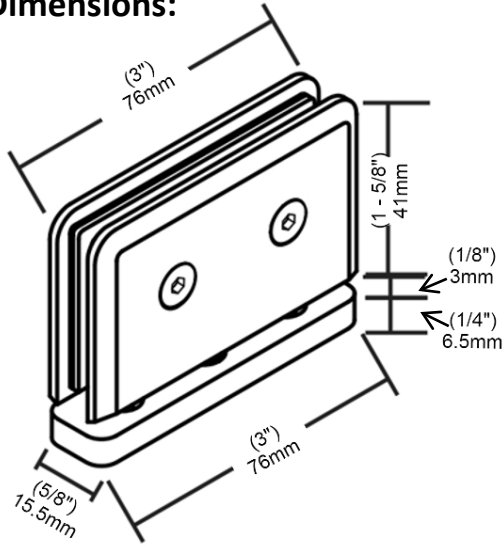

Measurements:

* See online for available finishes
 * For glass 6mm (1/4")

Components for 1 clamp:		
SN	Name	Qty
1	Hinge	1
2	.5mm Gasket	2
3	1.5mm Gasket	2
4	Hinge Plate	1
5	Phillips Screws	2
6	Hex Screws	2
7	Allen key	1
8	Self Tapping Screws	2
9	Plastic Anchors	2

► **Capacity for 2 Hinges:**
 Weight: 28kg (62lbs)
 Door Width: 711mm (28")

Glass Template:

Dimensions:

Components for 1 clamp:

SN	Name	Qty
1	Hinge	1
2	.5mm Gasket	2
3	1.5mm Gasket	2
4	Hinge Plate	1
5	Phillips Screws	2
6	Hex Screws	2
7	Allen key	1
8	Self Tapping Screws	2
9	Plastic Anchors	2

* Voir en ligne pour les finis disponibles
 * Pour verre 6mm (1/4")

► **Capacité pour 2:**
 Poids: 28kg (62lbs)
 Largeur de porte:
 711mm (28")

Fabrication: