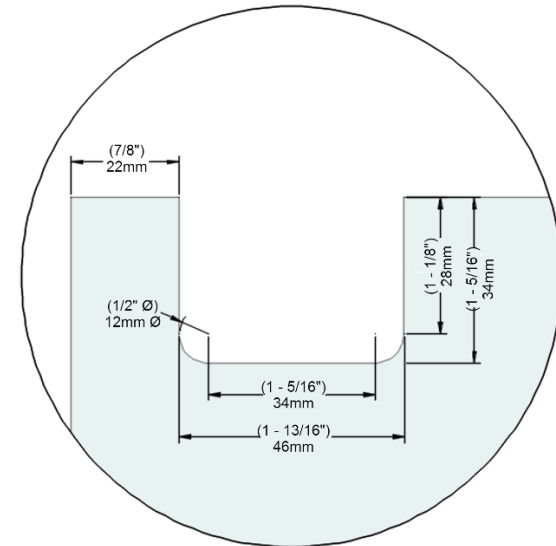

Measurements:

* See online for available finishes
 * For glass 6mm (1/4")

Components for 1 clamp:		
SN	Name	Qty
1	Hinge	1
2	.5mm Gasket	2
3	1.5mm Gasket	2
4	Hinge Plate	1
5	Phillips Screws	2
6	Hex Screws	2
7	Allen key	1
8	Self Tapping Screws	2
9	Plastic Anchors	2

► **Capacity for 2 Hinges:**
 Weight: 28kg (62lbs)
 Door Width: 711mm (28")

Glass Template:

Dimensions:

Components for 1 clamp:

SN	Name	Qty
1	Hinge	1
2	.5mm Gasket	2
3	1.5mm Gasket	2
4	Hinge Plate	1
5	Phillips Screws	2
6	Hex Screws	2
7	Allen key	1
8	Self Tapping Screws	2
9	Plastic Anchors	2

* Voir en ligne pour les finis disponibles
 * Pour verre 6mm (1/4")

► **Capacité pour 2:**
 Poids: 28kg (62lbs)
 Largeur de porte:
 711mm (28")

Fabrication: