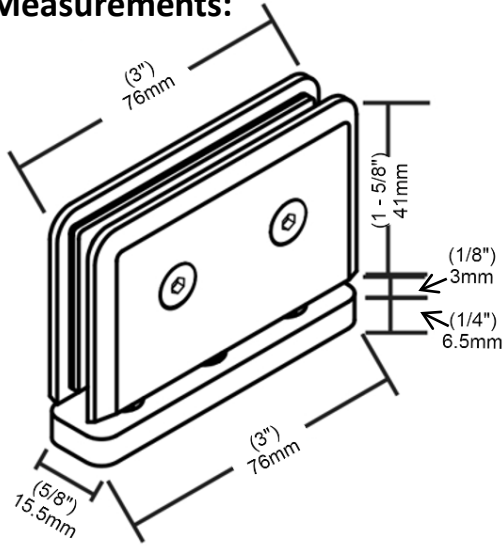

Measurements:

* See online for available finishes
 * For glass 6mm (1/4")

Components for 1 clamp:		
SN	Name	Qty
1	Hinge	1
2	.5mm Gasket	2
3	1.5mm Gasket	2
4	Hinge Plate	1
5	Phillips Screws	2
6	Hex Screws	2
7	Allen key	1
8	Self Tapping Screws	2
9	Plastic Anchors	2

► **Capacity for 2 Hinges:**
 Weight: 28kg (62lbs)
 Door Width: 711mm (28")

Glass Template:

Dimensions:

Components for 1 clamp:

SN	Name	Qty
1	Hinge	1
2	.5mm Gasket	2
3	1.5mm Gasket	2
4	Hinge Plate	1
5	Phillips Screws	2
6	Hex Screws	2
7	Allen key	1
8	Self Tapping Screws	2
9	Plastic Anchors	2

* Voir en ligne pour les finis disponibles
 * Pour verre 6mm (1/4")

► **Capacité pour 2:**
 Poids: 28kg (62lbs)
 Largeur de porte:
 711mm (28")

Fabrication: