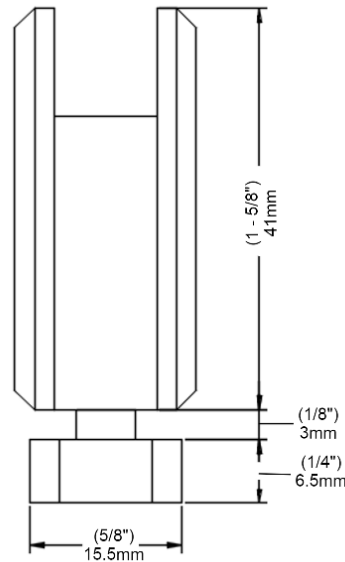

Measurements:

* See online for available finishes
 * For glass 6mm (1/4")

Components for 1 clamp:		
SN	Name	Qty
1	Hinge	1
2	.5mm Gasket	2
3	1.5mm Gasket	2
4	Hinge Plate	1
5	Phillips Screws	2
6	Hex Screws	2
7	Allen key	1
8	Self Tapping Screws	2
9	Plastic Anchors	2

► **Capacity for 2 Hinges:**
 Weight: 28kg (62lbs)
 Door Width: 711mm (28")

Glass Template:

Dimensions:

Components for 1 clamp:

SN	Name	Qty
1	Hinge	1
2	.5mm Gasket	2
3	1.5mm Gasket	2
4	Hinge Plate	1
5	Phillips Screws	2
6	Hex Screws	2
7	Allen key	1
8	Self Tapping Screws	2
9	Plastic Anchors	2

* Voir en ligne pour les finis disponibles
 * Pour verre 6mm (1/4")

► **Capacité pour 2:**
 Poids: 28kg (62lbs)
 Largeur de porte:
 711mm (28")

Fabrication: