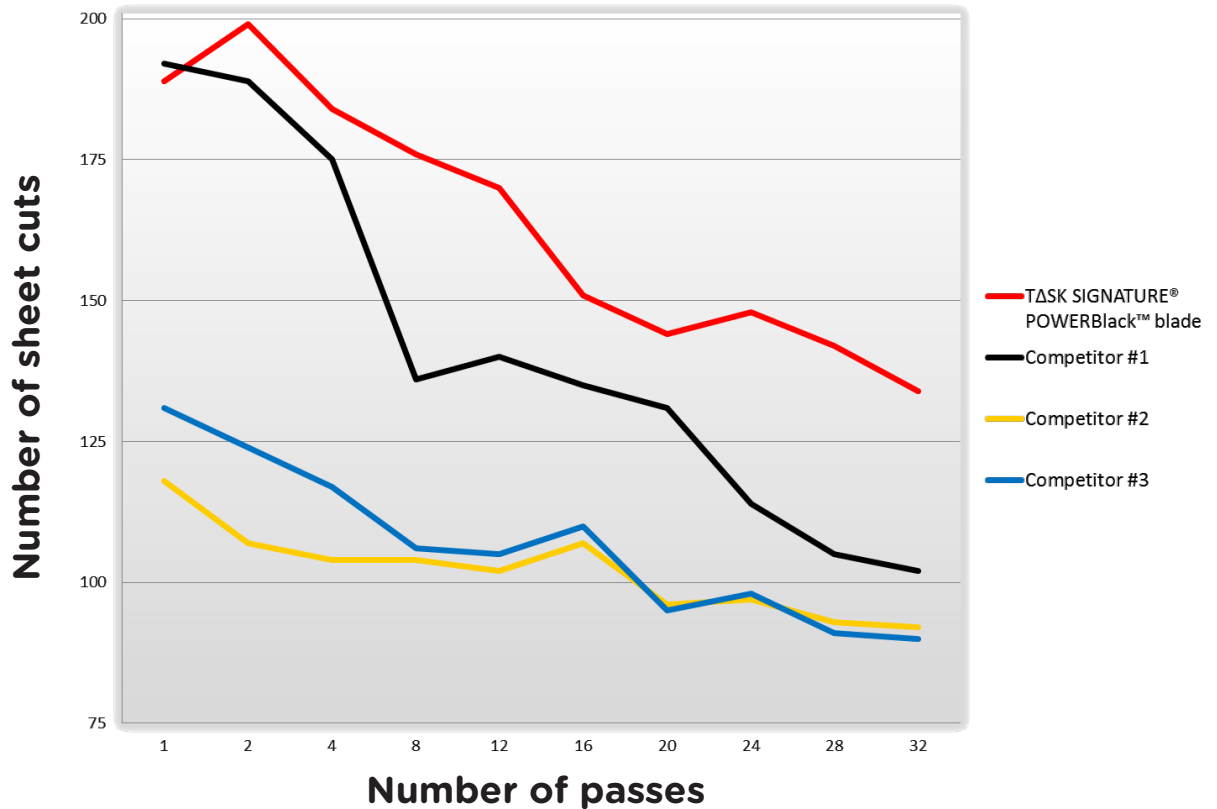

SHARPNESS TEST

**TASK SIGNATURE® POWERBlack™ BLADES OUTPERFORM
THE LEADING COMPETITIVE BLADES BY 15%!**

BLADE TEST METHODOLOGY

For this test, blades were anchored into a machine that places 750g of pressure (average cutting pressure) onto the blade, which is then pulled across a stack of newsprint. After each pass, the number of cut sheets is measured and the process is repeated (32 passes per blade).

TASK SIGNATURE® POWERBlack™ blades were proven to perform 15% better than the leading competitor's black blades and vastly outperform other competitors' products.

TRADE PROVEN. TASK® TOUGH.™

TASK TOOLS • East 1.800.268.2304 • West 1.800.663.0160 • www.task-tools.com