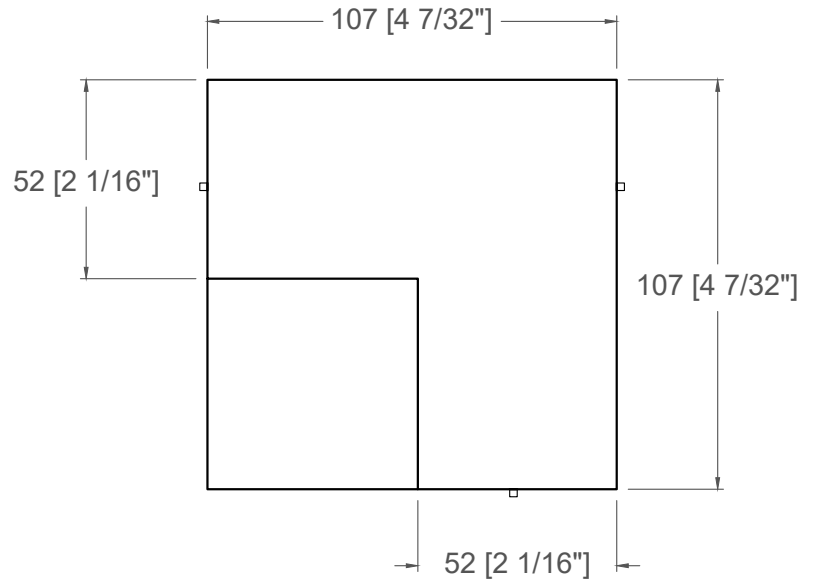

Transom to Sidelite Patch w/Doorstop

SSGWPF2XXX

Dimensions:

Glass cut-outs: