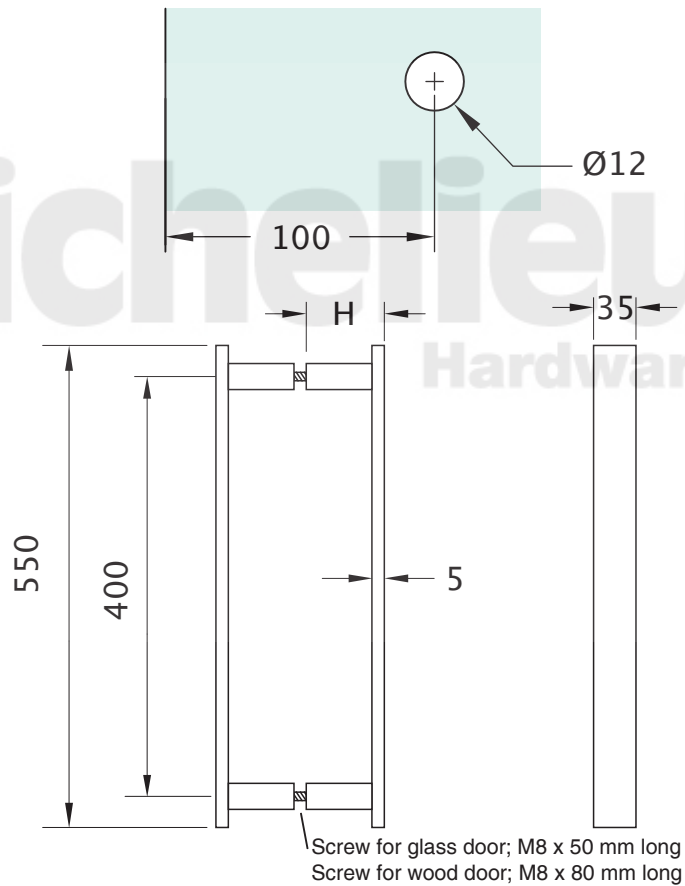

Technical Detail

Door Handles

701DHH2S106170

Fit for glass door size: 8-12mm thickness

Fit for wooden door size: 35-45mm thickness

Screw for glass door; M8 x 50 mm long
Screw for wood door; M8 x 80 mm long