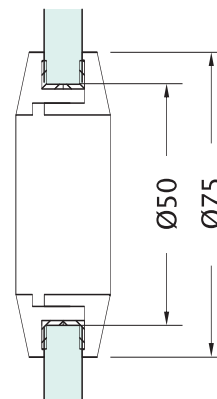

# Glass Detail | Sliding Handles

Fit for glass door size: 8-12mm thickness

MODEL

701SH10975XXX

\*Available in several finishes