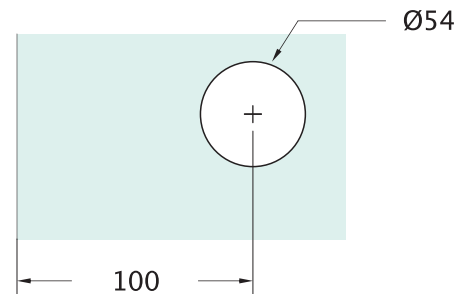

# Glass Detail | Sliding Handles

Fit for glass door size: 8-12mm thickness

MODEL

701SH10975XXX

\*Available in several finishes