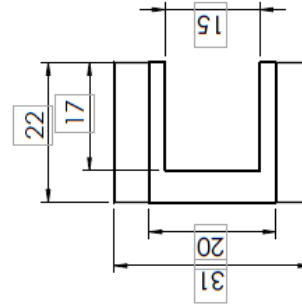

1

2

**Bottom Glass Door Guide**

MATERIAL: Stainless steel 304

FINISH: Stainless steel

WEIGHT(GR): 115.6

ITEM NUMBER  
 7052017304170

Floor Guide

DO NOT SCALE DRAWING

1/1