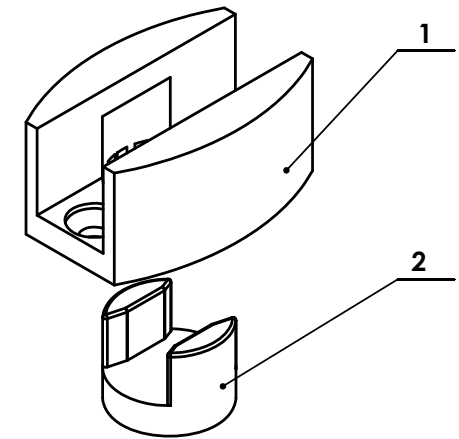

1

2

**Bottom Glass Door Guide**

MATERIAL: Stainless steel 304

FINISH: Stainless steel

WEIGHT(GR): 115.6

ITEM NUMBER  
 7052017304170

Floor Guide

DO NOT SCALE DRAWING

1/1