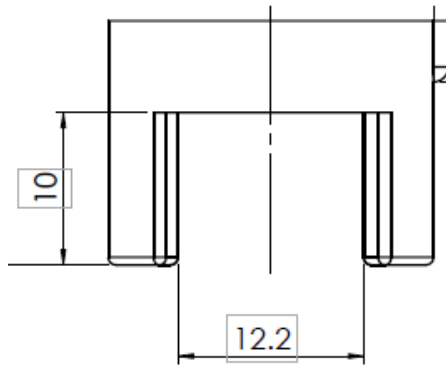

1

2

**Bottom Glass Door Guide**

MATERIAL: Stainless steel 304

FINISH: Stainless steel

WEIGHT(GR): 115.6

ITEM NUMBER  
 7052017304170

Floor Guide

DO NOT SCALE DRAWING

1/1