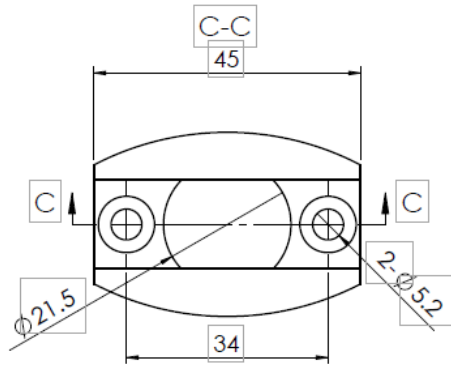

1

2

**Bottom Glass Door Guide**

MATERIAL: Stainless steel 304

FINISH: Stainless steel

WEIGHT(GR): 115.6

ITEM NUMBER  
 7052017304170

Floor Guide

DO NOT SCALE DRAWING

1/1