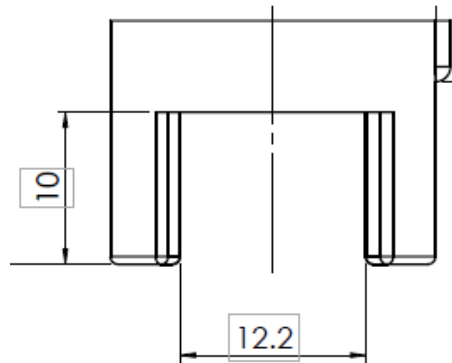

1

2

Bottom Glass Door Guide

MATERIAL: Stainless steel 304

FINISH: Polished stainless steel

WEIGHT(GR): 115.6

ITEM NUMBER
7052017304171

Floor Guide

DO NOT SCALE DRAWING

1/1