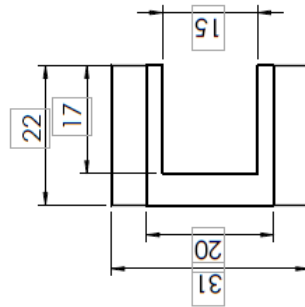

1

2

Bottom Glass Door Guide

MATERIAL: Stainless steel 304

FINISH: Polished stainless steel

WEIGHT(GR): 115.6

ITEM NUMBER
7052017304171

Floor Guide

DO NOT SCALE DRAWING

1/1