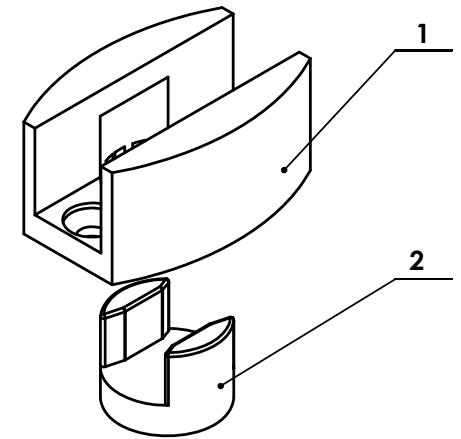

1

2

Bottom Glass Door Guide

MATERIAL: Stainless steel 304

FINISH: Polished stainless steel

WEIGHT(GR): 115.6

ITEM NUMBER
7052017304171

Floor Guide

DO NOT SCALE DRAWING

1/1