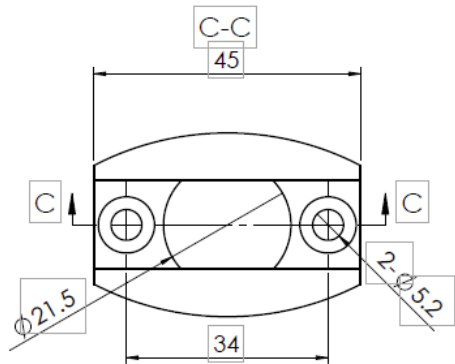

1

2

Bottom Glass Door Guide

MATERIAL: Stainless steel 304

FINISH: Polished stainless steel

WEIGHT(GR): 115.6

ITEM NUMBER
7052017304171

Floor Guide

DO NOT SCALE DRAWING

1/1