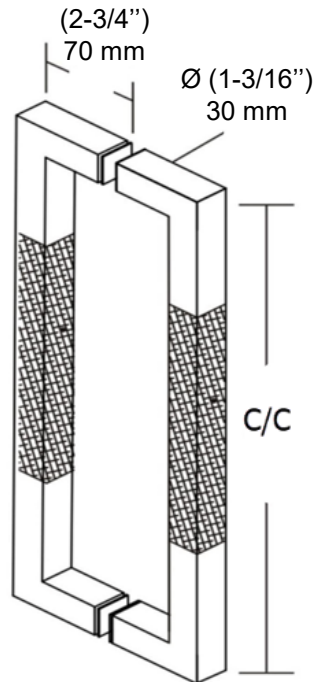

Square T ubular Handle with Wood Insert

Code	Material	C/C
70536SQ30BW170	SS304 + wood	(36") 914 mm

► Measurements

*mm

► Components

#	Name	Qty
1	Exterior Handle	1
2	Interior Handle	1
3	Gasket	4
4	Plastic Washer	2
5	Collar	2
6	Set Screw	2
7	Screw M8x45mm	2
8	Screw M8x80mm	2
9	Allen Key 3mm	1

Square T ubular Handle with Wood Insert

► Installation

Install the exterior handle as shown with one gasket and metal washer on each side of the glass.

*Philips screwdriver not included

Install the interior handle onto the collars.

Install the set screws and tighten with the Allen key to finish the installation

Poignée tubulaire carrée avec prise en bois

Code	Material	C/C
70536SQ30BW170	SS304 + wood	(36") 914 mm

► Dimensions

*mm

► Composantes

#	Nom	Qté
1	Poignée extérieure	1
2	Poignée intérieure	1
3	Joints	4
4	Rondelles en plastique	2
5	Collier	2
6	Vis	2
7	Vis M6x45mm	2
8	Vis M6x80mm	2
9	Clé Allen 3mm	

Poignée tubulaire carrée avec prise en bois