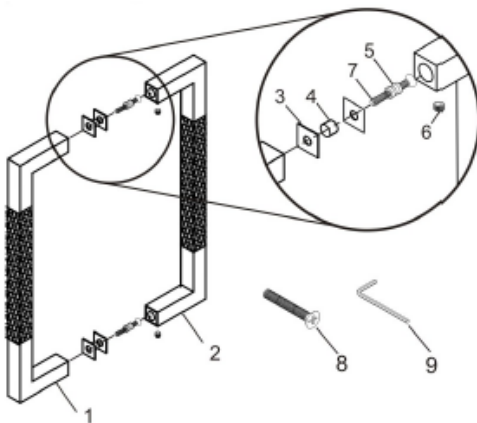

Square T ubular Handle with Wood Insert

Code	Material	C/C
70536SQ30BW170	SS304 + wood	(36") 914 mm

► Measurements

*mm

► Components

#	Name	Qty
1	Exterior Handle	1
2	Interior Handle	1
3	Gasket	4
4	Plastic Washer	2
5	Collar	2
6	Set Screw	2
7	Screw M8x45mm	2
8	Screw M8x80mm	2
9	Allen Key 3mm	1

Square T ubular Handle with Wood Insert

► Installation

Install the exterior handle as shown with one gasket and metal washer on each side of the glass.

*Philips screwdriver not included

Install the interior handle onto the collars.

Install the set screws and tighten with the Allen key to finish the installation

Poignée tubulaire carrée avec prise en bois

Code	Material	C/C
70536SQ30BW170	SS304 + wood	(36") 914 mm

► Dimensions

*mm

► Composantes

#	Nom	Qté
1	Poignée extérieure	1
2	Poignée intérieure	1
3	Joints	4
4	Rondelles en plastique	2
5	Collier	2
6	Vis	2
7	Vis M6x45mm	2
8	Vis M6x80mm	2
9	Clé Allen 3mm	

Poignée tubulaire carrée avec prise en bois