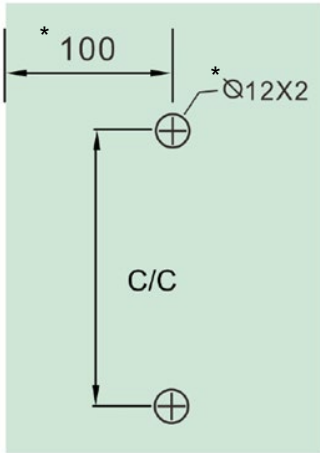

Square T ubular Handle with Wood Insert

Code	Material	C/C
70536SQ30BW170	SS304 + wood	(36") 914 mm

► Measurements

*mm

► Components

#	Name	Qty
1	Exterior Handle	1
2	Interior Handle	1
3	Gasket	4
4	Plastic Washer	2
5	Collar	2
6	Set Screw	2
7	Screw M8x45mm	2
8	Screw M8x80mm	2
9	Allen Key 3mm	1

Square T ubular Handle with Wood Insert

► Installation

Install the exterior handle as shown with one gasket and metal washer on each side of the glass.

*Philips screwdriver not included

Install the interior handle onto the collars.

Install the set screws and tighten with the Allen key to finish the installation

Poignée tubulaire carrée avec prise en bois

Code	Material	C/C
70536SQ30BW170	SS304 + wood	(36") 914 mm

► Dimensions

*mm

► Composantes

#	Nom	Qté
1	Poignée extérieure	1
2	Poignée intérieure	1
3	Joints	4
4	Rondelles en plastique	2
5	Collier	2
6	Vis	2
7	Vis M6x45mm	2
8	Vis M6x80mm	2
9	Clé Allen 3mm	

Poignée tubulaire carrée avec prise en bois