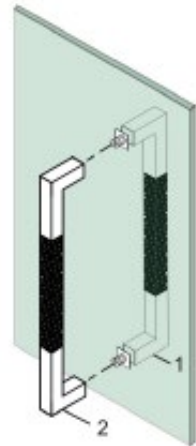

Square T ubular Handle with Wood Insert

Code	Material	C/C
70536SQ30BW170	SS304 + wood	(36") 914 mm

► Measurements

*mm

► Components

#	Name	Qty
1	Exterior Handle	1
2	Interior Handle	1
3	Gasket	4
4	Plastic Washer	2
5	Collar	2
6	Set Screw	2
7	Screw M8x45mm	2
8	Screw M8x80mm	2
9	Allen Key 3mm	1

Square T ubular Handle with Wood Insert

► Installation

Install the exterior handle as shown with one gasket and metal washer on each side of the glass.

*Philips screwdriver not included

Install the interior handle onto the collars.

Install the set screws and tighten with the Allen key to finish the installation

Poignée tubulaire carrée avec prise en bois

Code	Material	C/C
70536SQ30BW170	SS304 + wood	(36") 914 mm

► Dimensions

*mm

► Composantes

#	Nom	Qté
1	Poignée extérieure	1
2	Poignée intérieure	1
3	Joints	4
4	Rondelles en plastique	2
5	Collier	2
6	Vis	2
7	Vis M6x45mm	2
8	Vis M6x80mm	2
9	Clé Allen 3mm	

Poignée tubulaire carrée avec prise en bois