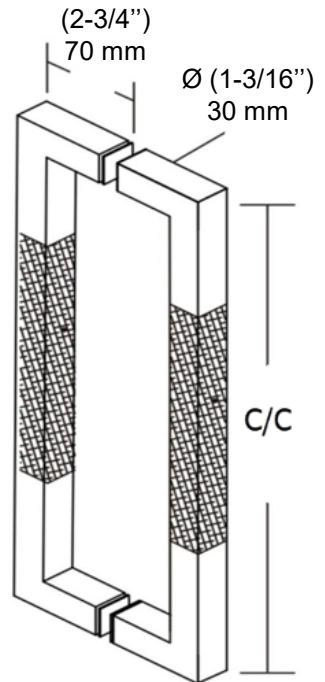

Square T ubular Handle with Wood Insert

Code	Material	C/C
70536SQ30BW170	SS304 + wood	(36") 914 mm

► Measurements

*mm

► Components

#	Name	Qty
1	Exterior Handle	1
2	Interior Handle	1
3	Gasket	4
4	Plastic Washer	2
5	Collar	2
6	Set Screw	2
7	Screw M8x45mm	2
8	Screw M8x80mm	2
9	Allen Key 3mm	1

Square T ubular Handle with Wood Insert

► Installation

Install the exterior handle as shown with one gasket and metal washer on each side of the glass.

*Philips screwdriver not included

Install the interior handle onto the collars.

Install the set screws and tighten with the Allen key to finish the installation

Poignée tubulaire carrée avec prise en bois

Code	Material	C/C
70536SQ30BW170	SS304 + wood	(36") 914 mm

► Dimensions

*mm

► Composantes

#	Nom	Qté
1	Poignée extérieure	1
2	Poignée intérieure	1
3	Joints	4
4	Rondelles en plastique	2
5	Collier	2
6	Vis	2
7	Vis M6x45mm	2
8	Vis M6x80mm	2
9	Clé Allen 3mm	

Poignée tubulaire carrée avec prise en bois