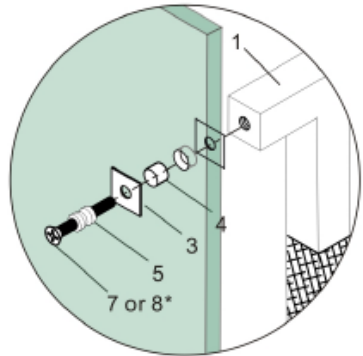

Square T ubular Handle with Wood Insert

Code	Material	C/C
70536SQ30BW170	SS304 + wood	(36") 914 mm

► Measurements

*mm

► Components

#	Name	Qty
1	Exterior Handle	1
2	Interior Handle	1
3	Gasket	4
4	Plastic Washer	2
5	Collar	2
6	Set Screw	2
7	Screw M8x45mm	2
8	Screw M8x80mm	2
9	Allen Key 3mm	1

Square T ubular Handle with Wood Insert

► Installation

Install the exterior handle as shown with one gasket and metal washer on each side of the glass.

*Philips screwdriver not included

Install the interior handle onto the collars.

Install the set screws and tighten with the Allen key to finish the installation

Poignée tubulaire carrée avec prise en bois

Code	Material	C/C
70536SQ30BW170	SS304 + wood	(36") 914 mm

► Dimensions

*mm

► Composantes

#	Nom	Qté
1	Poignée extérieure	1
2	Poignée intérieure	1
3	Joints	4
4	Rondelles en plastique	2
5	Collier	2
6	Vis	2
7	Vis M6x45mm	2
8	Vis M6x80mm	2
9	Clé Allen 3mm	

Poignée tubulaire carrée avec prise en bois