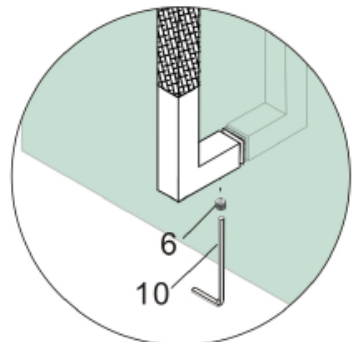

Square T ubular Handle with Wood Insert

Code	Material	C/C
70536SQ30BW170	SS304 + wood	(36") 914 mm

► Measurements

*mm

► Components

#	Name	Qty
1	Exterior Handle	1
2	Interior Handle	1
3	Gasket	4
4	Plastic Washer	2
5	Collar	2
6	Set Screw	2
7	Screw M8x45mm	2
8	Screw M8x80mm	2
9	Allen Key 3mm	1

Square T ubular Handle with Wood Insert

► Installation

Install the exterior handle as shown with one gasket and metal washer on each side of the glass.

*Philips screwdriver not included

Install the interior handle onto the collars.

Install the set screws and tighten with the Allen key to finish the installation

Poignée tubulaire carrée avec prise en bois

Code	Material	C/C
70536SQ30BW170	SS304 + wood	(36") 914 mm

► Dimensions

*mm

► Composantes

#	Nom	Qté
1	Poignée extérieure	1
2	Poignée intérieure	1
3	Joints	4
4	Rondelles en plastique	2
5	Collier	2
6	Vis	2
7	Vis M6x45mm	2
8	Vis M6x80mm	2
9	Clé Allen 3mm	

Poignée tubulaire carrée avec prise en bois