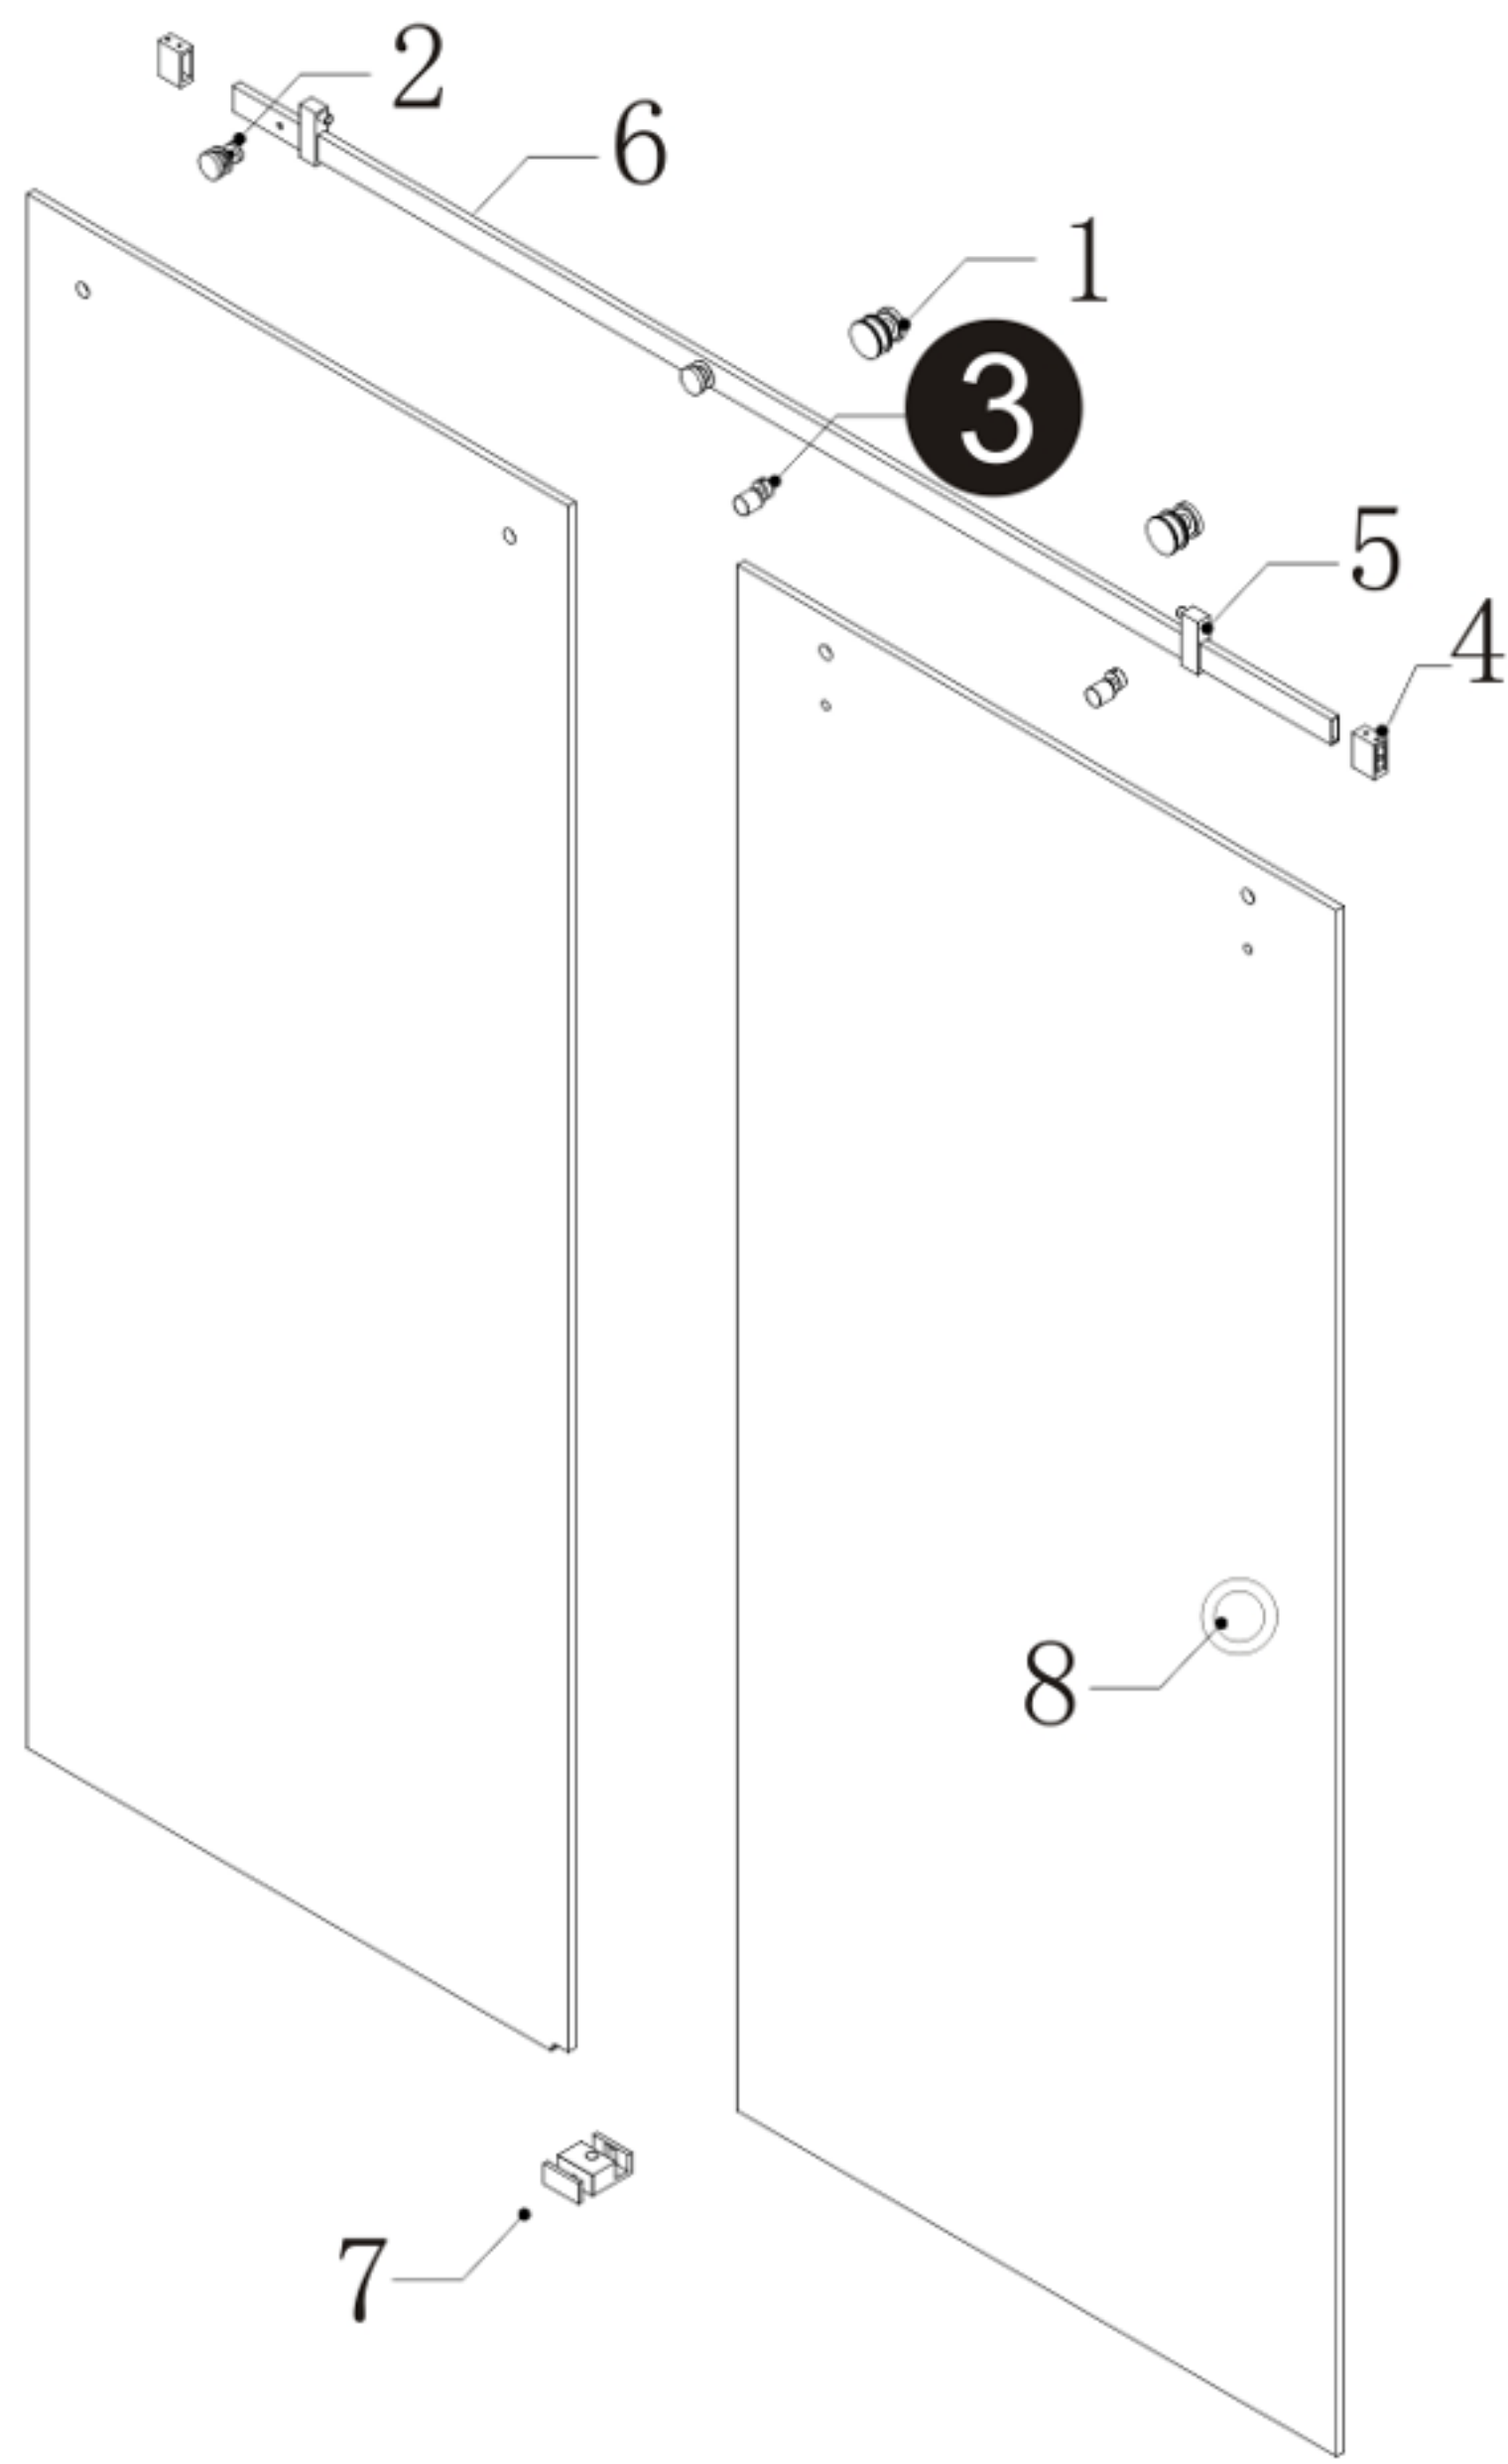

RIVEO™

Aqua 01 PRO SERIES SLIDING DOOR KIT

► Detailed Diagram of Shower Door Components

Parts List			
#	Name	Pic	Qty
1	Roller		2
2	Fixing clip		2
3	Anti-jump		2
4	Rail connector		2
5	Stopper		2
6	Rail		1
7	Guide		1
8	Handle		1

Item#	Finish
705AQUA01DAL	170=Stainless Steel 171=Polished stainless steel 900=Matte Black

Anti-jump