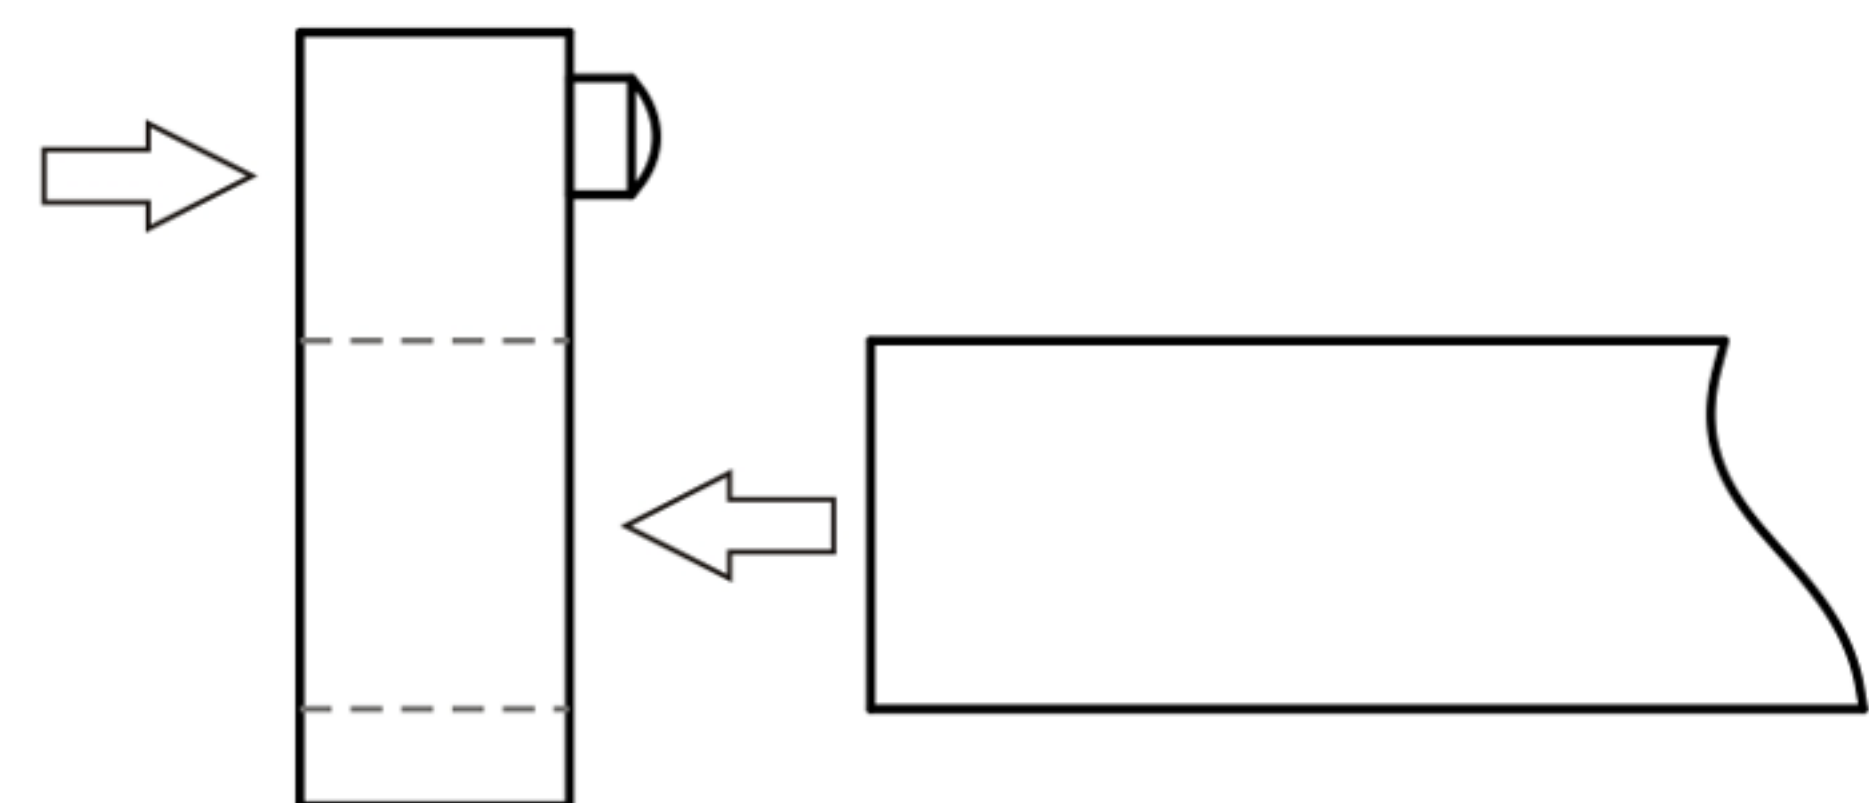

Aqua 01 PRO SERIES SLIDING DOOR KIT

RIVEO™

► Detailed Diagram of Shower Door Components

Parts List			
#	Name	Pic	Qty
1	Roller		2
2	Fixing clip		2
3	Anti-jump		2
4	Rail connector		2
5	Stopper		2
6	Rail		1
7	Guide		1
8	Handle		1

Stopper

Item#	Finish
705AQUA01DHS	170=Stainless Steel 171=Polished stainless steel 900=Matte Black