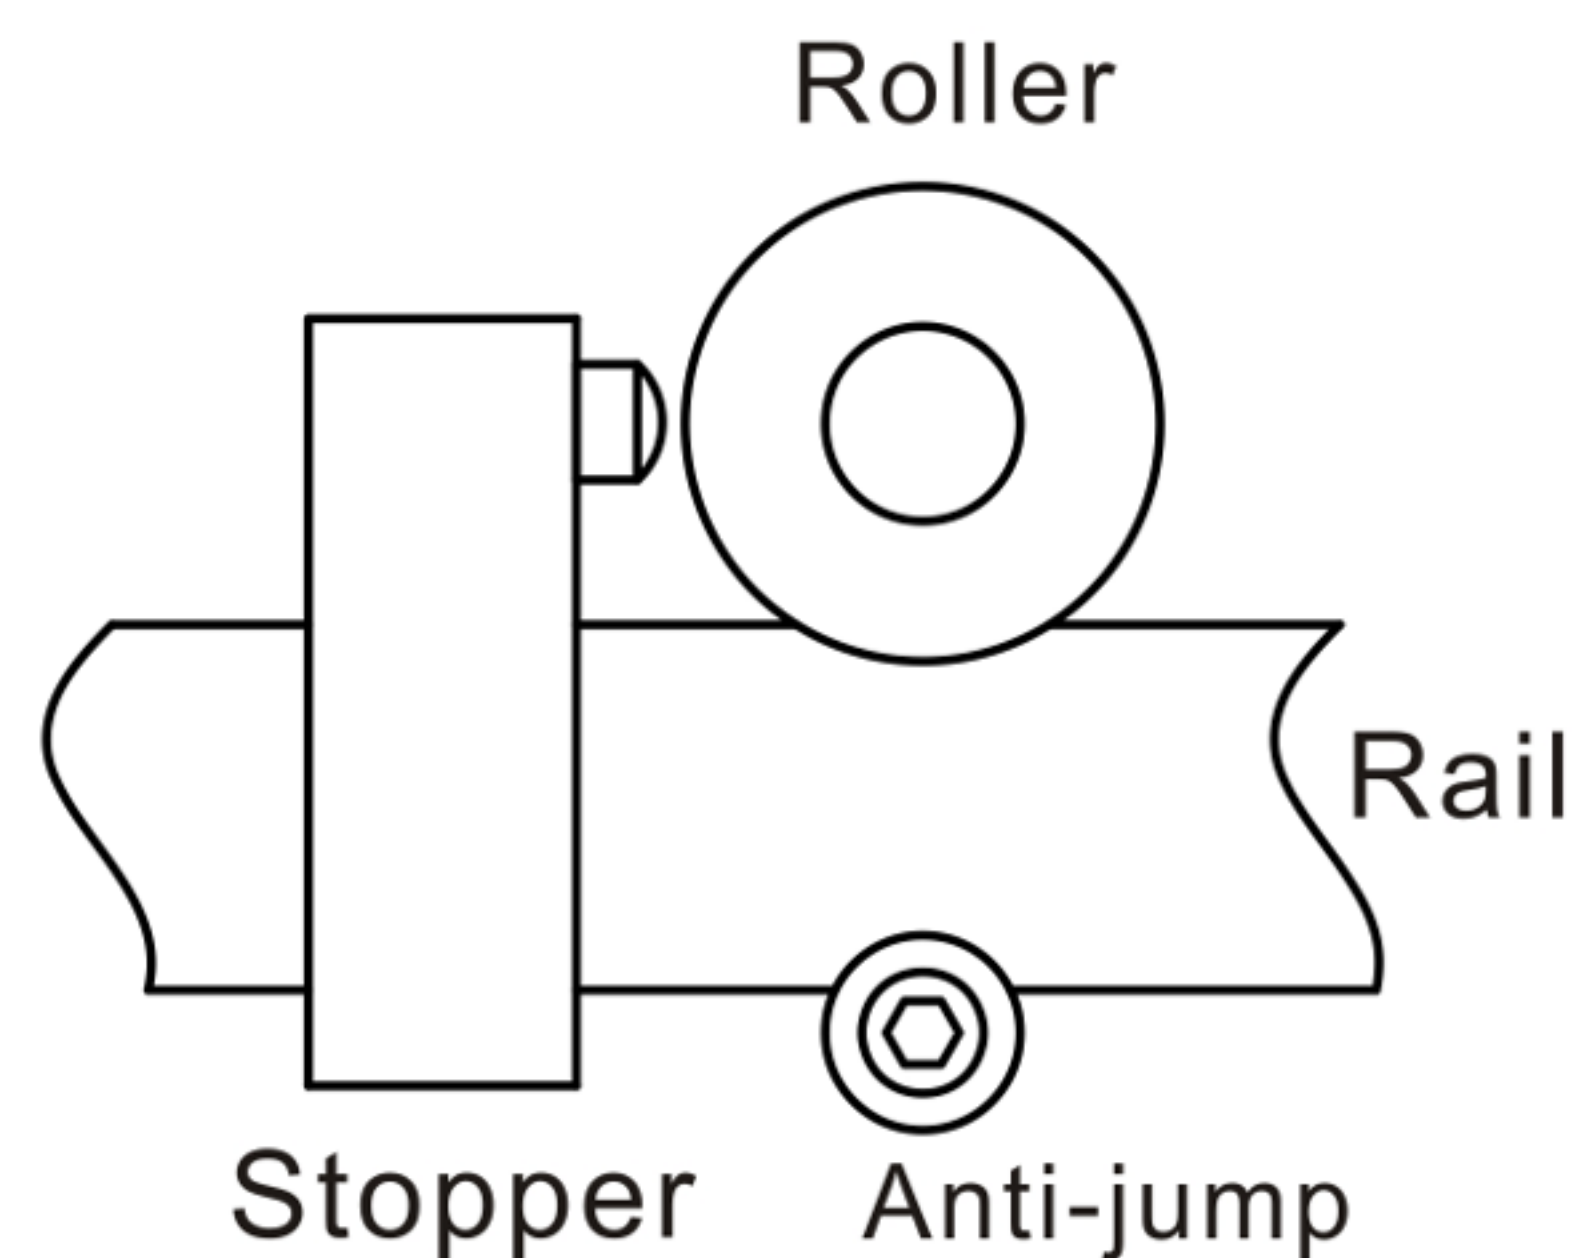

Aqua 01 PRO SERIES SLIDING DOOR KIT

RIVEO™

► Detailed Diagram of Shower Door Components

Parts List			
#	Name	Pic	Qty
1	Roller		2
2	Fixing clip		2
3	Anti-jump		2
4	Rail connector		2
5	Stopper		2
6	Rail		1
7	Guide		1
8	Handle		1

Stopper

Item#	Finish
705AQUA01DHS	170=Stainless Steel 171=Polished stainless steel 900=Matte Black