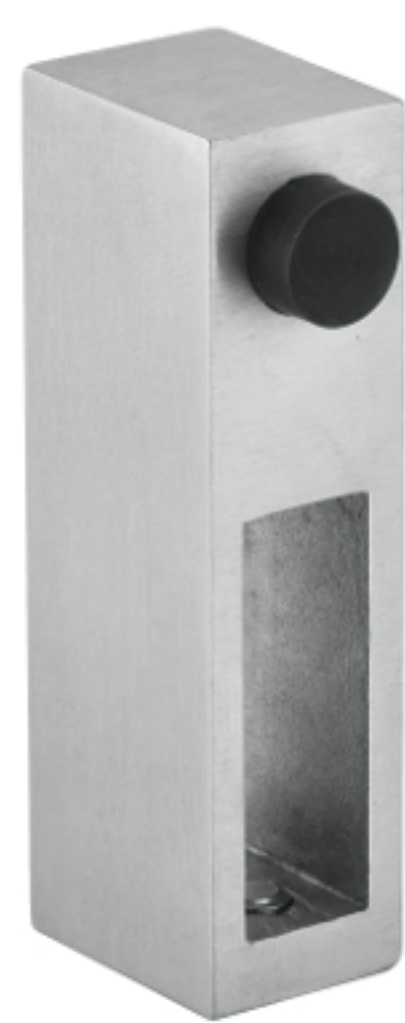

Aqua 01 PRO SERIES SLIDING DOOR KIT

RIVEO™

► Detailed Diagram of Shower Door Components

Parts List			
#	Name	Pic	Qty
1	Roller		2
2	Fixing clip		2
3	Anti-jump		2
4	Rail connector		2
5	Stopper		2
6	Rail		1
7	Guide		1
8	Handle		1

Stopper

Item#	Finish
705AQUA01DHS	170=Stainless Steel 171=Polished stainless steel 900=Matte Black