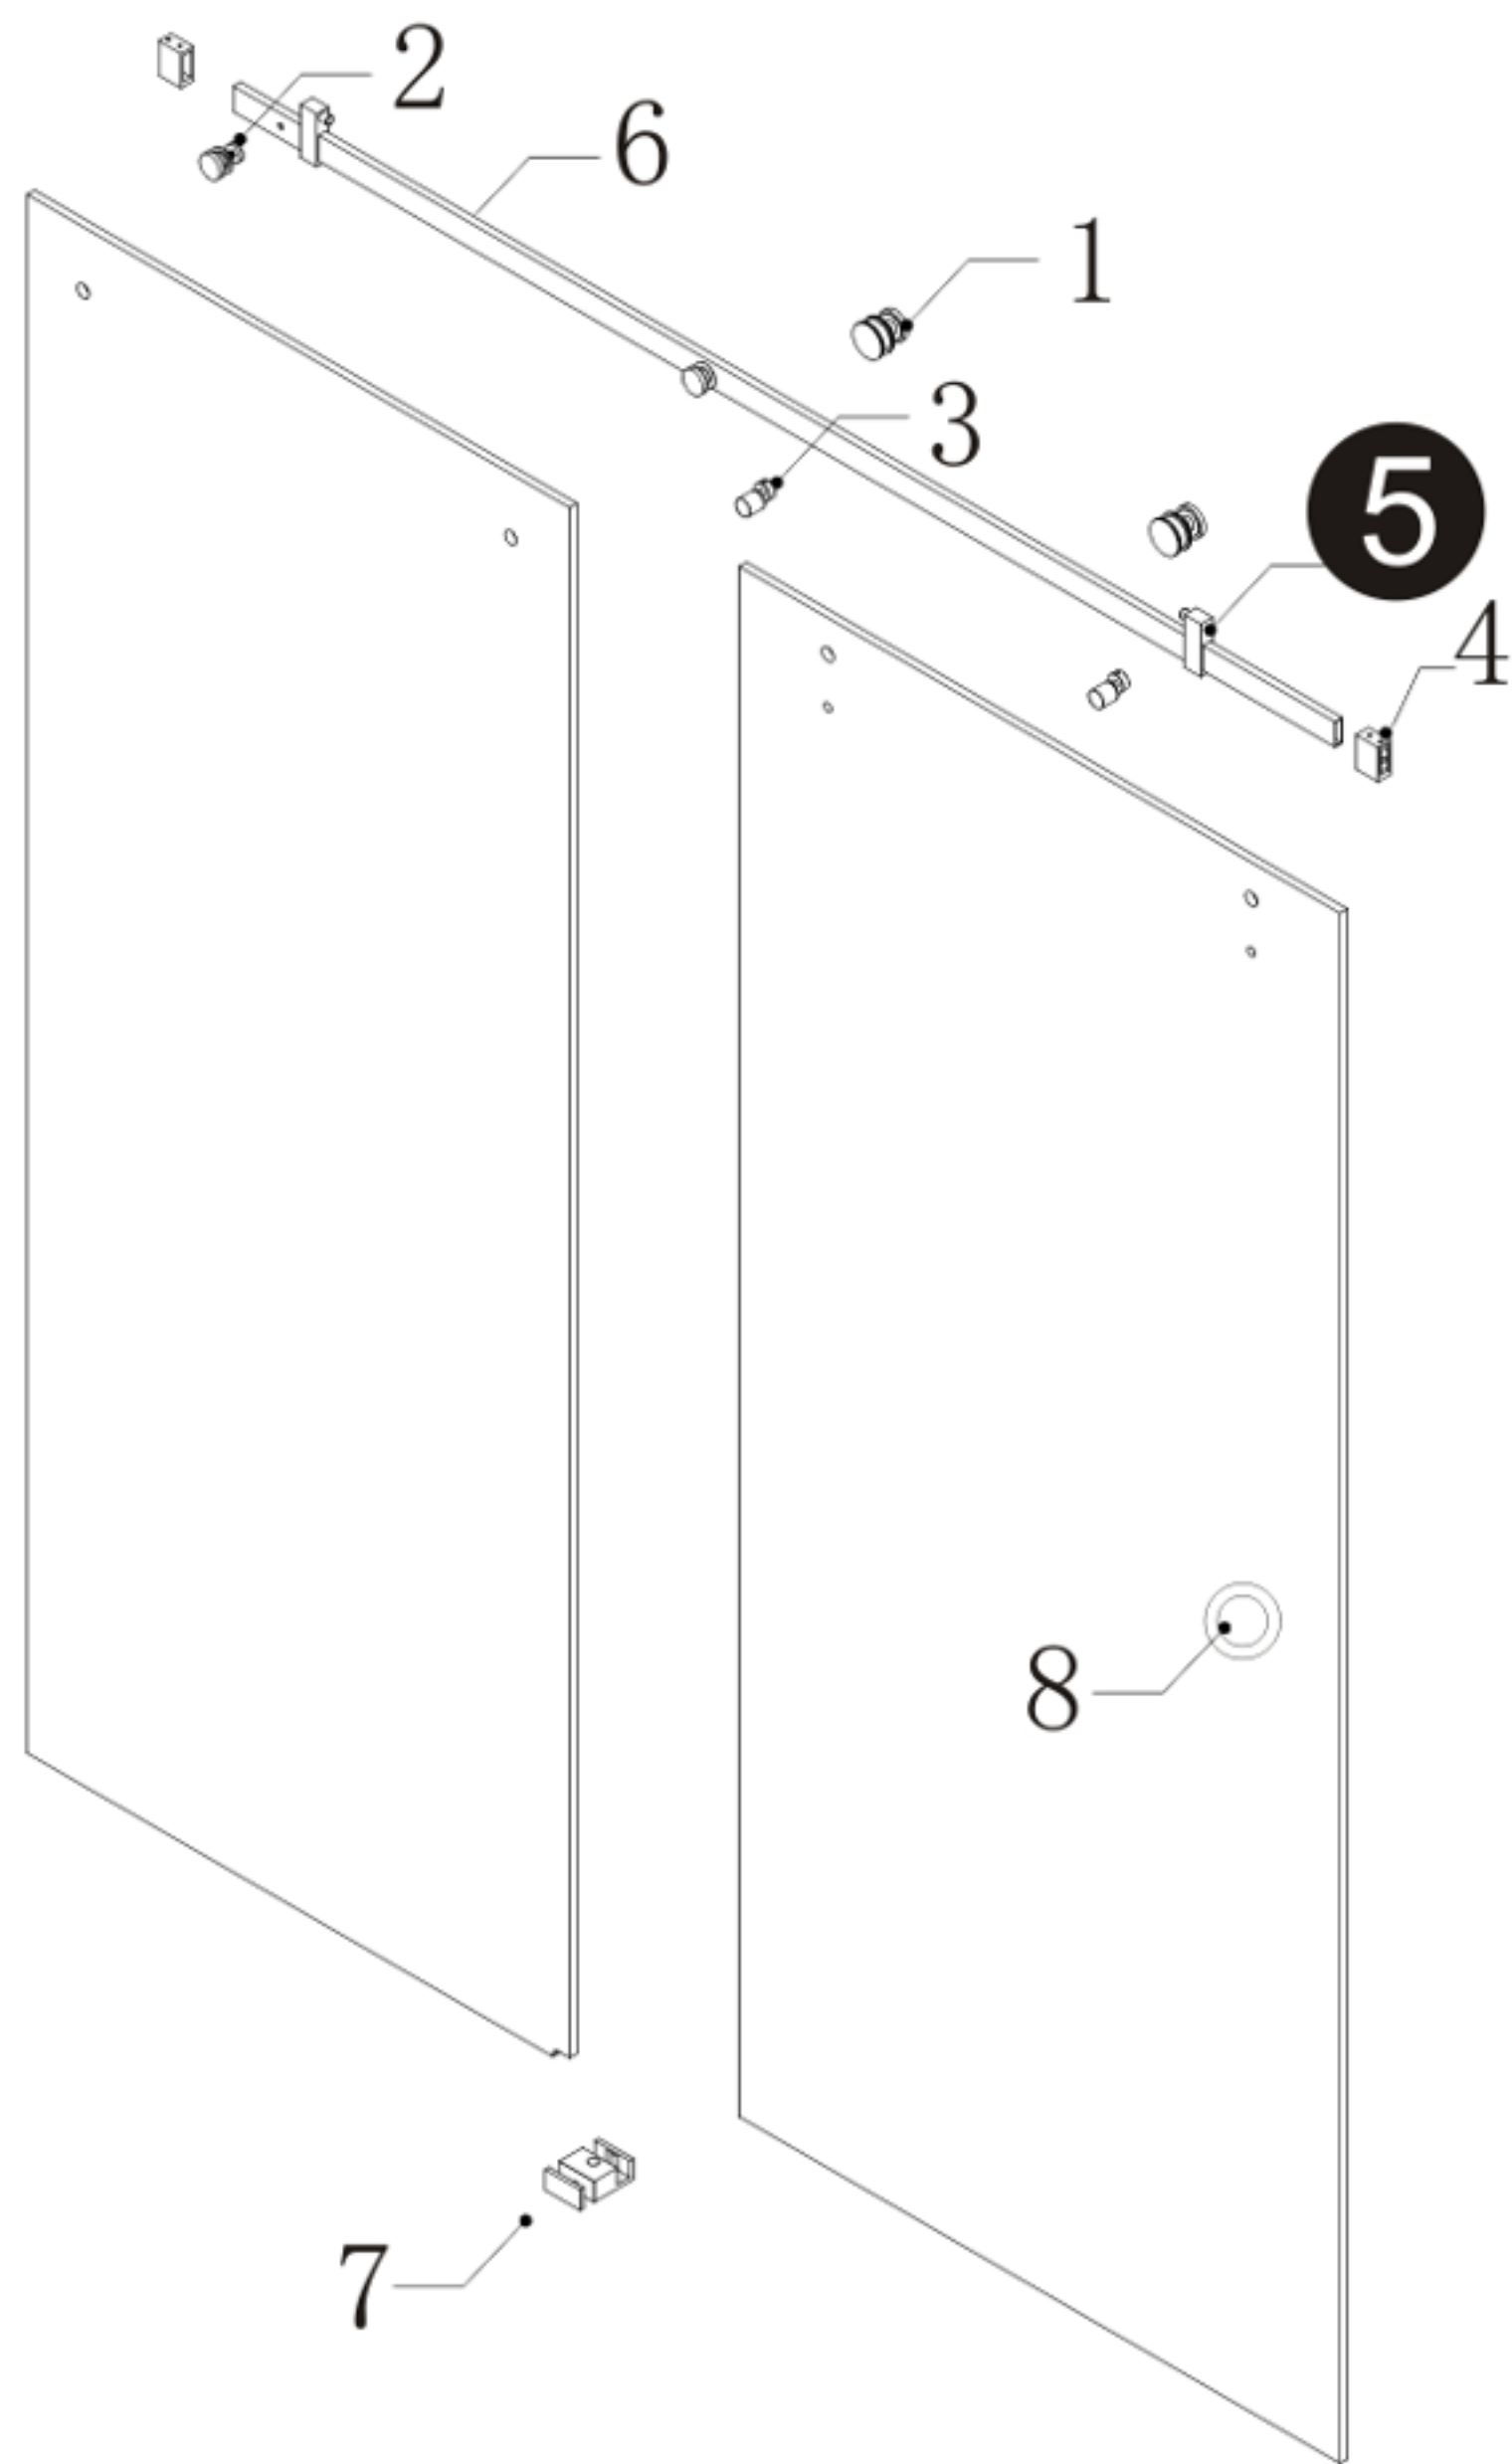

Aqua 01 PRO SERIES SLIDING DOOR KIT

RIVEO™

► Detailed Diagram of Shower Door Components

Parts List			
#	Name	Pic	Qty
1	Roller		2
2	Fixing clip		2
3	Anti-jump		2
4	Rail connector		2
5	Stopper		2
6	Rail		1
7	Guide		1
8	Handle		1

Stopper

Item#	Finish
705AQUA01DHS	170=Stainless Steel 171=Polished stainless steel 900=Matte Black