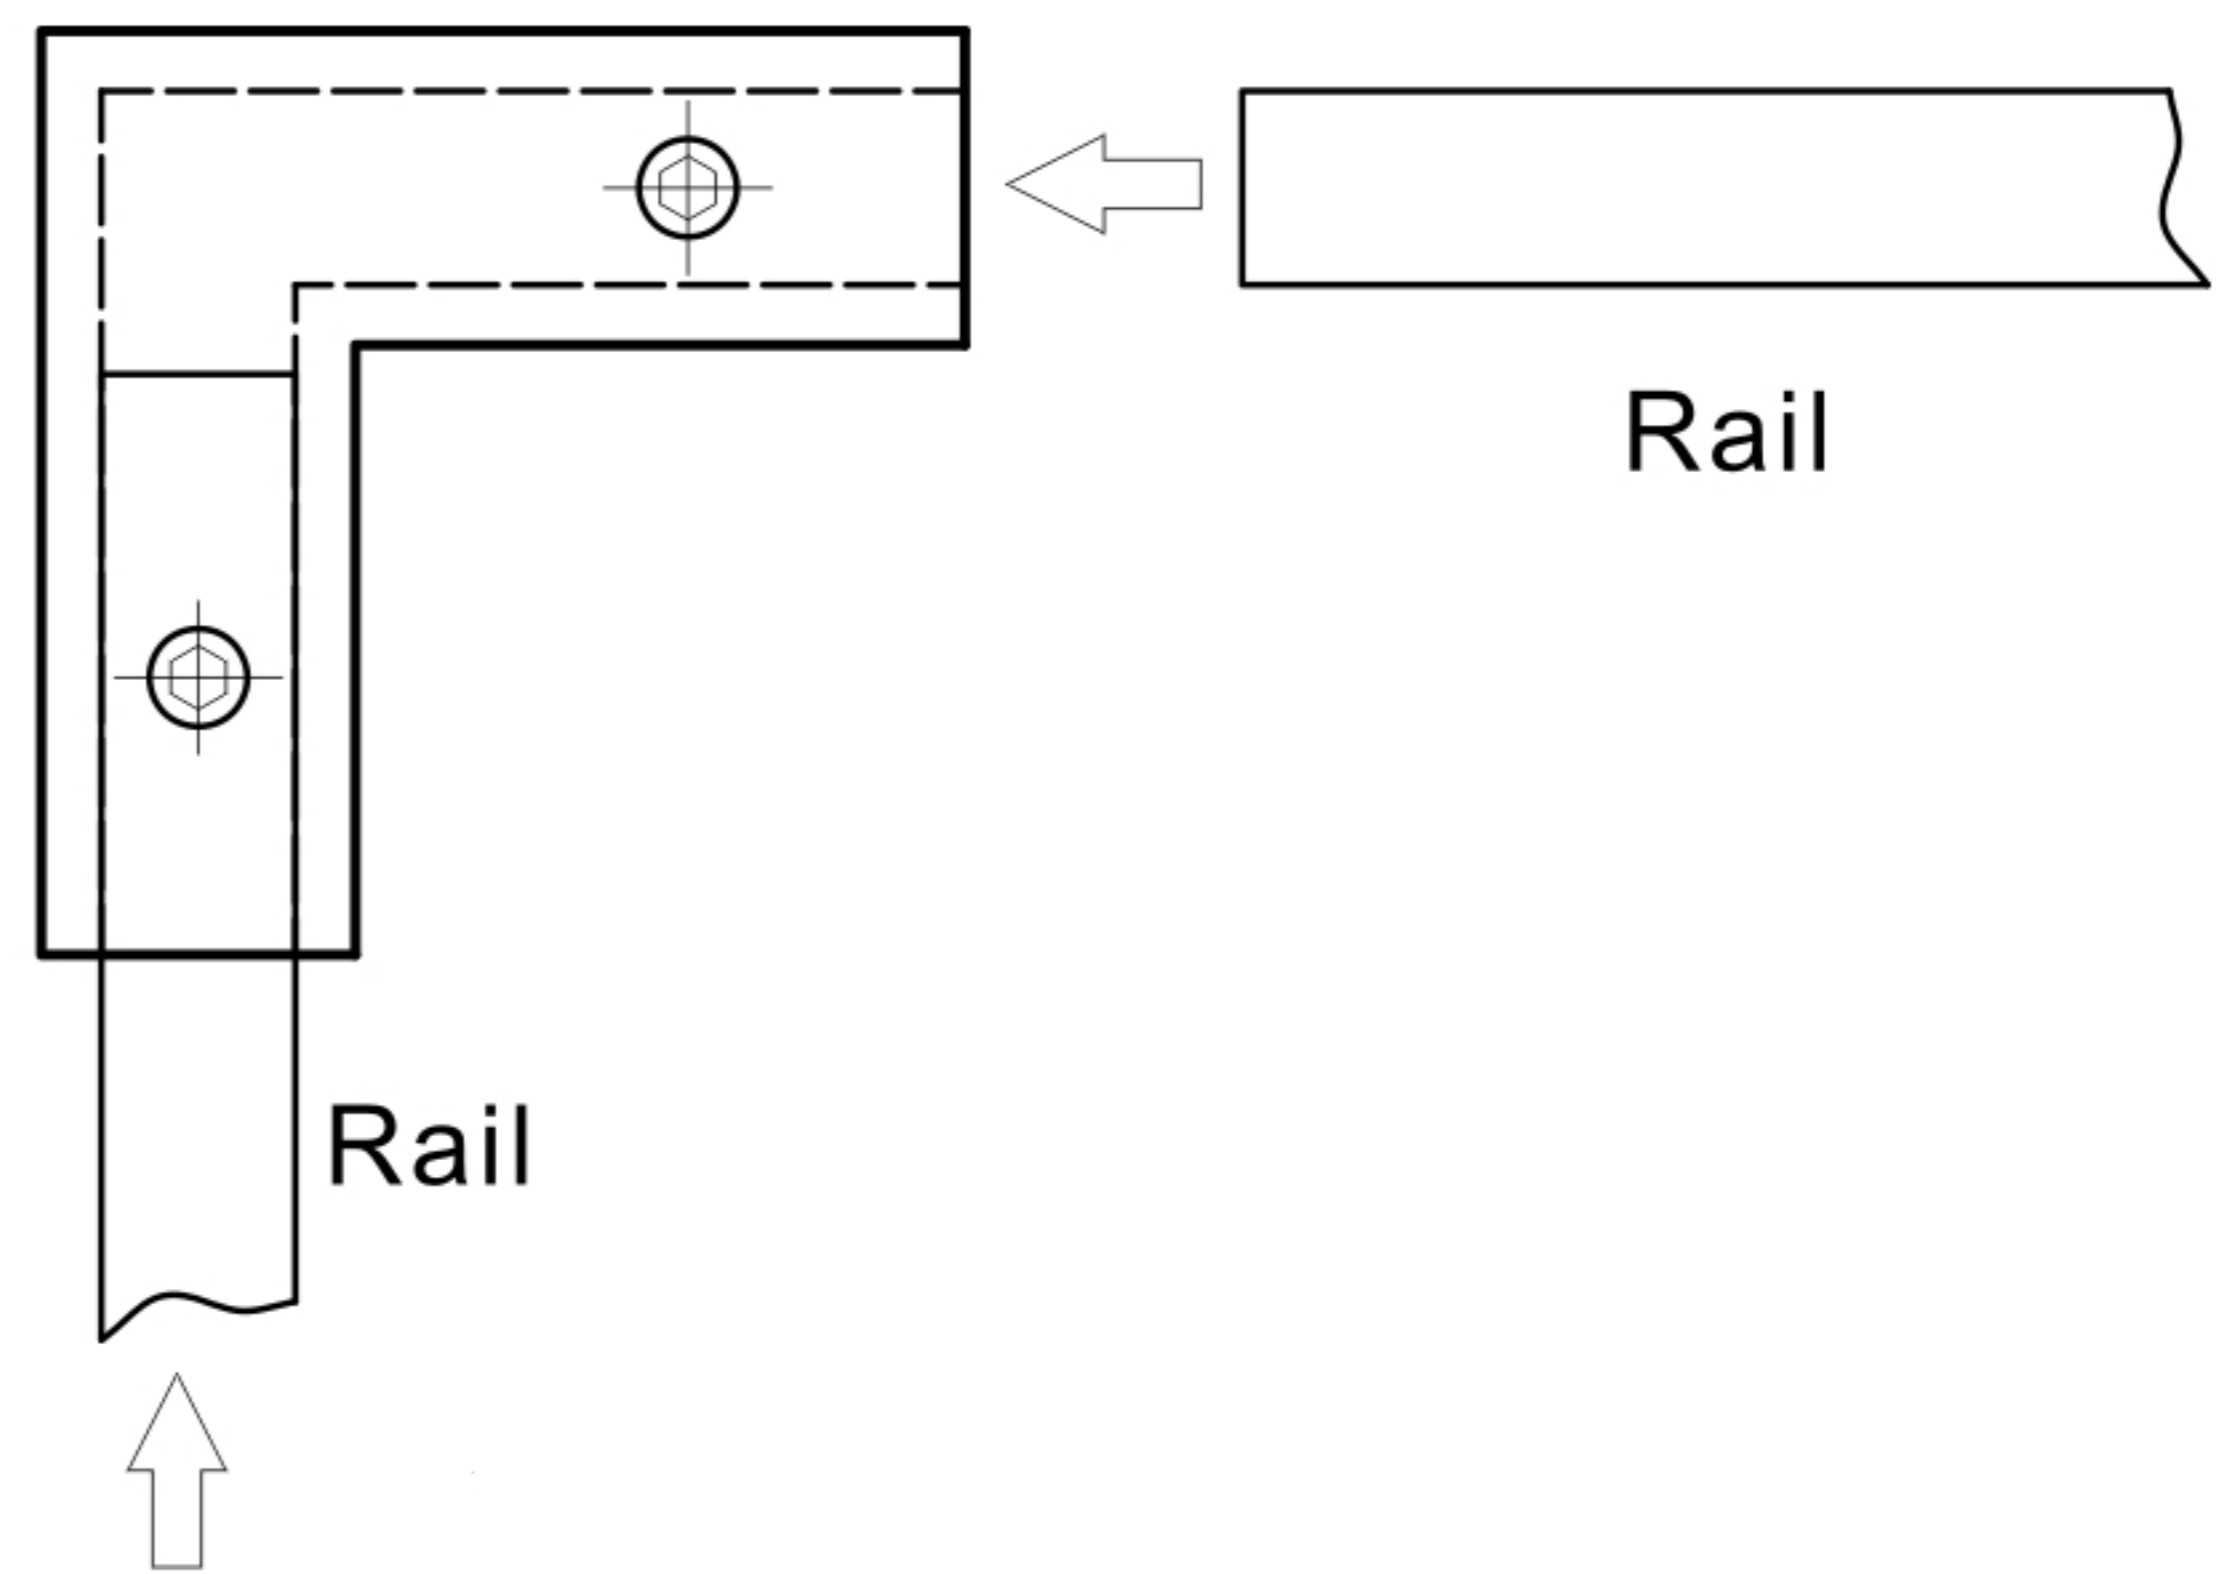

Aqua 01 PRO SERIES SLIDING DOOR KIT

RIVEO™

► Detailed Diagram of Shower Door Components

Corner Connector

Item#	Finish
705AQUA01TCC	170=Stainless Steel
	171=Polished stainless steel
	900=Matte Black