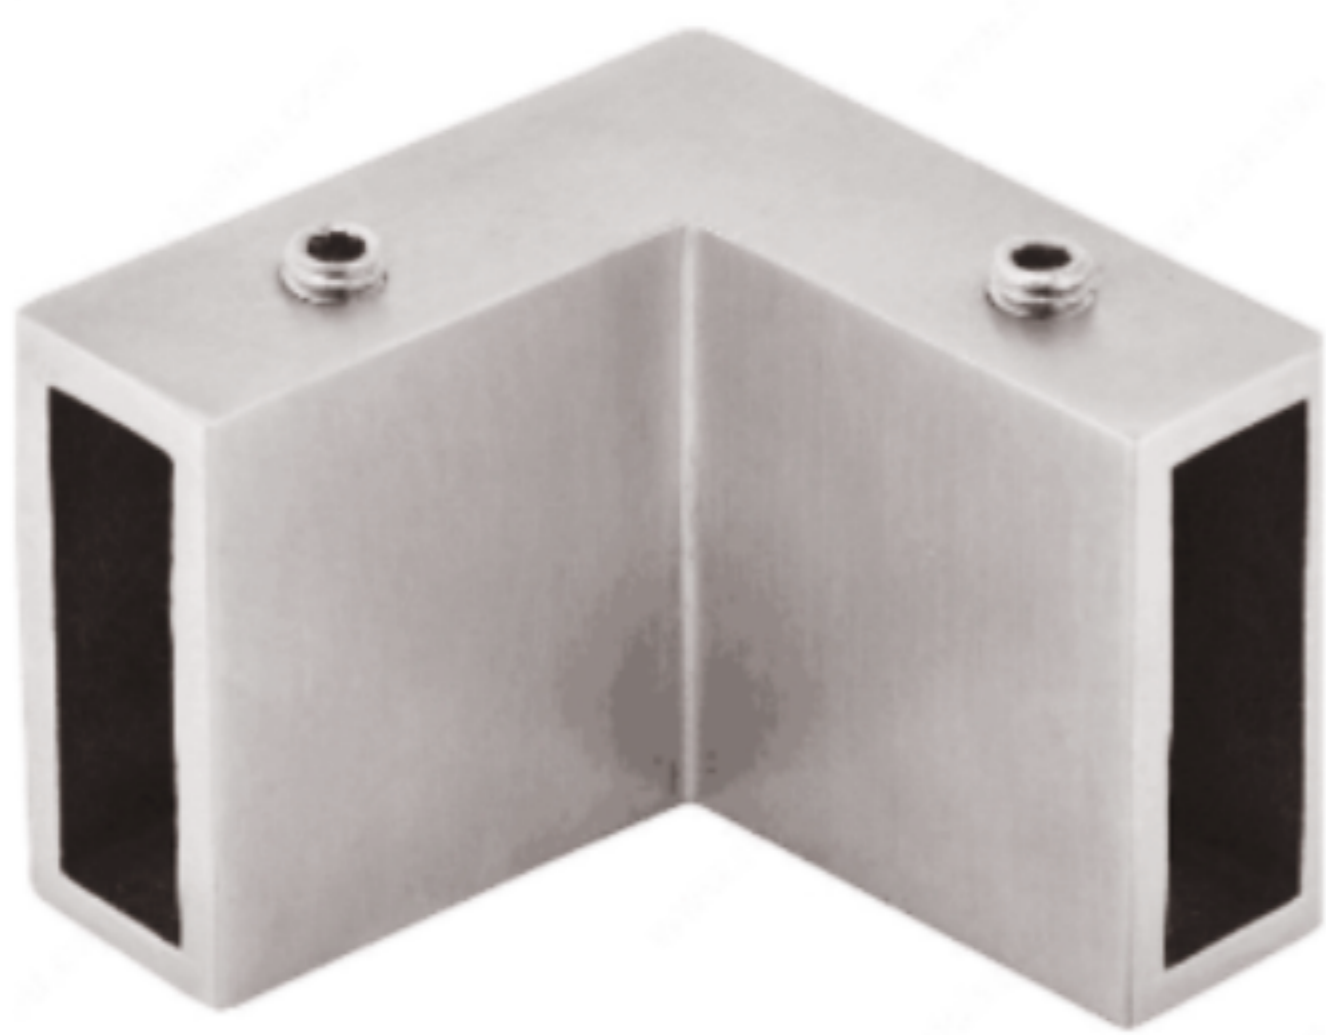

Aqua 01 PRO SERIES SLIDING DOOR KIT

RIVEO™

► Detailed Diagram of Shower Door Components

Corner Connector

Item#	Finish
705AQUA01TCC	170=Stainless Steel
	171=Polished stainless steel
	900=Matte Black