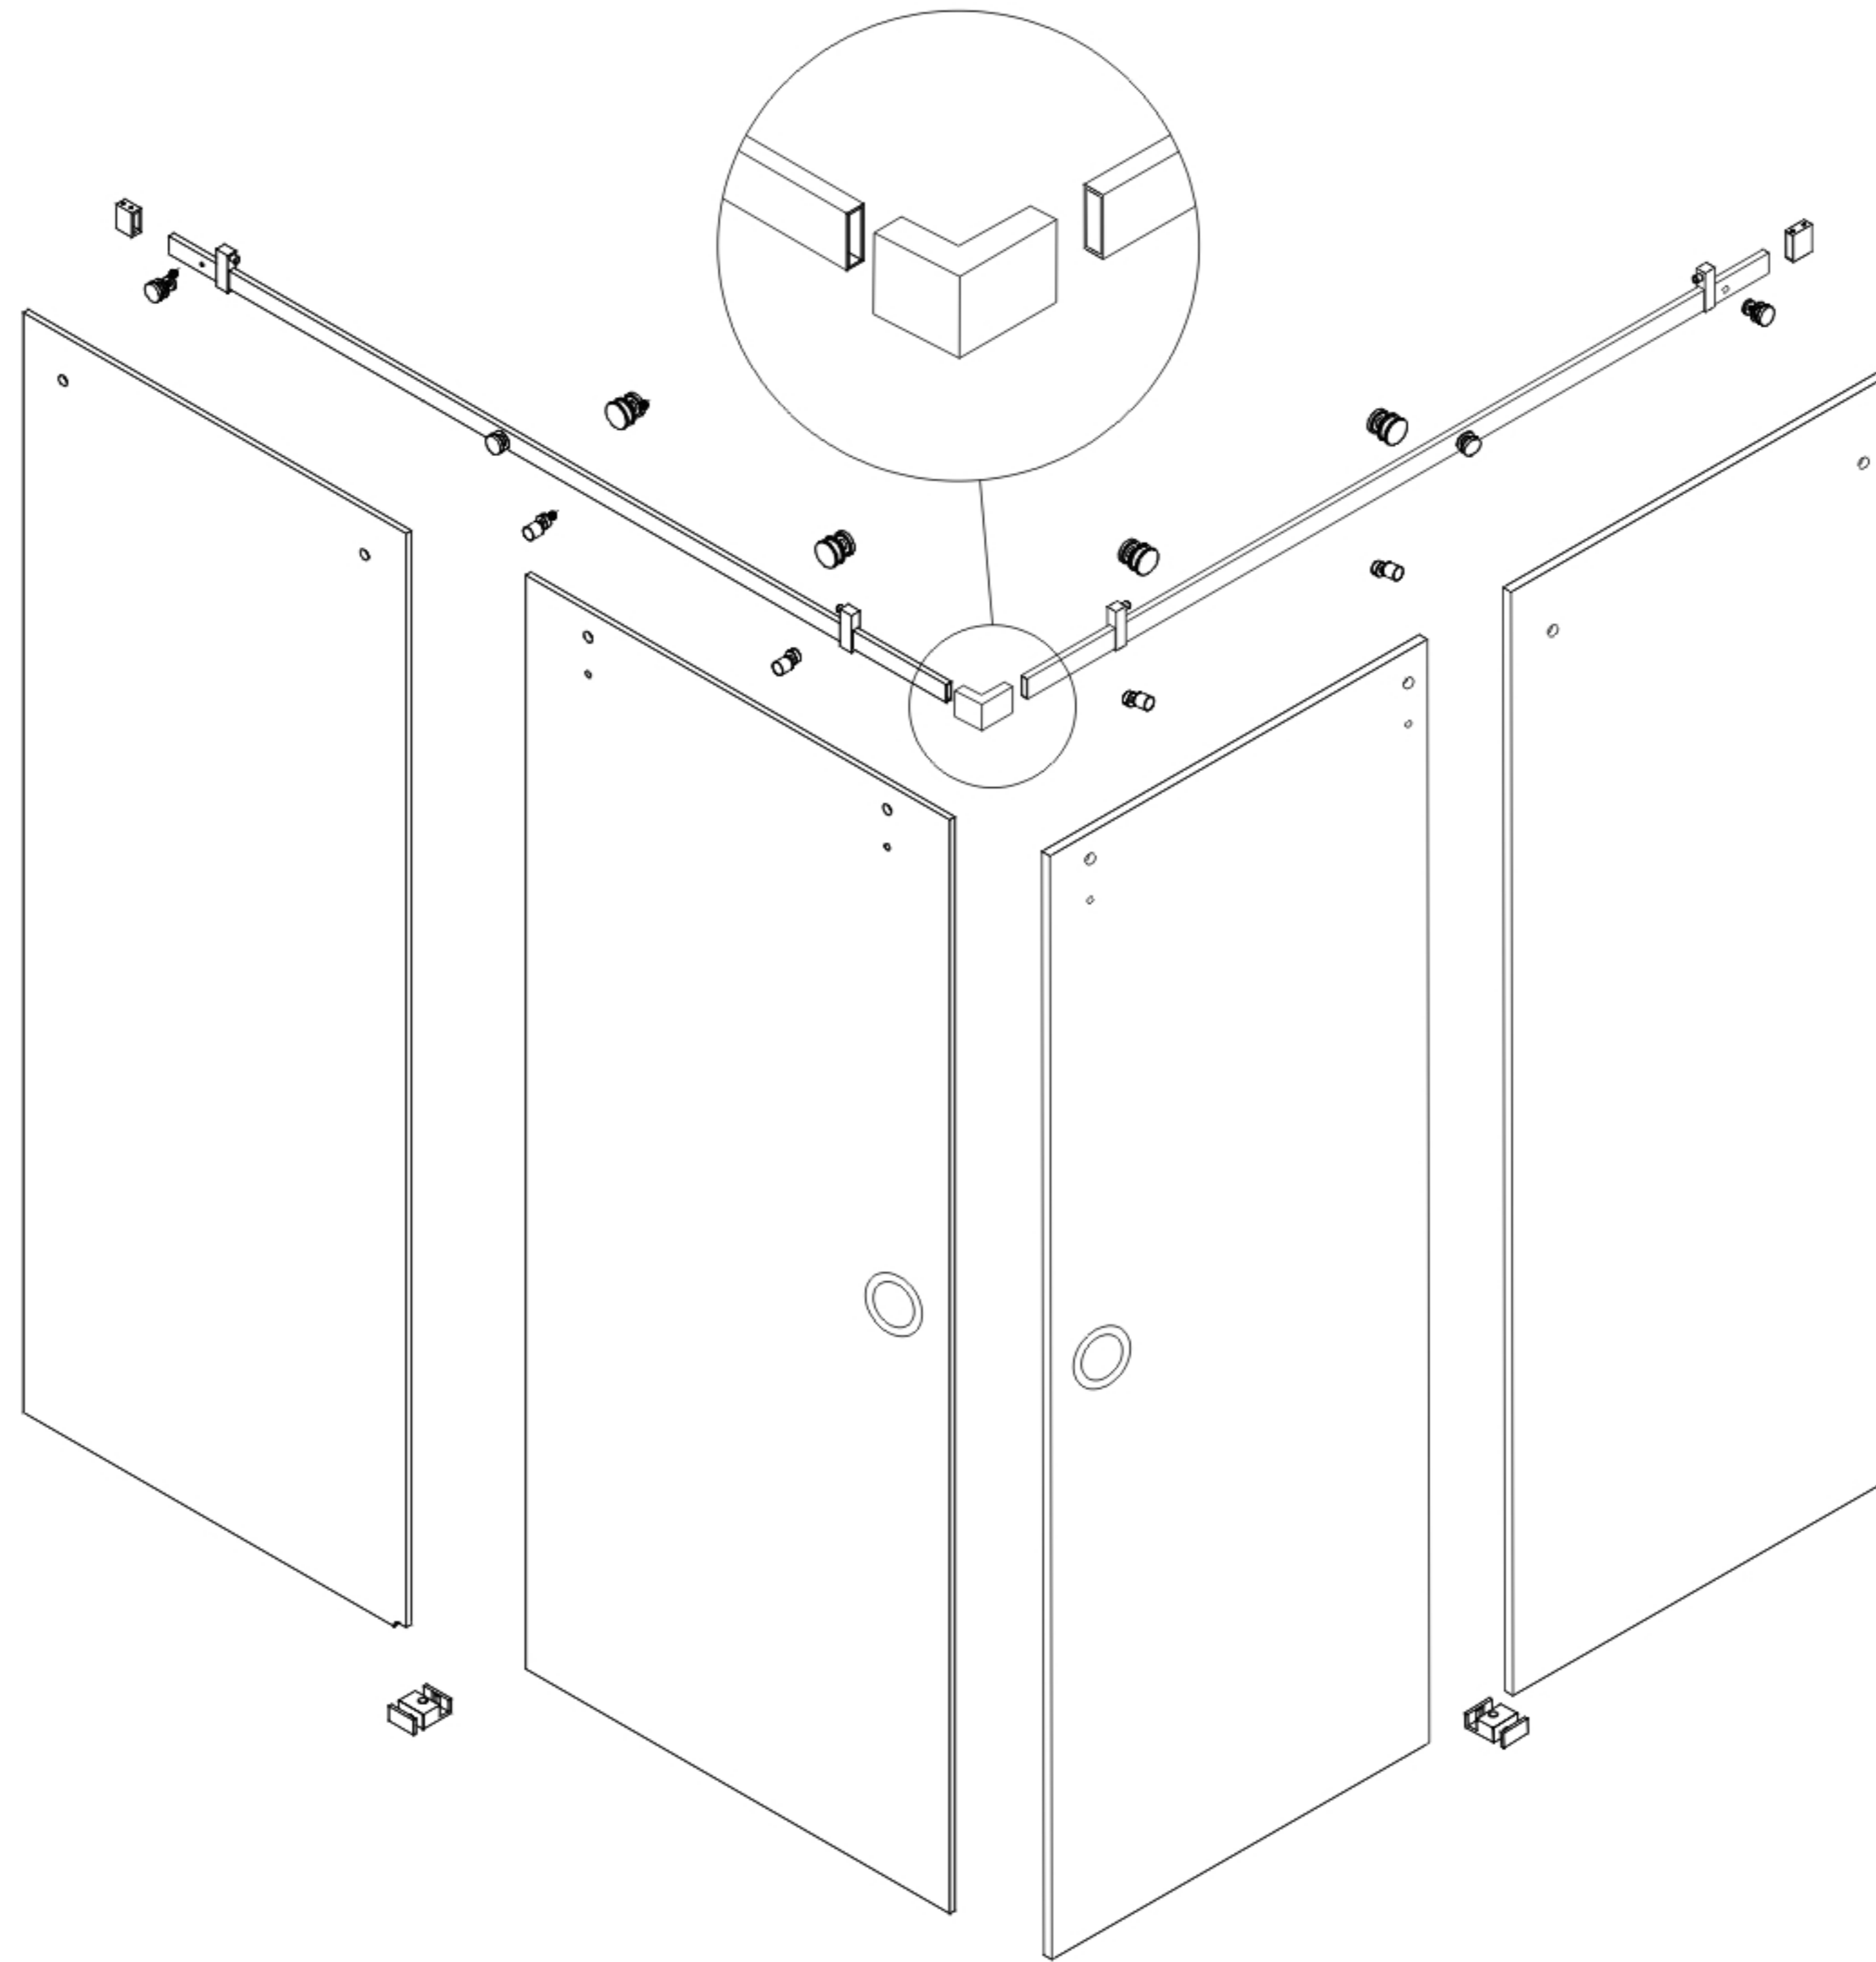

Aqua 01 PRO SERIES SLIDING DOOR KIT

RIVEO™

► Detailed Diagram of Shower Door Components

Corner Connector

Item#	Finish
705AQUA01TCC	170=Stainless Steel
	171=Polished stainless steel
	900=Matte Black