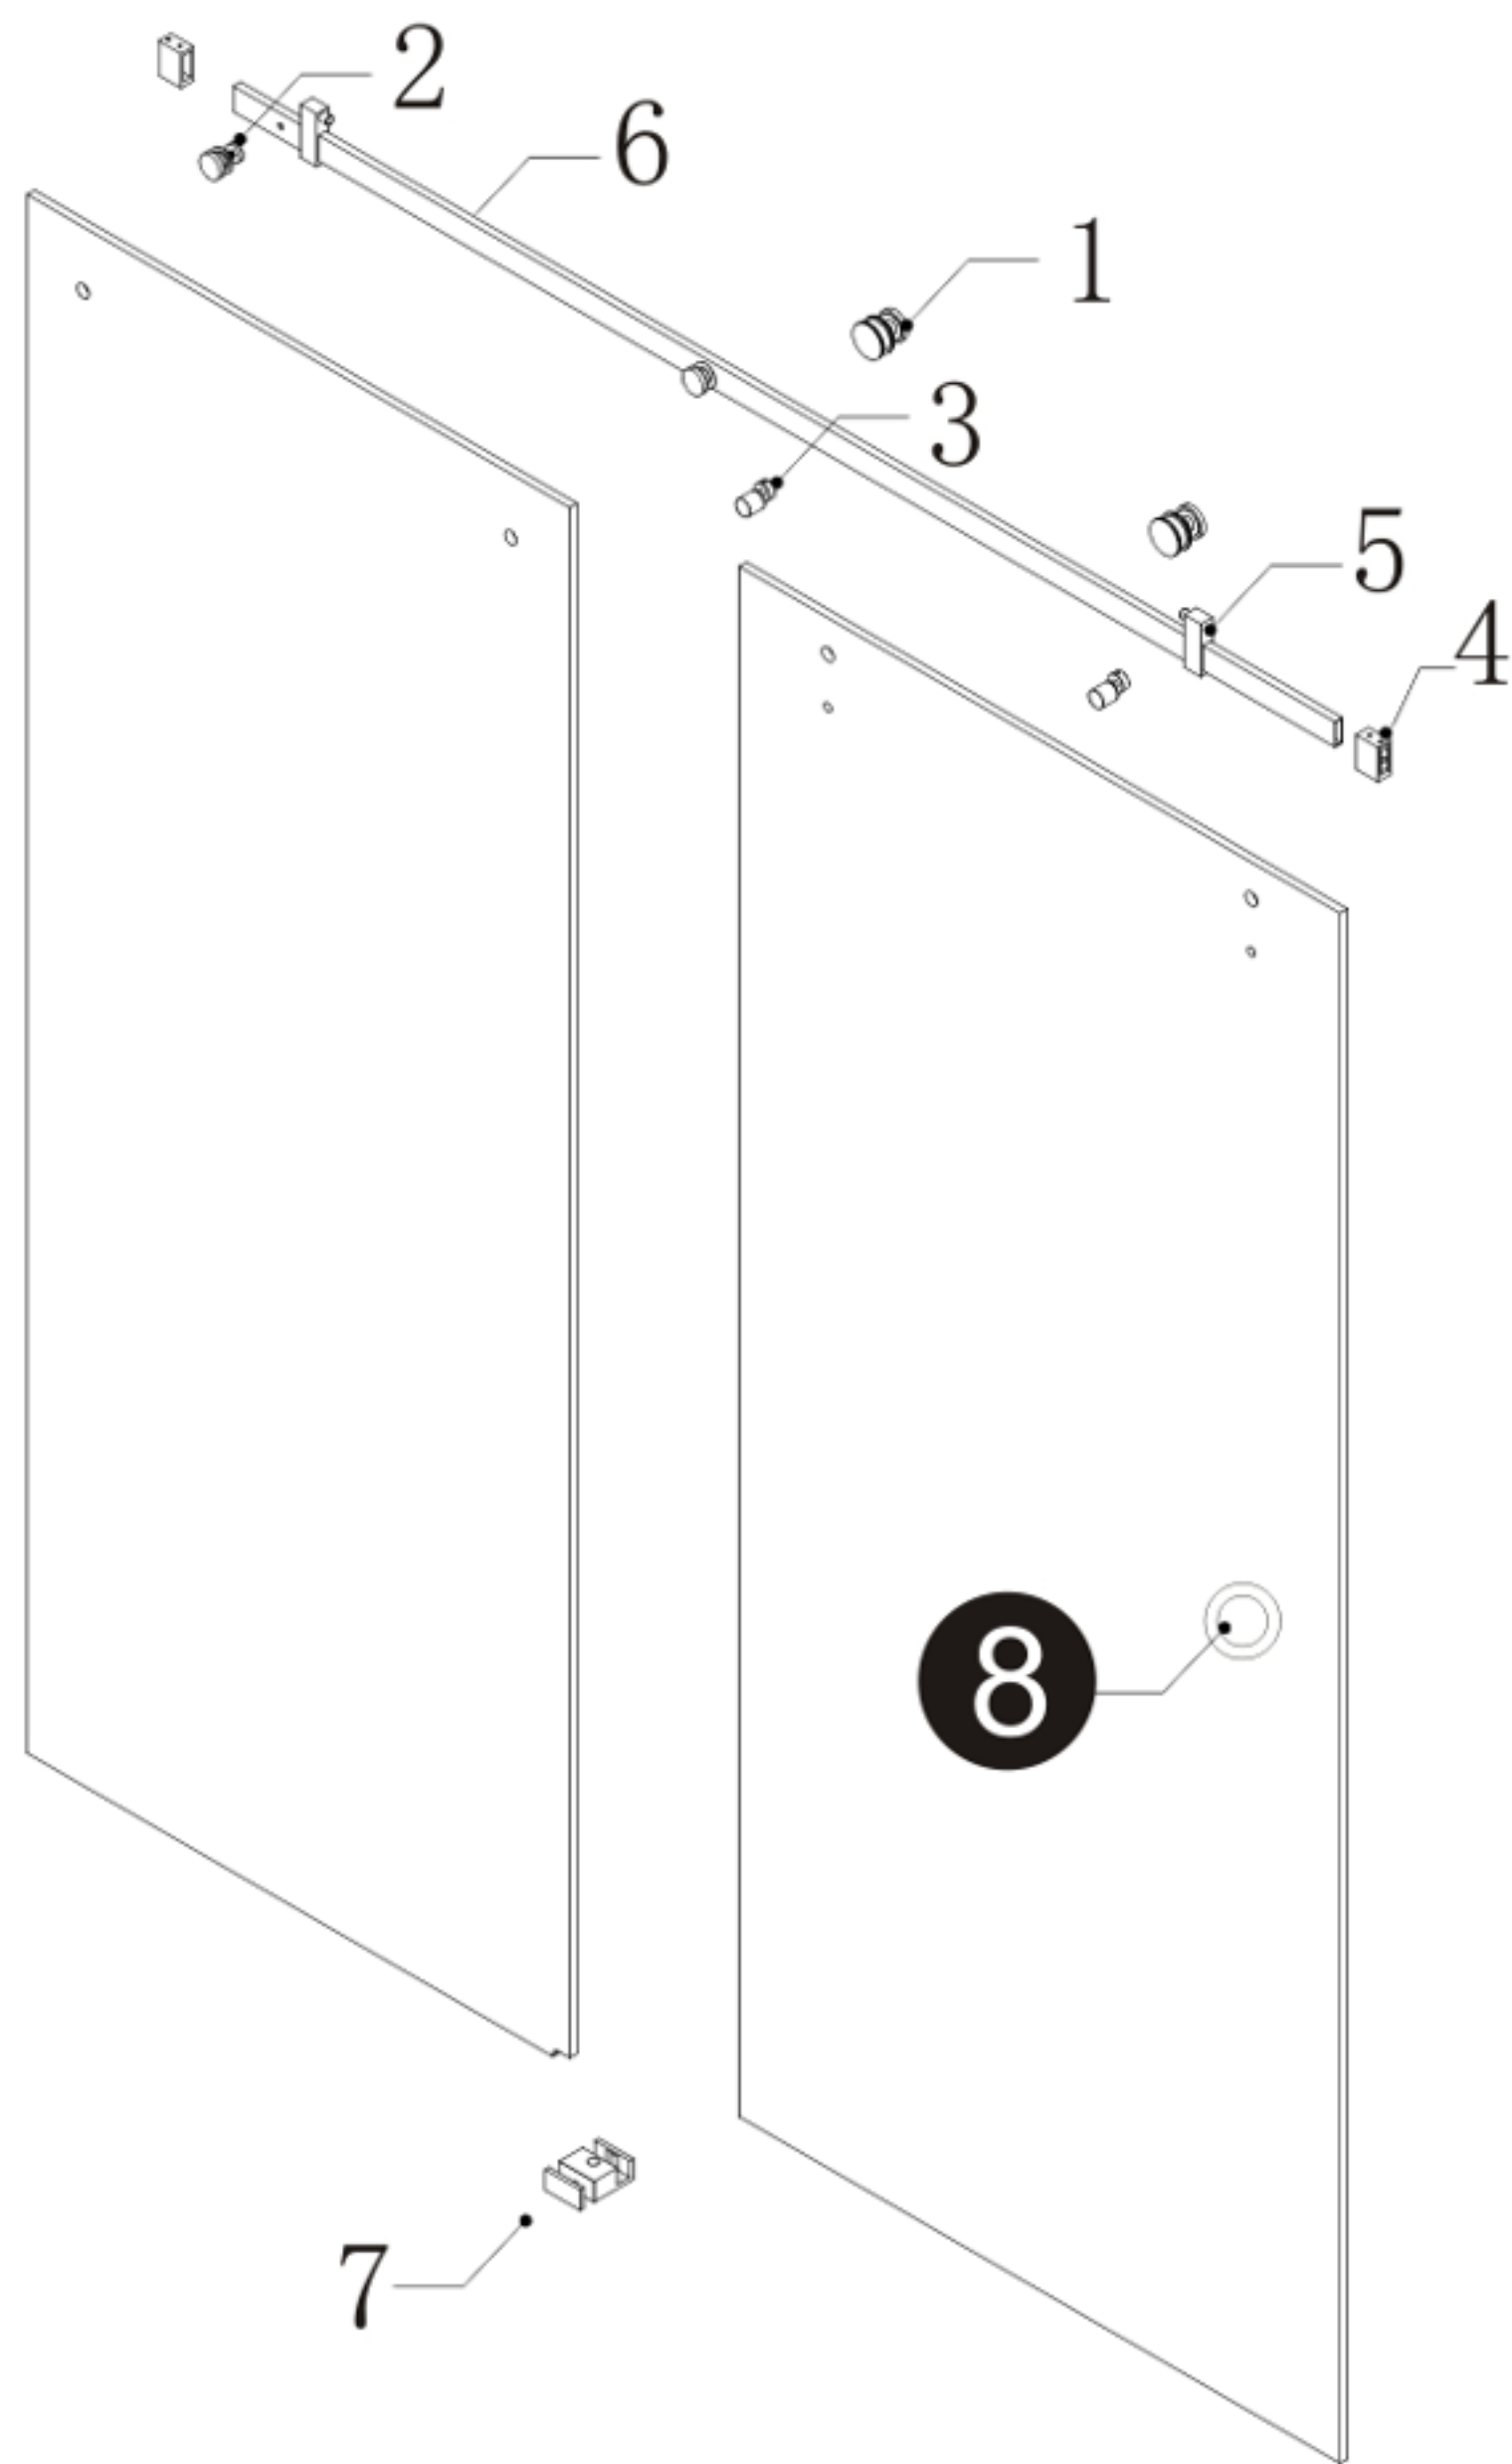

# Aqua 01 PRO SERIES SLIDING DOOR KIT

## ► Detailed Diagram of Shower Door Components

Parts List			
#	Name	Pic	Qty
1	Roller		2
2	Fixing clip		2
3	Anti-jump		2
4	Rail connector		2
5	Stopper		2
6	Rail		1
7	Guide		1
8	Handle		1

Handle

Item#	Finish
705AQUA01TGP	170=Stainless Steel 171=Polished stainless steel 900=Matte Black