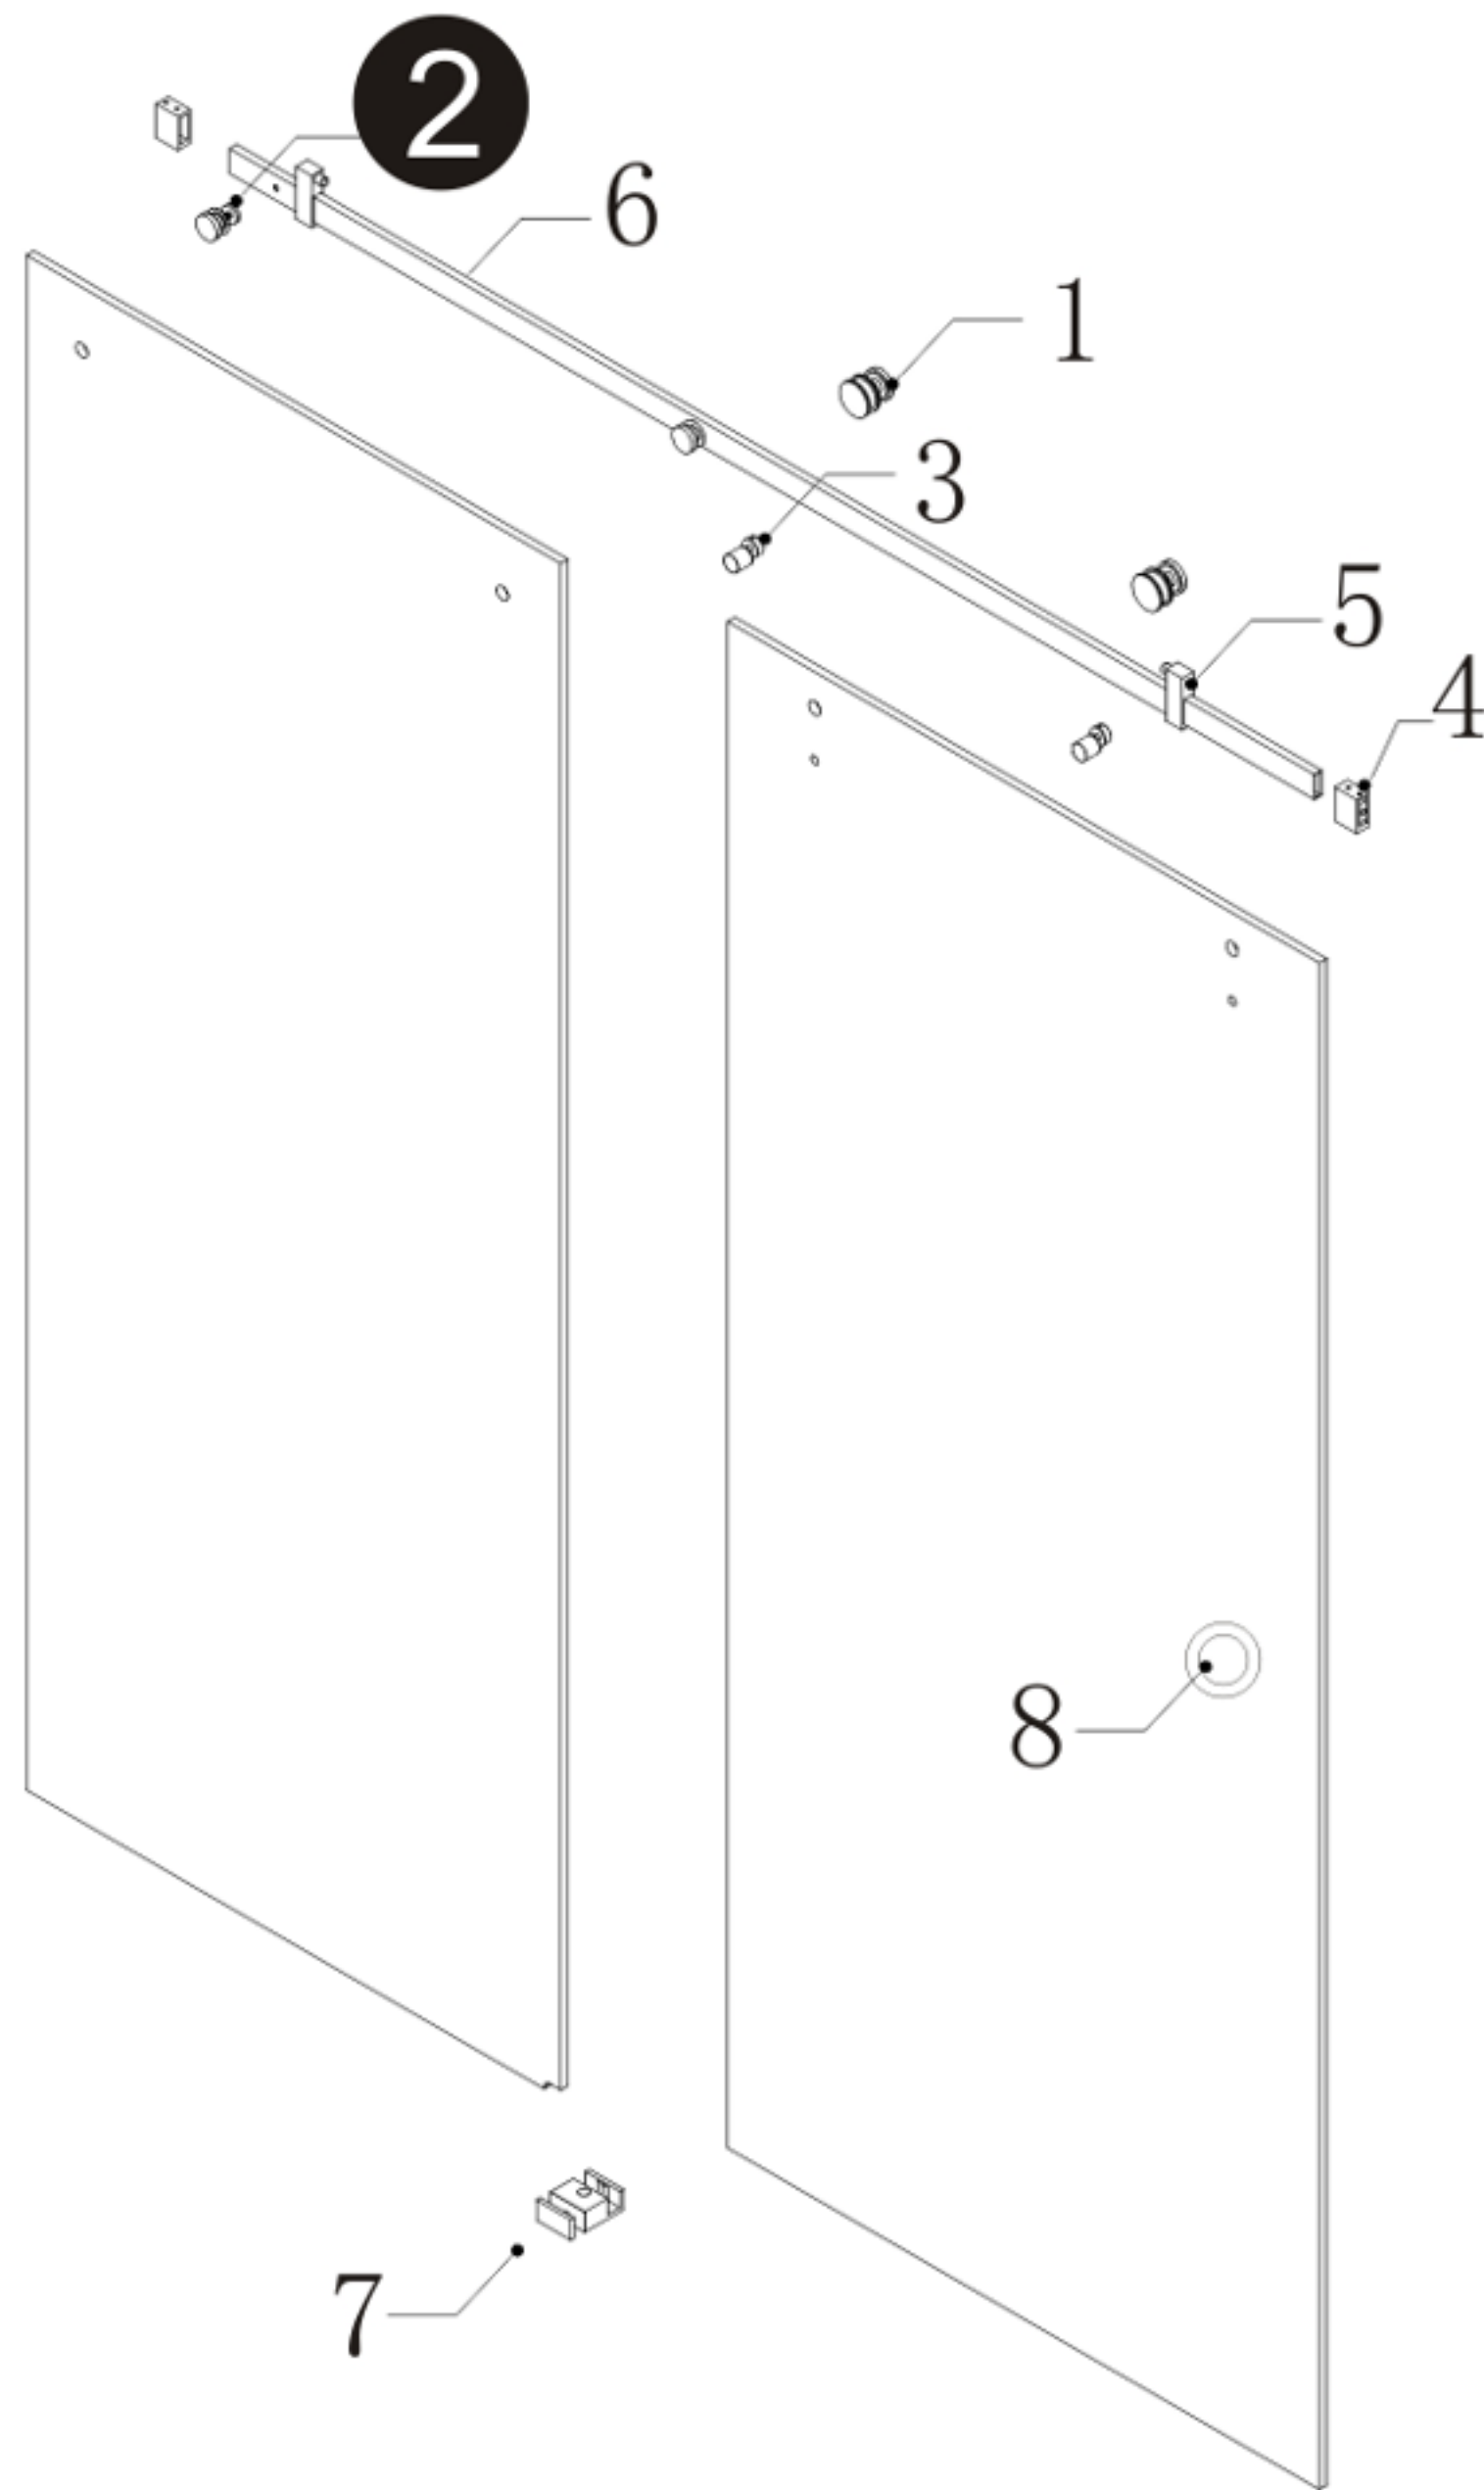

Aqua 01 PRO SERIES SLIDING DOOR KIT

RIVEO™

► Detailed Diagram of Shower Door Components

Parts List			
#	Name	Pic	Qty
1	Roller		2
2	Fixing clip		2
3	Anti-jump		2
4	Rail connector		2
5	Stopper		2
6	Rail		1
7	Guide		1
8	Handle		1

Item#	Finish
705AQUA01THF	170=Stainless Steel 171=Polished stainless steel 900=Matte Black

Fixing clip

drill 2 holes as shown in header drawing

W1=fixed panel width (W)-178mm

Header Size (**L1**) = **L**-25 mm

L = Over Width