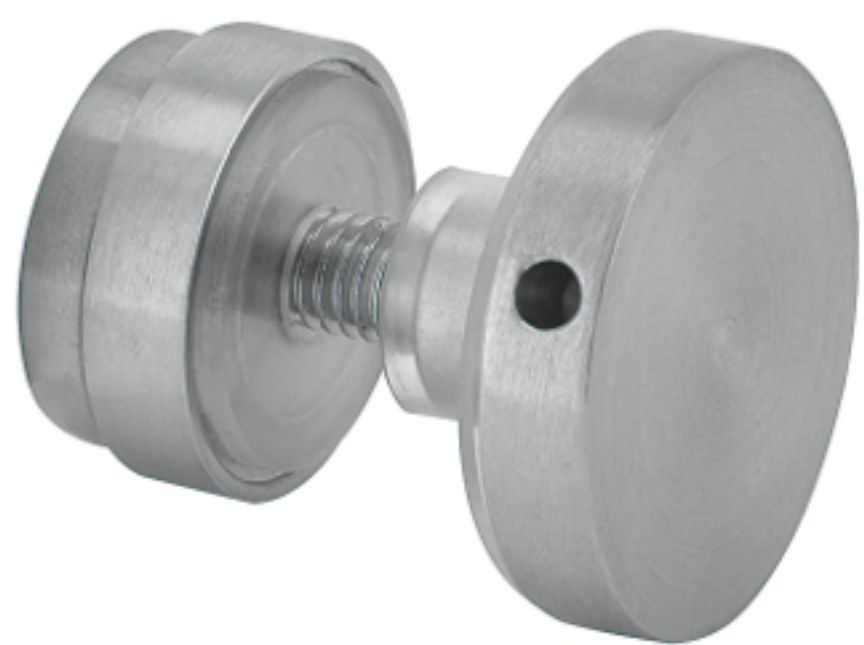

Aqua 01 PRO SERIES SLIDING DOOR KIT

RIVEO™

► Detailed Diagram of Shower Door Components

Parts List			
#	Name	Pic	Qty
1	Roller		2
2	Fixing clip		2
3	Anti-jump		2
4	Rail connector		2
5	Stopper		2
6	Rail		1
7	Guide		1
8	Handle		1

Item#	Finish
705AQUA01THF	170=Stainless Steel 171=Polished stainless steel 900=Matte Black

Fixing clip

drill 2 holes as shown in header drawing

W1=fixed panel width (W)-178mm

Header Size (**L1**) = **L**-25 mm