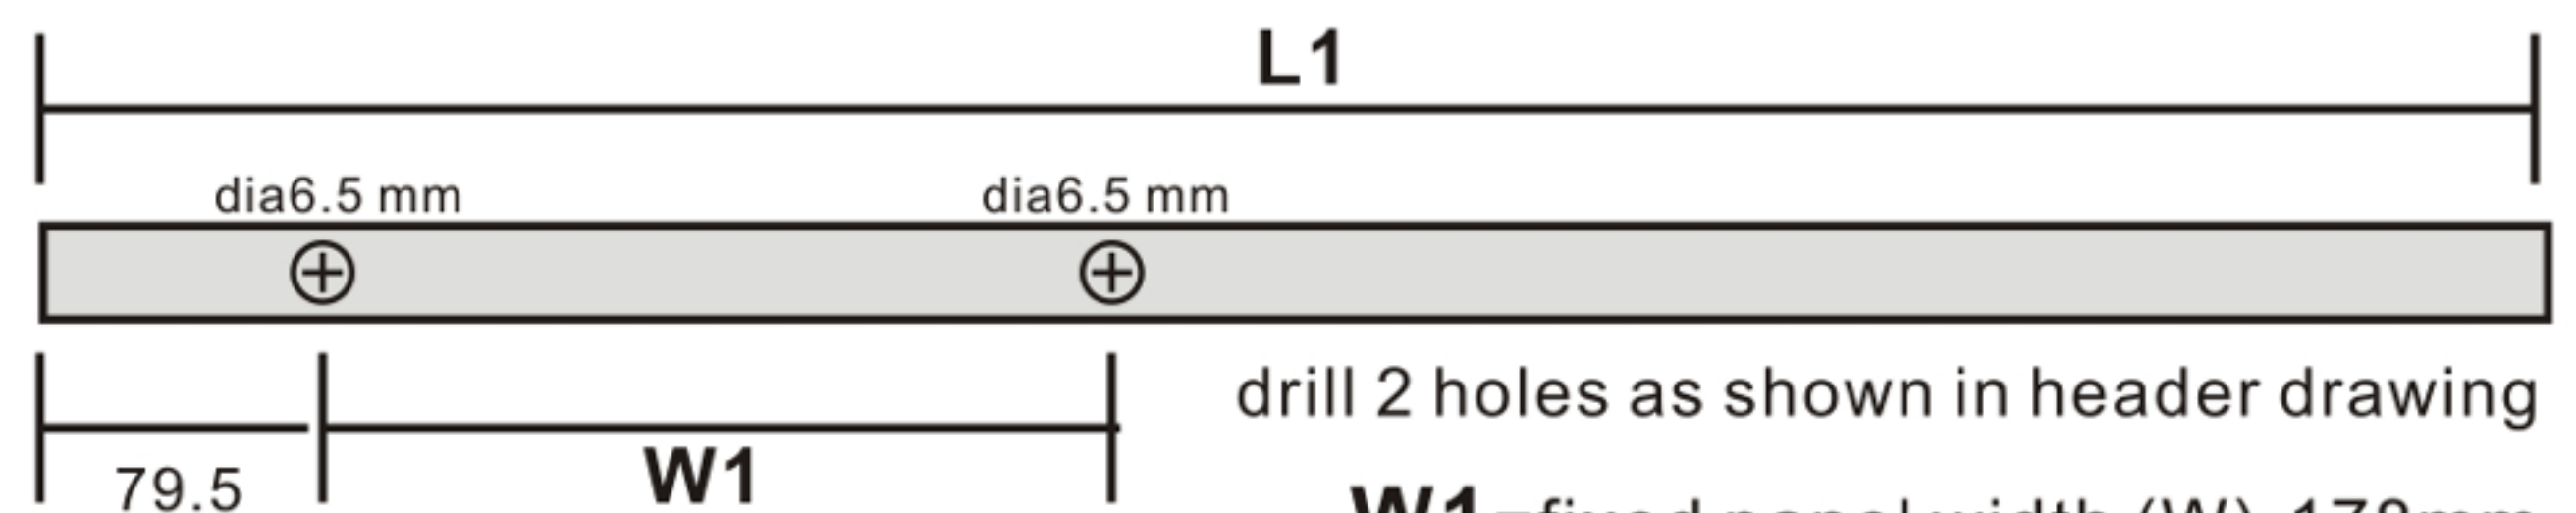

Aqua 01 PRO SERIES SLIDING DOOR KIT

RIVEO™

► Detailed Diagram of Shower Door Components

Parts List			
#	Name	Pic	Qty
1	Roller		2
2	Fixing clip		2
3	Anti-jump		2
4	Rail connector		2
5	Stopper		2
6	Rail		1
7	Guide		1
8	Handle		1

Item#	Finish
705AQUA01THF	170=Stainless Steel 171=Polished stainless steel 900=Matte Black

Fixing clip

drill 2 holes as shown in header drawing

W1=fixed panel width (W)-178mm

Header Size (**L1**) = **L**-25 mm

L = Over Width