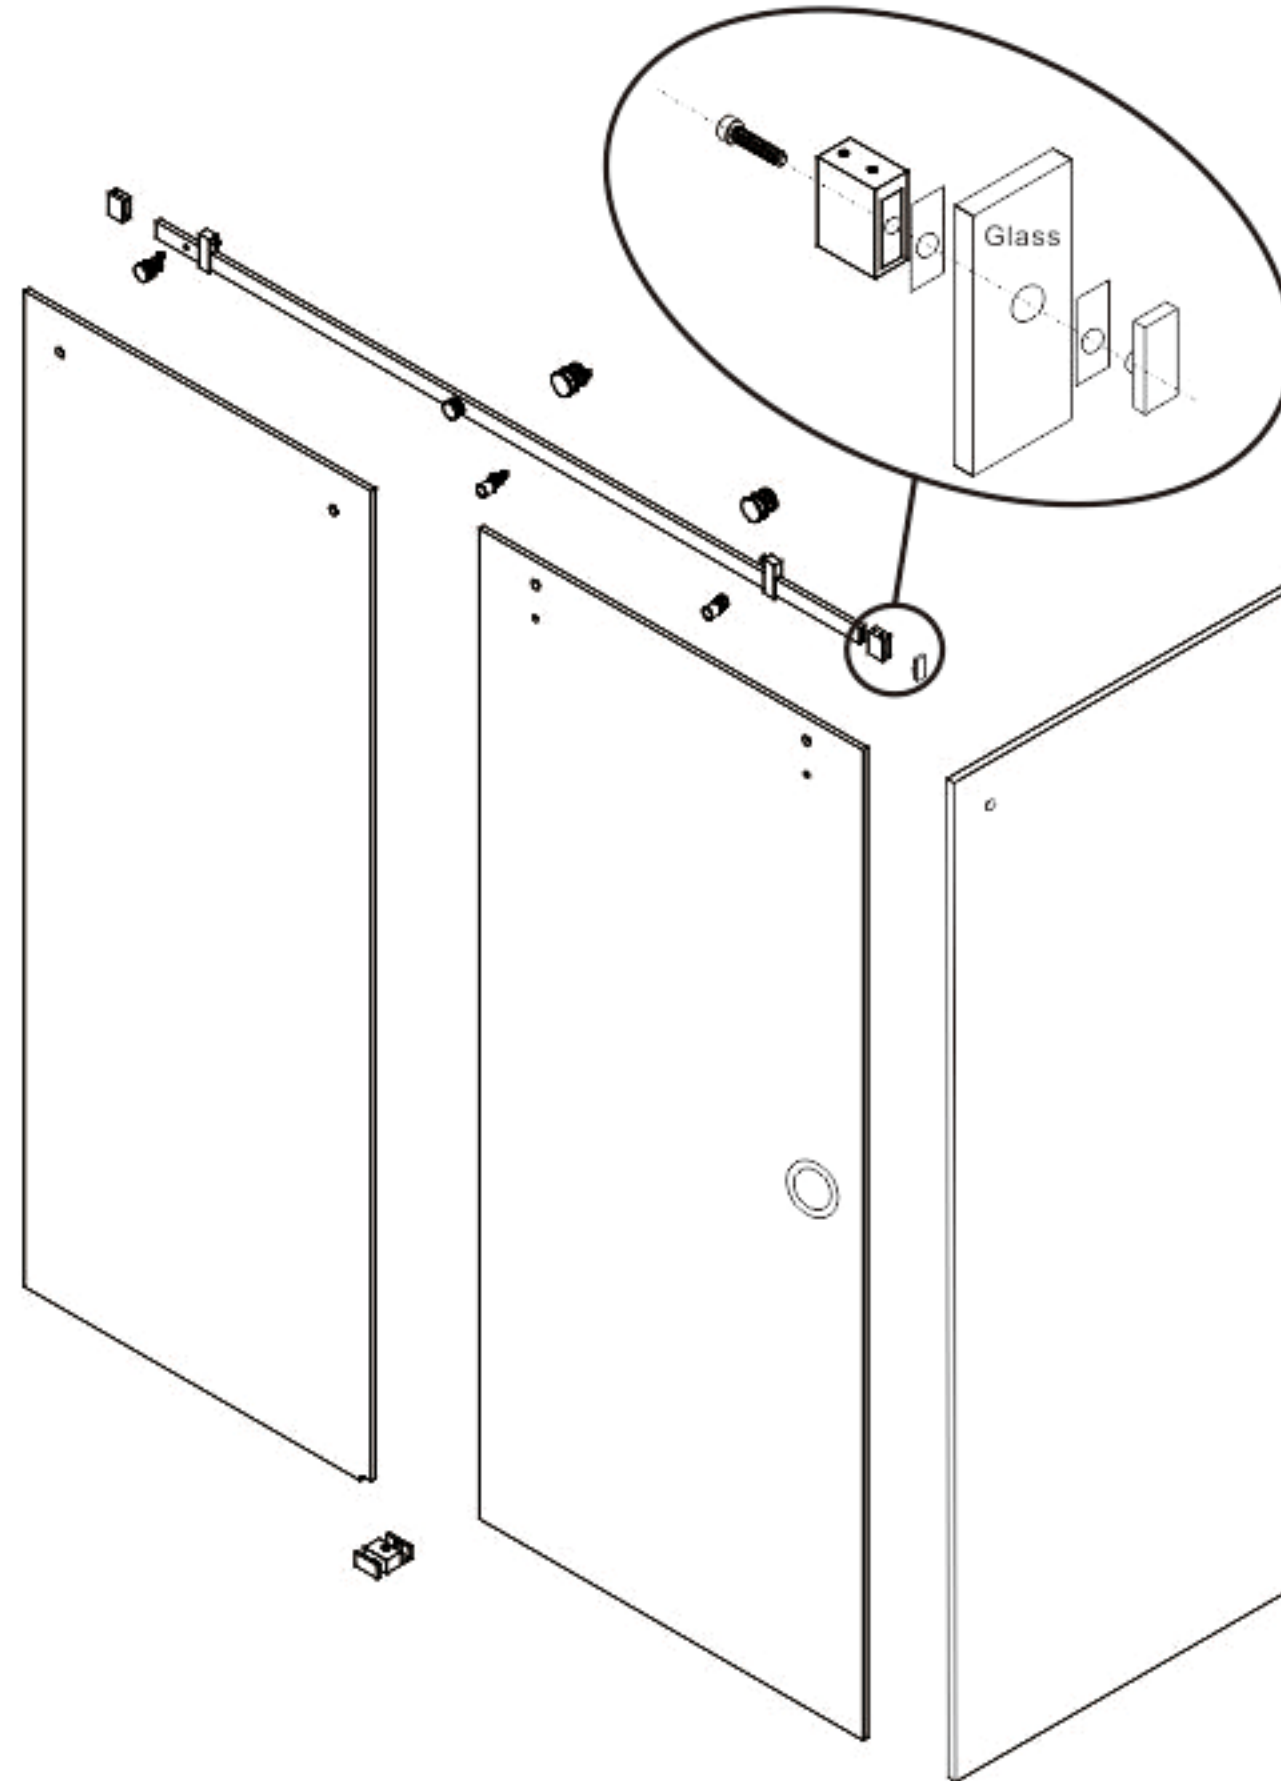

# Aqua 01 PRO SERIES SLIDING DOOR KIT

## ► Detailed Diagram of Shower Door Components

**Rail Connector**

**Fit for 8-10mm glass**

Item#	Finish
705AQUA01THG	170=Stainless Steel
	171=Polished stainless steel
	900=Matte Black