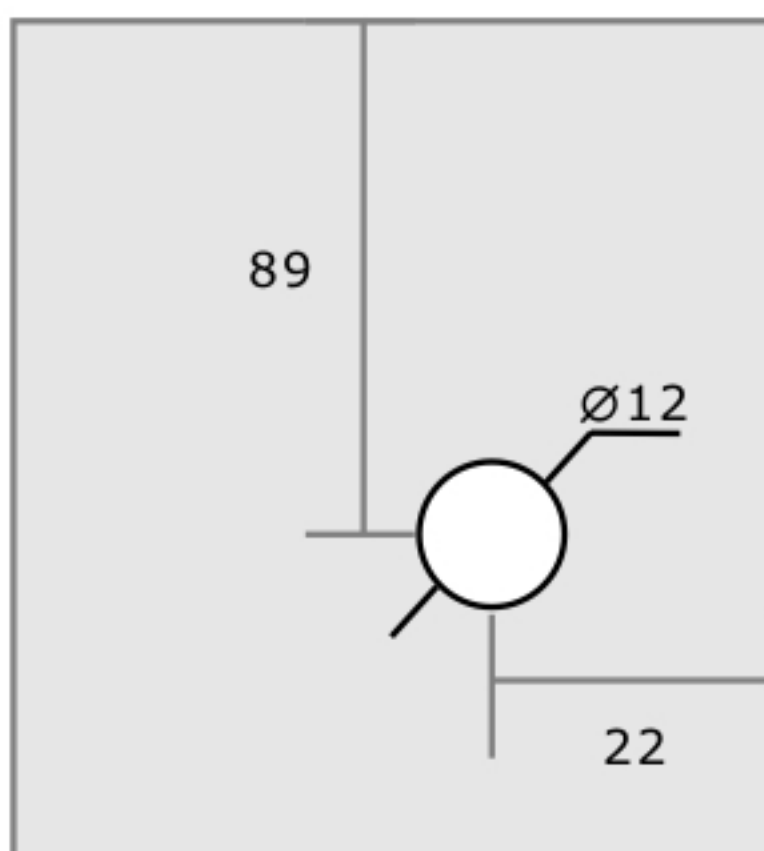

# Aqua 01 PRO SERIES SLIDING DOOR KIT

## ► Detailed Diagram of Shower Door Components

**Rail Connector**

**Fit for 8-10mm glass**

Item#	Finish
705AQUA01THG	170=Stainless Steel
	171=Polished stainless steel
	900=Matte Black