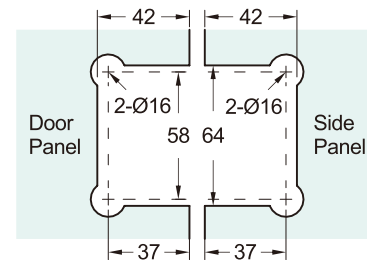

# 90° Glass-to-Glass Hinge

MODEL	Size	Glass thickness
871010290SH140	56x91	8- 12mm
871010290SH195	56x91	8- 12mm

Finish  
 140 = Chrome  
 195 = Brushed Nickel