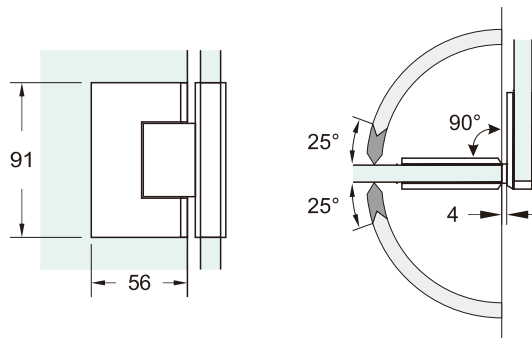

# Technique Detail

# 90° Glass-to-Glass Hinge

MODEL	Size	Glass thickness
871010290SH140	56x91	8- 12mm
871010290SH195	56x91	8- 12mm

Finish  
 140 = Chrome  
 195 = Brushed Nickel