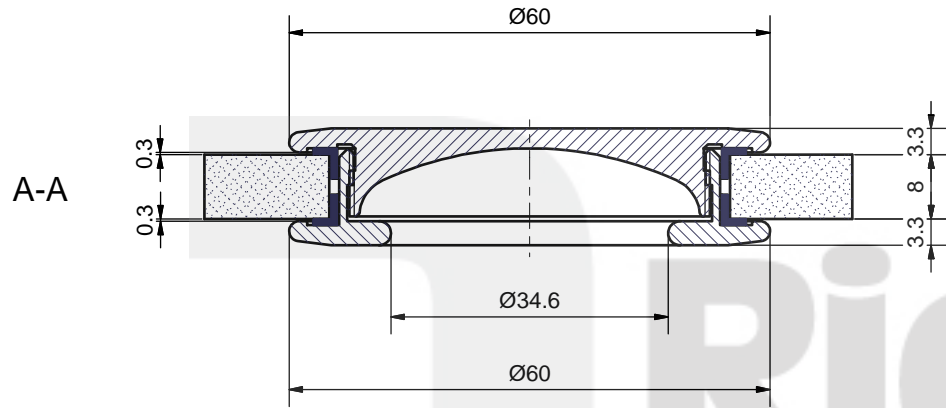

8mm Glass Mounting

12mm Glass Mounting