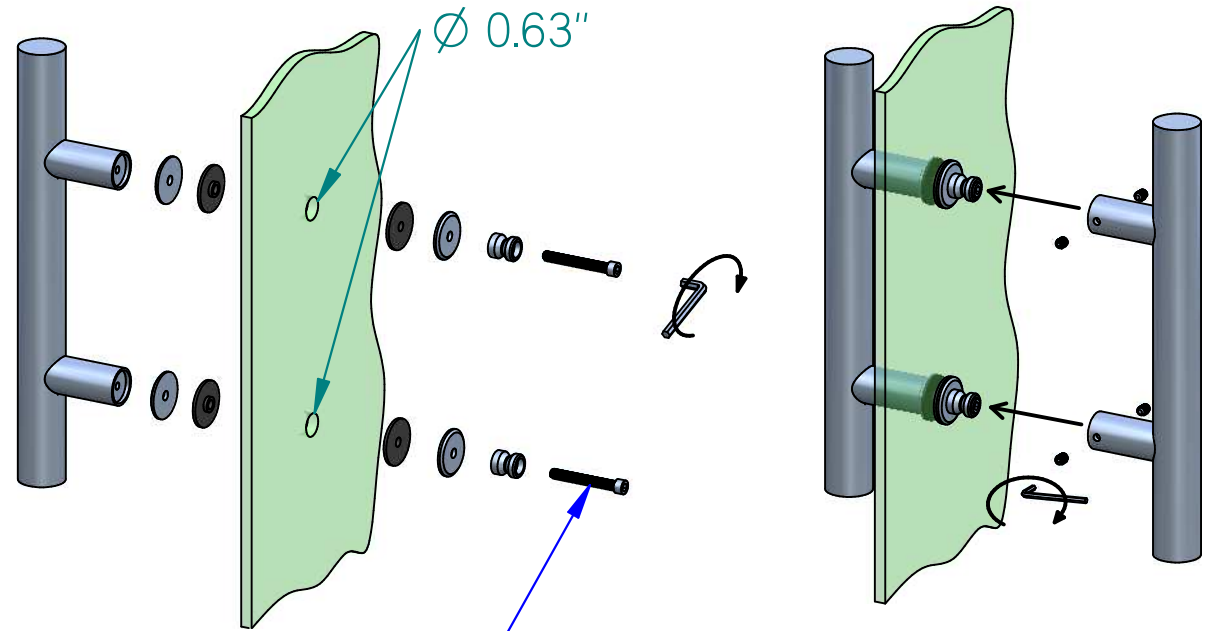

Outside

M6x50mm (10-12mm thick door)
M6x90mm (35-50mm thick door)

UNIT : INCH

ITEM NO.	A	B	C	L	C-C
CD-LADDER12	1-1/4	1	3.22	12	6
CD-LADDER24 / 701DH2R10324900	1-1/4	1	3.22	24	12
CD-LADDER36 / 701DH2R10336900	1-1/4	1	3.22	36	24
CD-LADDER48 / 701DH2R10348900	1-1/4	1	3.22	48	36
CD-LADDER60 / 701DH2R10360900	1-1/4	1	3.22	60	48
CD-LADDER72 / 701DH2R10372900	1-1/4	1	3.22	72	60
CD-LADDER84	1-1/4	1	3.22	84	72