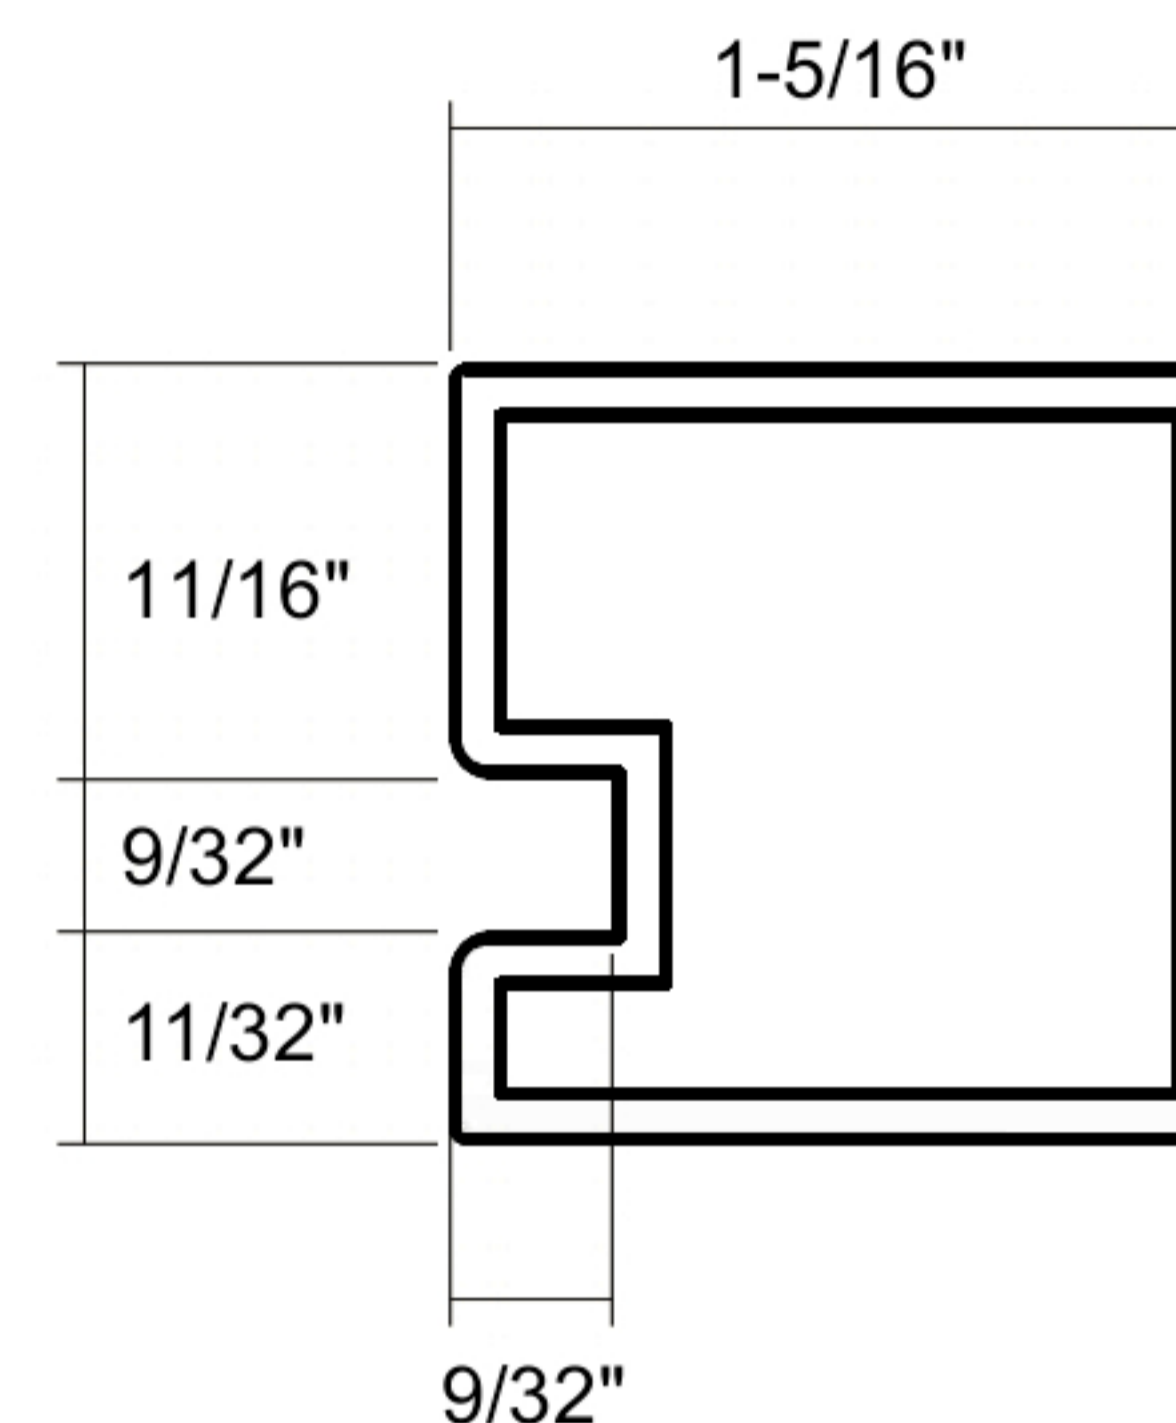

FRONT VIEW:

SIDE VIEW:

COUNTER INSTALLATION:

## Glass mounting:

For 1/4" glass  
or other material