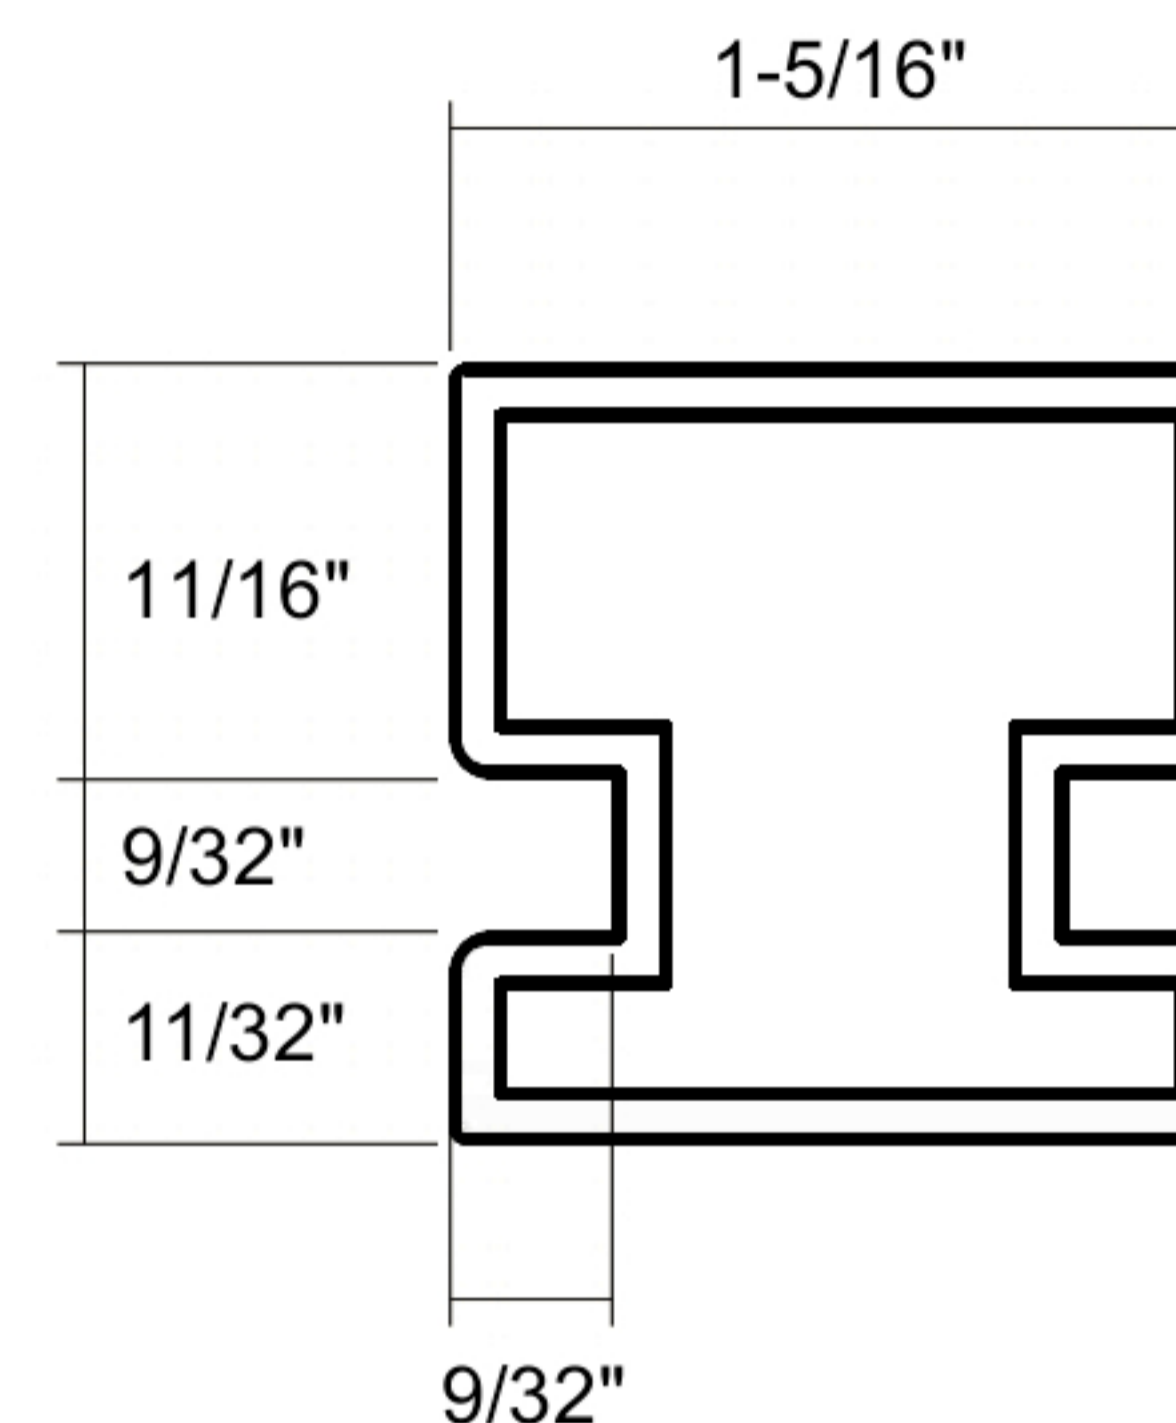

FRONT VIEW:

SIDE VIEW:

COUNTER INSTALLATION:

Glass mounting:

For 1/4" glass
or other material