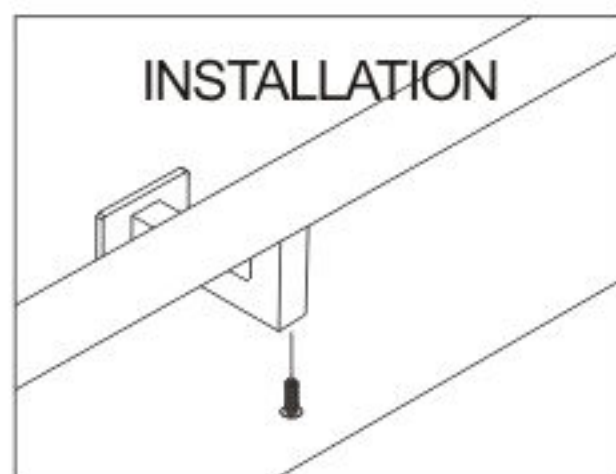

Fixed Handrail Bracket Wall Mount

| Model | Material | Ø (mm) |
|---------------|----------|--------|
| HR20472738170 | SS 304 | 38.1 |
| HR20672738170 | SS 316 | 38.1 |

Support de main courante fixe

Montage sur mur