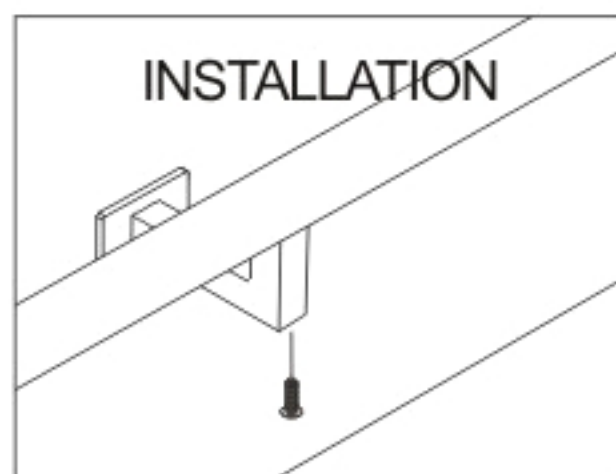

Fixed Handrail Bracket Wall Mount

| Model | Material | Ø (mm) |
|---------------|----------|--------|
| HR20472738170 | SS 304 | 38.1 |
| HR20672738170 | SS 316 | 38.1 |

Support de main courante fixe

Montage sur mur