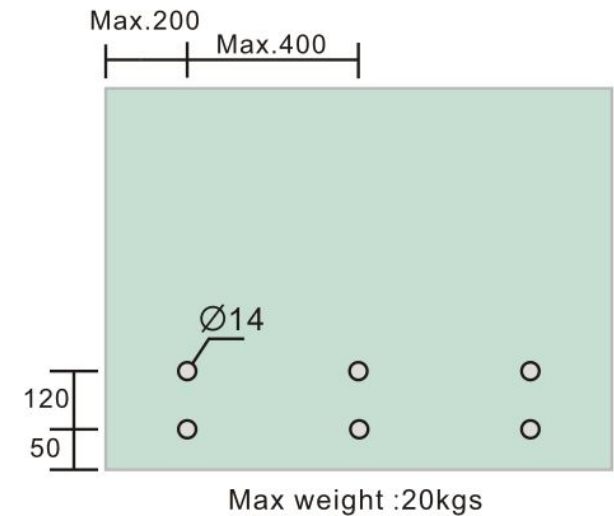

# 3/4" Standoff Base with 1/4-20 Thread

Code No.:SB075100XXX

1/4-20 thread

Ø 19.05

25.4

- \* Mounting hardware and standoff cap sold separately
- \* Stainless steel 316
- \* See online for available finishes

## Suggested Layout:

Option 1

Option 2

\* Actual weight capacity depends on mounting hardware and substrate material.