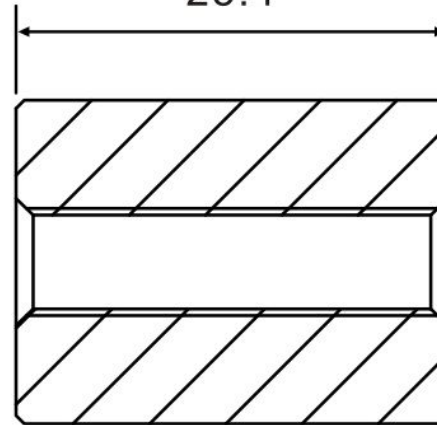

# 3/4" Standoff Base with 1/4-20 Thread

Code No.:SB075100XXX

1/4-20 thread

Ø 19.05

25.4

- \* Mounting hardware and standoff cap sold separately
- \* Stainless steel 316
- \* See online for available finishes

## Suggested Layout:

Option 1

Option 2

\* Actual weight capacity depends on mounting hardware and substrate material.