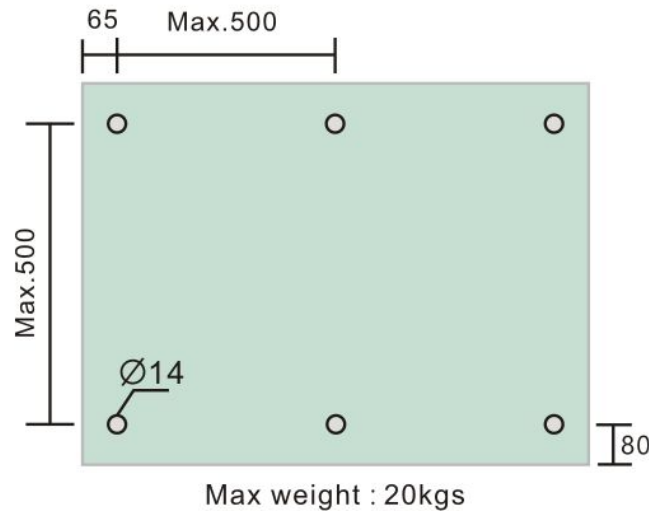

# 3/4" Standoff Base with 1/4-20 Thread

Code No.:SB075100XXX

1/4-20 thread

Ø 19.05

25.4

- \* Mounting hardware and standoff cap sold separately
- \* Stainless steel 316
- \* See online for available finishes

## Suggested Layout:

Option 1

Option 2

\* Actual weight capacity depends on mounting hardware and substrate material.