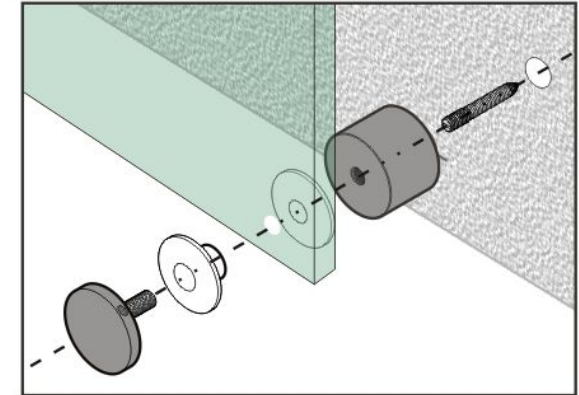

3/4" Standoff Base with 1/4-20 Thread

Code No.: SB075200XXX

- * Mounting hardware and standoff cap sold separately
- * Stainless steel 316
- * See online for available finishes

Suggested Layout:

Option 1

Option 2

* Actual weight capacity depends on mounting hardware and substrate material.