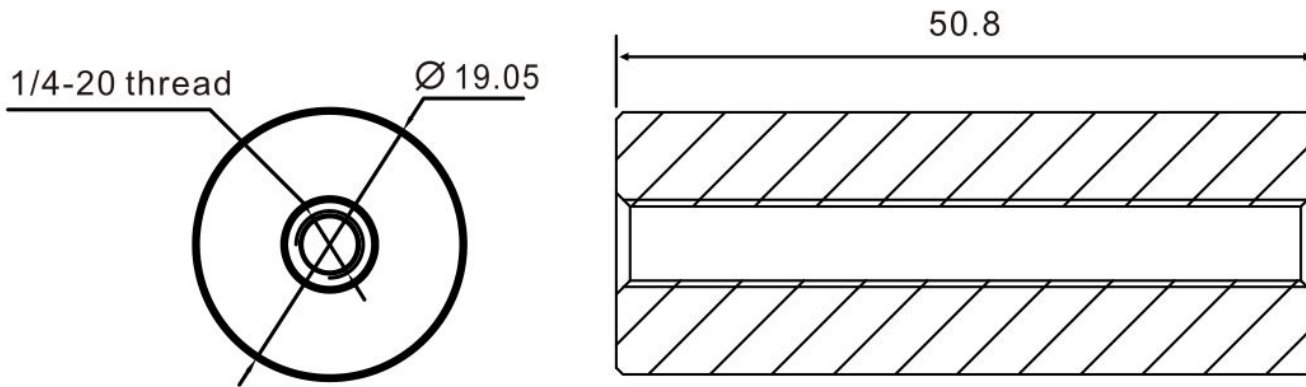

3/4" Standoff Base with 1/4-20 Thread

Code No.: SB075200XXX

- * Mounting hardware and standoff cap sold separately
- * Stainless steel 316
- * See online for available finishes

Suggested Layout:

Option 1

Option 2

* Actual weight capacity depends on mounting hardware and substrate material.