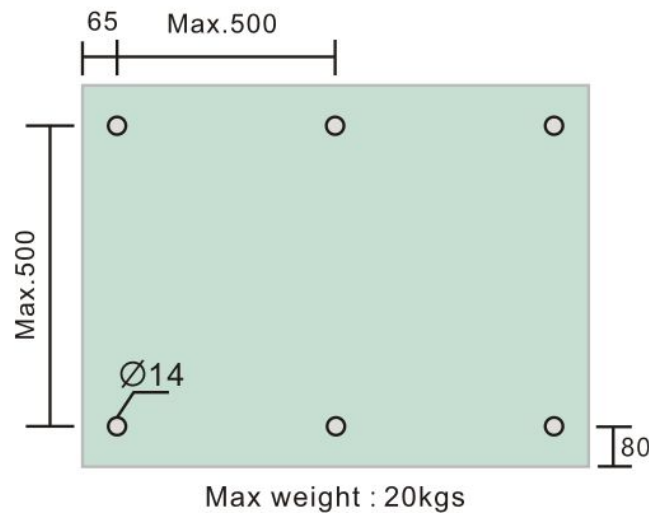

3/4" Standoff Base with 1/4-20 Thread

Code No.: SB075200XXX

- * Mounting hardware and standoff cap sold separately
- * Stainless steel 316
- * See online for available finishes

Suggested Layout:

Option 1

Option 2

* Actual weight capacity depends on mounting hardware and substrate material.