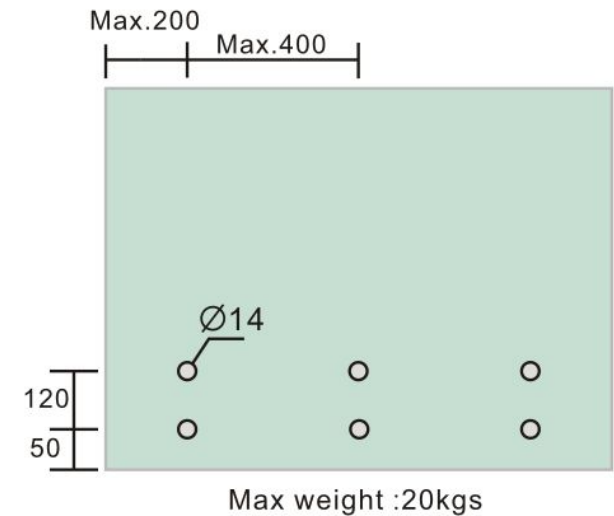

3/4" Standoff Base with 1/4-20 Thread

Code No.: SB075200XXX

- * Mounting hardware and standoff cap sold separately
- * Stainless steel 316
- * See online for available finishes

Suggested Layout:

Option 1

Option 2

* Actual weight capacity depends on mounting hardware and substrate material.