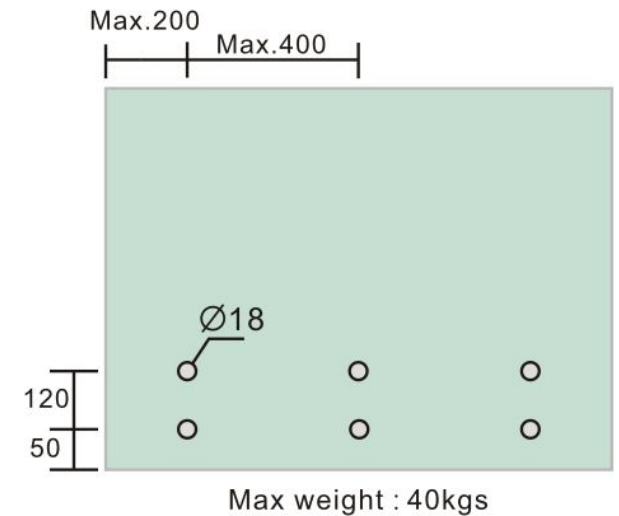

# 1-1/4" Standoff Base with 5/16-18 Thread

Code No.: SB125300XXX

5/16-18 thread

Ø 31.75

76.2

- \* Mounting hardware and standoff cap sold separately
- \* Stainless steel 316
- \* See online for available finishes

## Suggested Layout:

Option 1

Option 2

\* Actual weight capacity depends on mounting hardware and substrate material.