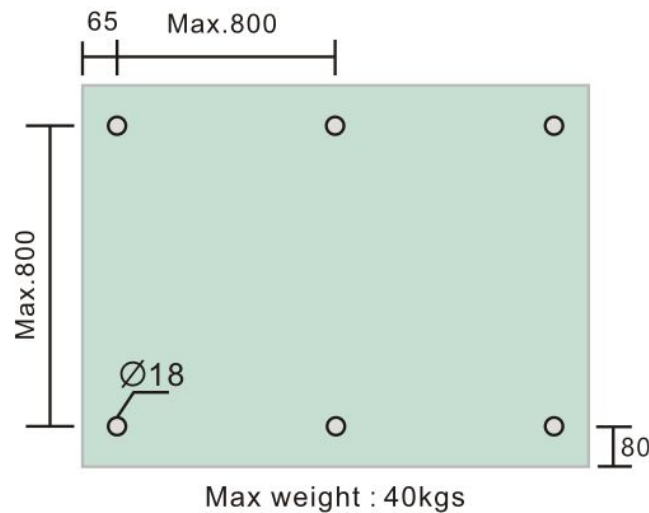

# 1-1/4" Standoff Base with 5/16-18 Thread

Code No.: SB125300XXX

5/16-18 thread

Ø 31.75

76.2

- \* Mounting hardware and standoff cap sold separately
- \* Stainless steel 316
- \* See online for available finishes

## Suggested Layout:

Option 1

Option 2

\* Actual weight capacity depends on mounting hardware and substrate material.