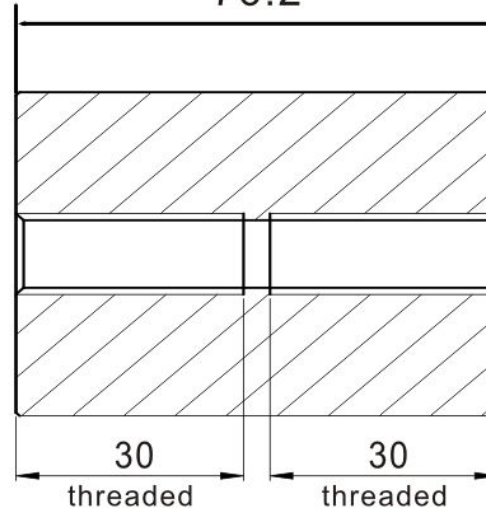

# 1-1/4" Standoff Base with 5/16-18 Thread

Code No.: SB125300XXX

5/16-18 thread

Ø 31.75

76.2

- \* Mounting hardware and standoff cap sold separately
- \* Stainless steel 316
- \* See online for available finishes

## Suggested Layout:

Option 1

Option 2

\* Actual weight capacity depends on mounting hardware and substrate material.