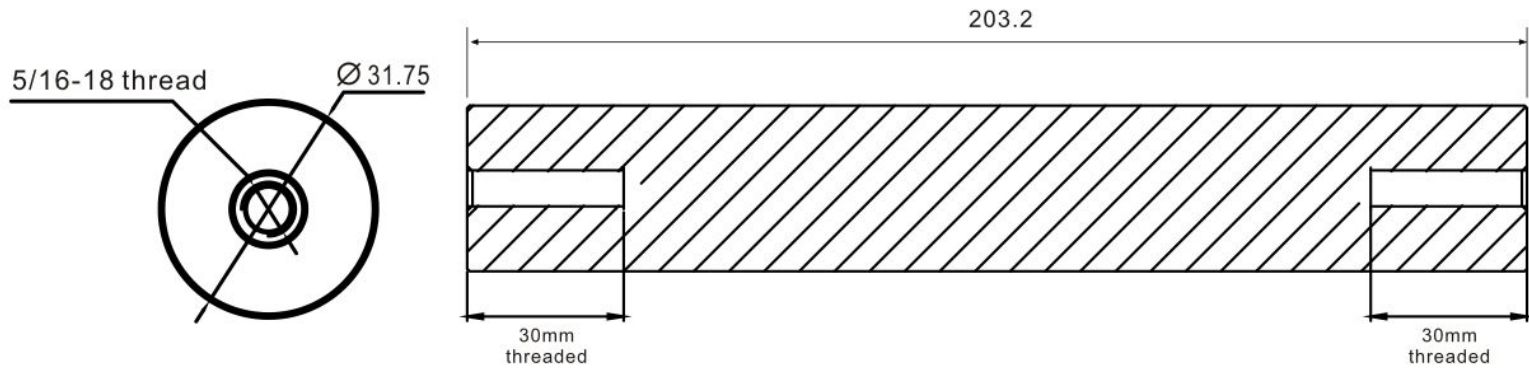

1-1/4" Standoff Base with 5/16-18 Thread

Code No.: SB125800XXX

- * Mounting hardware and standoff cap sold separately
- * Stainless steel 316
- * See online for available finishes

Suggested Layout:

Option 1

Option 2

* Actual weight capacity depends on mounting hardware and substrate material.