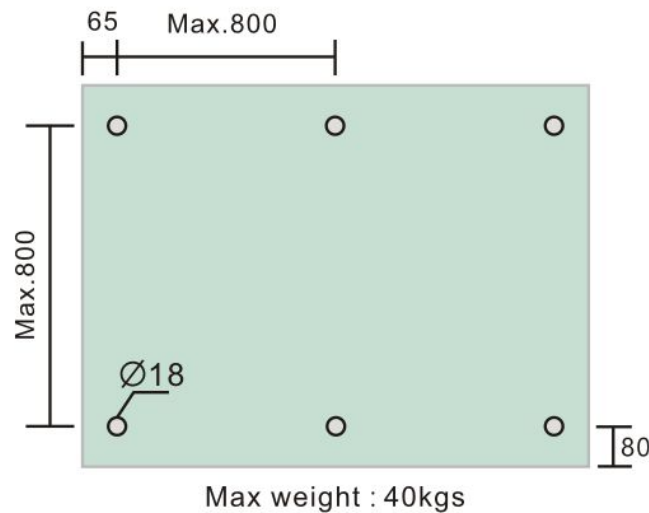

1-1/4" Standoff Base with 5/16-18 Thread

Code No.: SB125800XXX

- * Mounting hardware and standoff cap sold separately
- * Stainless steel 316
- * See online for available finishes

Suggested Layout:

Option 1

Option 2

* Actual weight capacity depends on mounting hardware and substrate material.