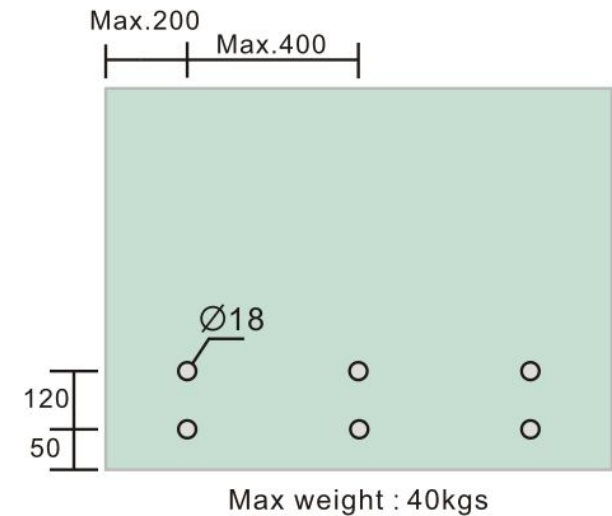

1-1/4" Standoff Base with 5/16-18 Thread

Code No.: SB125800XXX

- * Mounting hardware and standoff cap sold separately
- * Stainless steel 316
- * See online for available finishes

Suggested Layout:

Option 1

Option 2

* Actual weight capacity depends on mounting hardware and substrate material.