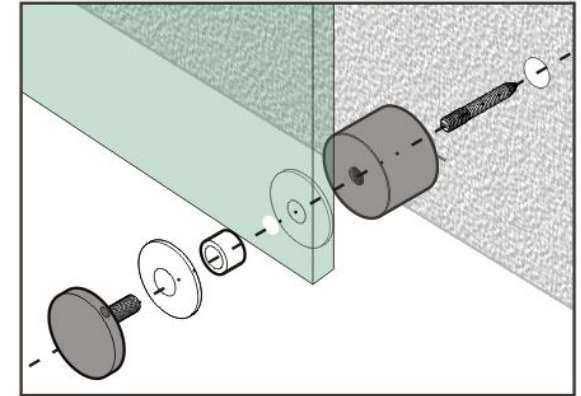

1-1/4" Standoff Base with 5/16-18 Thread

Code No.: SB125800XXX

- * Mounting hardware and standoff cap sold separately
- * Stainless steel 316
- * See online for available finishes

Suggested Layout:

Option 1

Option 2

* Actual weight capacity depends on mounting hardware and substrate material.