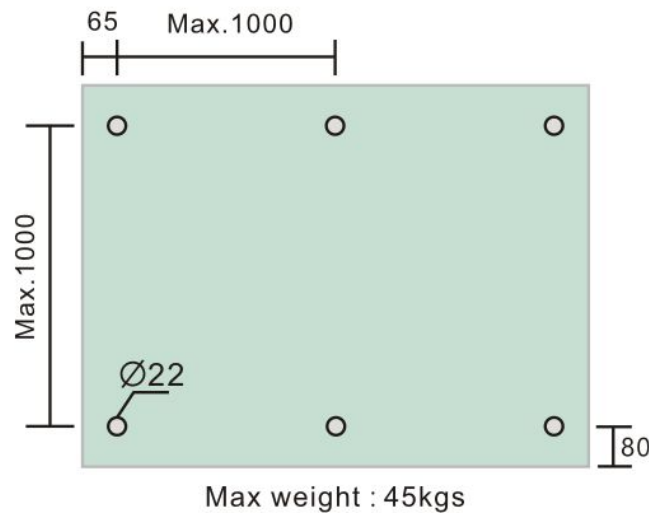

1-1/2" Standoff Base with 3/8-16 Thread

Code No.: SB150075XXX

- * Mounting hardware and standoff cap sold separately
- * Stainless steel 316
- * See online for available finishes

Suggested Layout:

Option 1

Option 2

* Actual weight capacity depends on mounting hardware and substrate material.