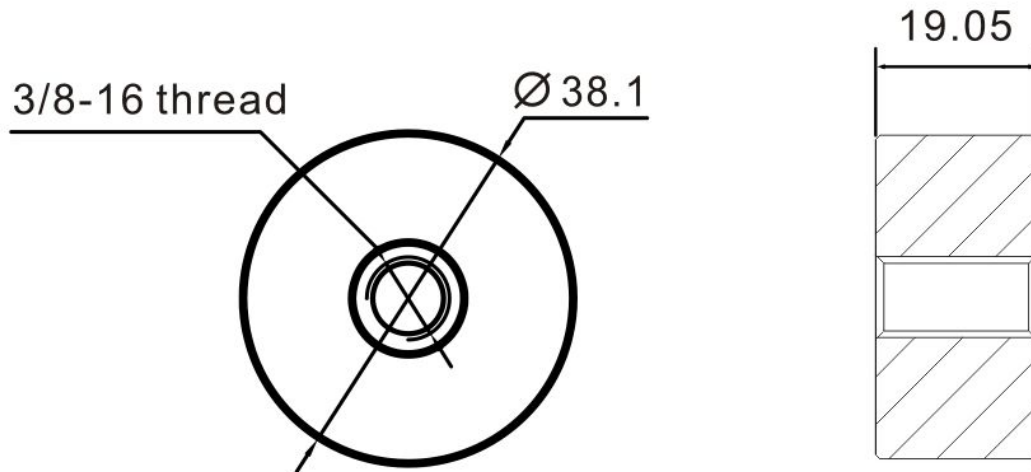

1-1/2" Standoff Base with 3/8-16 Thread

Code No.: SB150075XXX

- * Mounting hardware and standoff cap sold separately
- * Stainless steel 316
- * See online for available finishes

Suggested Layout:

Option 1

Option 2

* Actual weight capacity depends on mounting hardware and substrate material.