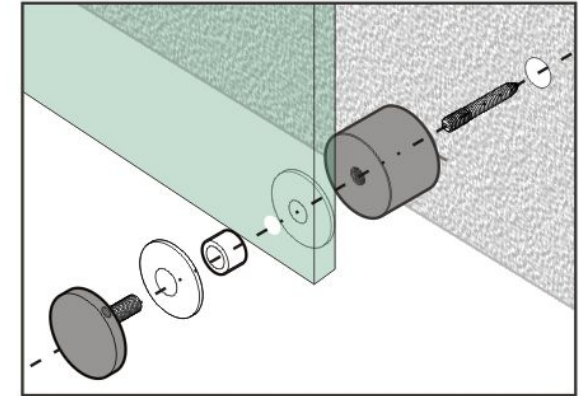

1-1/2" Standoff Base with 3/8-16 Thread

Code No.: SB150075XXX

- * Mounting hardware and standoff cap sold separately
- * Stainless steel 316
- * See online for available finishes

Suggested Layout:

Option 1

Option 2

* Actual weight capacity depends on mounting hardware and substrate material.