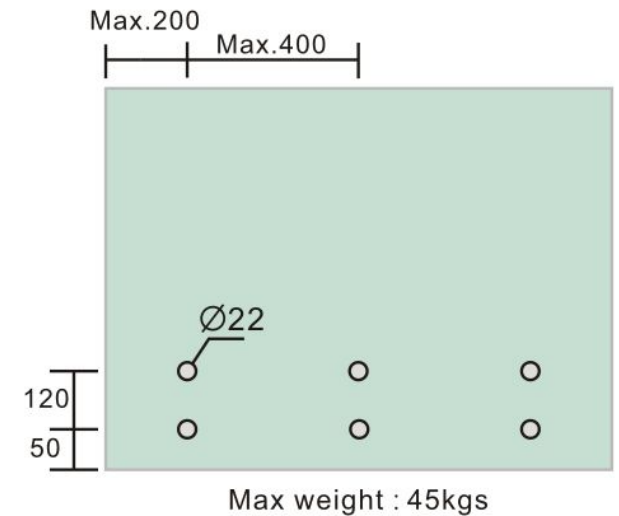

1-1/2" Standoff Base with 3/8-16 Thread

Code No.: SB150075XXX

- * Mounting hardware and standoff cap sold separately
- * Stainless steel 316
- * See online for available finishes

Suggested Layout:

Option 1

Option 2

* Actual weight capacity depends on mounting hardware and substrate material.