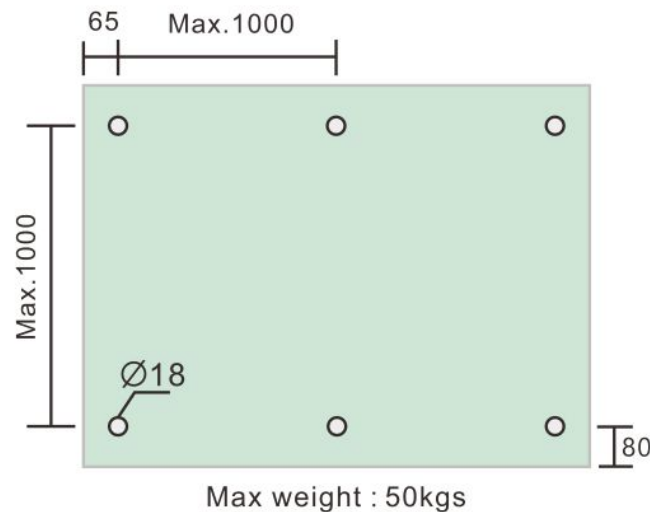

1-3/4" Standoff Base with 5/16-18 Thread

Code No.: SB175075XXX

- * Mounting hardware and standoff cap sold separately
- * Stainless steel 316
- * See online for available finishes

Suggested Layout:

Option 1

Option 2

* Actual weight capacity depends on mounting hardware and substrate material.