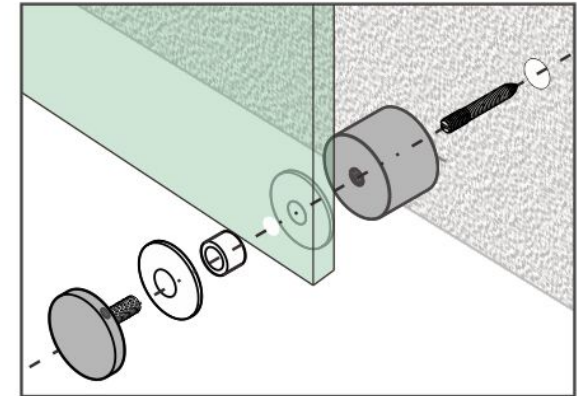

1-3/4" Standoff Base with 5/16-18 Thread

Code No.: SB175075XXX

- * Mounting hardware and standoff cap sold separately
- * Stainless steel 316
- * See online for available finishes

Suggested Layout:

Option 1

Option 2

* Actual weight capacity depends on mounting hardware and substrate material.