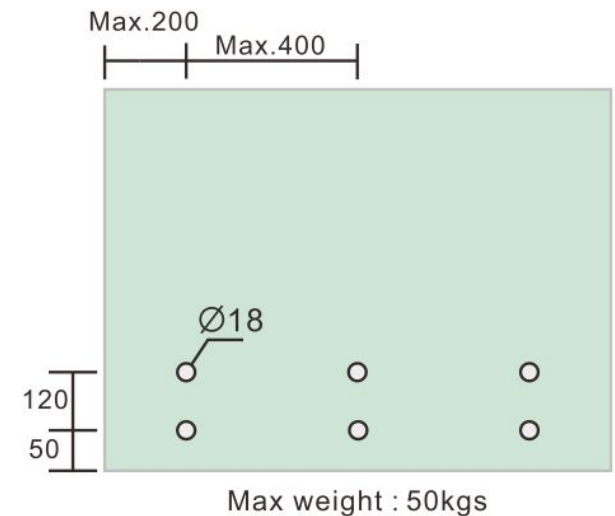

1-3/4" Standoff Base with 5/16-18 Thread

Code No.: SB175075XXX

- * Mounting hardware and standoff cap sold separately
- * Stainless steel 316
- * See online for available finishes

Suggested Layout:

Option 1

Option 2

* Actual weight capacity depends on mounting hardware and substrate material.