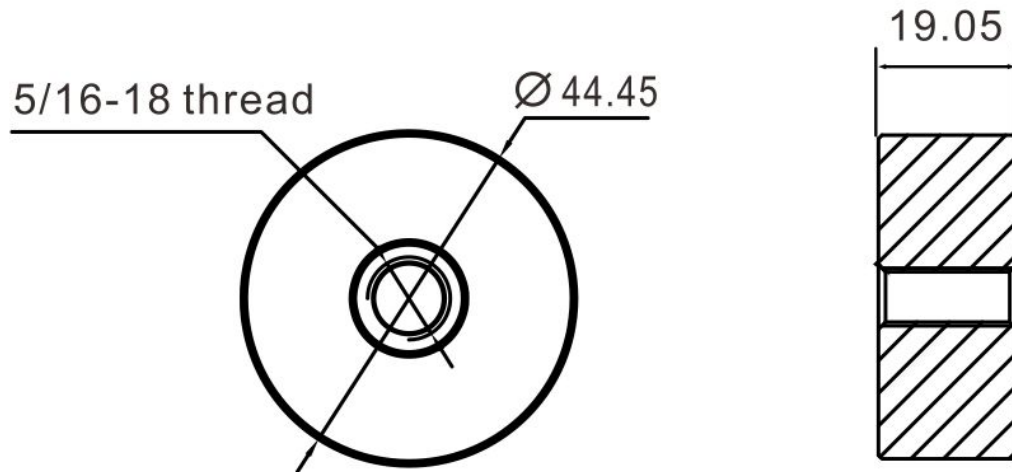

1-3/4" Standoff Base with 5/16-18 Thread

Code No.: SB175075XXX

- * Mounting hardware and standoff cap sold separately
- * Stainless steel 316
- * See online for available finishes

Suggested Layout:

Option 1

Option 2

* Actual weight capacity depends on mounting hardware and substrate material.