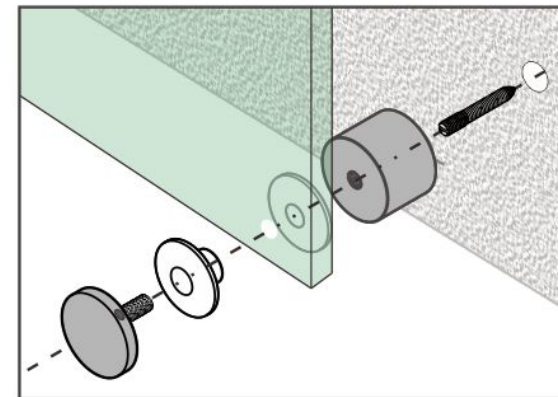

2" Standoff Base with 3/8-16 Thread

Code No.: SB200050XXX

- * Mounting hardware and standoff cap sold separately
- * Stainless steel 316
- * See online for available finishes

Suggested Layout:

Option 1

Max weight : 60kgs

Option 2

Max weight : 60kgs

* Actual weight capacity depends on mounting hardware and substrate material.