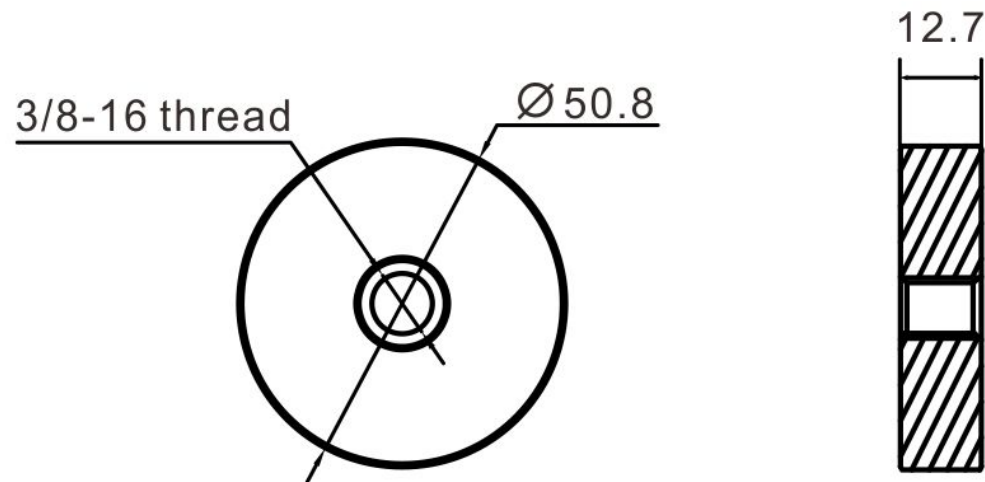

2" Standoff Base with 3/8-16 Thread

Code No.: SB200050XXX

- * Mounting hardware and standoff cap sold separately
- * Stainless steel 316
- * See online for available finishes

Suggested Layout:

Option 1

Max weight : 60kgs

Option 2

Max weight : 60kgs

* Actual weight capacity depends on mounting hardware and substrate material.