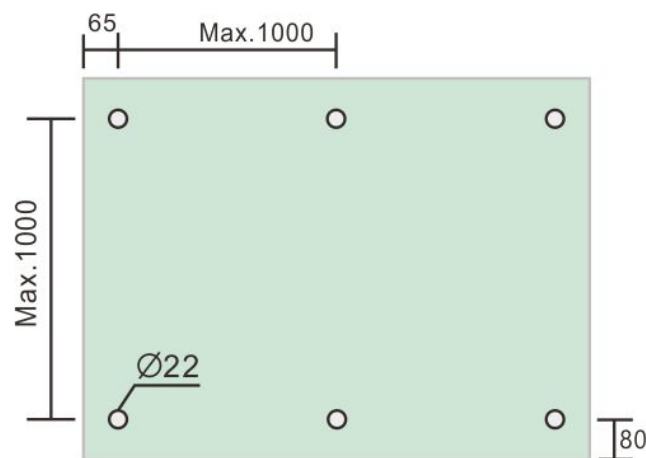

2" Standoff Base with 3/8-16 Thread

Code No.: SB200050XXX

- * Mounting hardware and standoff cap sold separately
- * Stainless steel 316
- * See online for available finishes

Suggested Layout:

Option 1

Max weight : 60kgs

Option 2

Max weight : 60kgs

* Actual weight capacity depends on mounting hardware and substrate material.