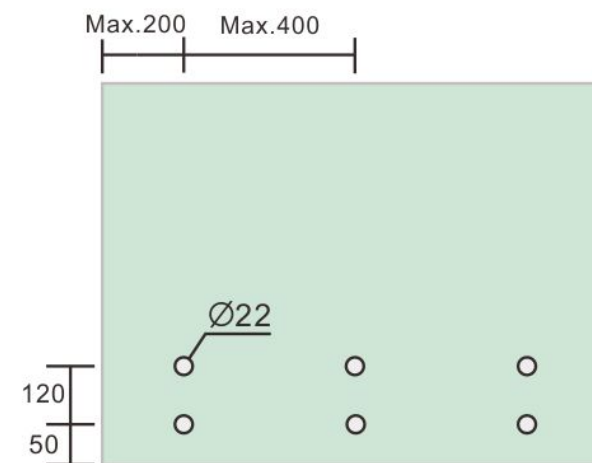

2" Standoff Base with 3/8-16 Thread

Code No.: SB200050XXX

- * Mounting hardware and standoff cap sold separately
- * Stainless steel 316
- * See online for available finishes

Suggested Layout:

Option 1

Max weight : 60kgs

Option 2

Max weight : 60kgs

* Actual weight capacity depends on mounting hardware and substrate material.