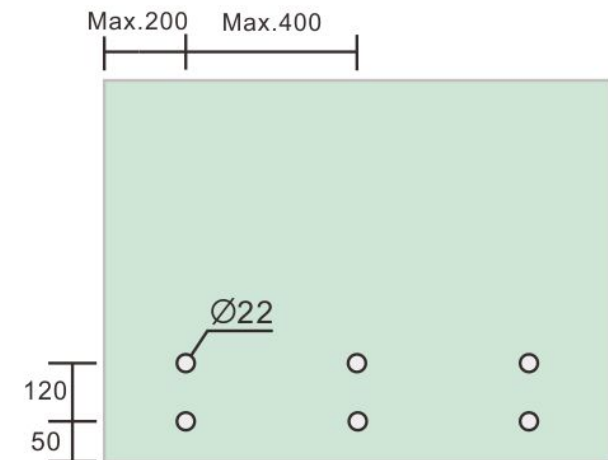

2" Standoff Base with 3/8-16 Thread

Code No.: SB200100XXX

- * Mounting hardware and standoff cap sold separately
- * Stainless steel 316
- * See online for available finishes

Suggested Layout:

Option 1

Max weight : 60kgs

Option 2

Max weight : 60kgs

* Actual weight capacity depends on mounting hardware and substrate material.