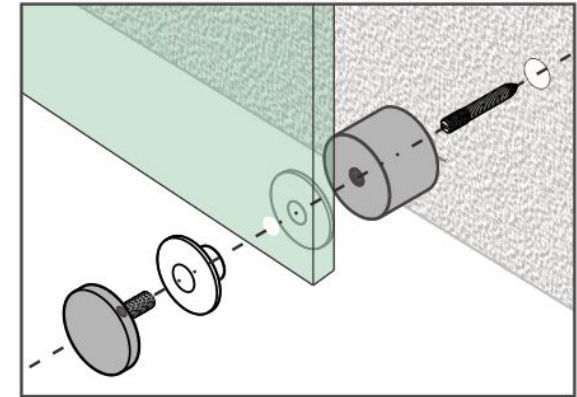

2" Standoff Base with 3/8-16 Thread

Code No.: SB200100XXX

- * Mounting hardware and standoff cap sold separately
- * Stainless steel 316
- * See online for available finishes

Suggested Layout:

Option 1

Max weight : 60kgs

Option 2

Max weight : 60kgs

* Actual weight capacity depends on mounting hardware and substrate material.