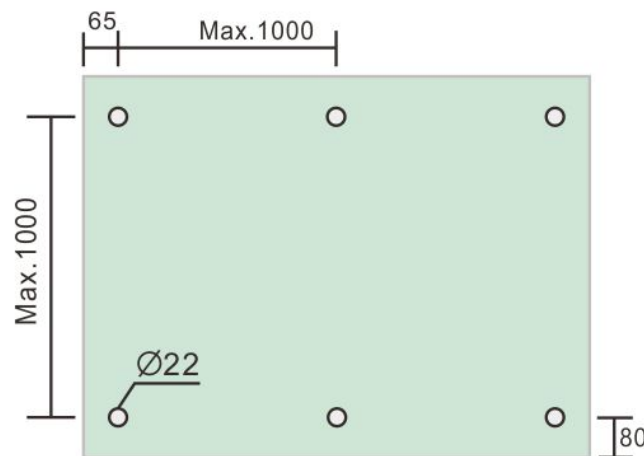

2" Standoff Base with 3/8-16 Thread

Code No.: SB200100XXX

- * Mounting hardware and standoff cap sold separately
- * Stainless steel 316
- * See online for available finishes

Suggested Layout:

Option 1

Max weight : 60kgs

Option 2

Max weight : 60kgs

* Actual weight capacity depends on mounting hardware and substrate material.