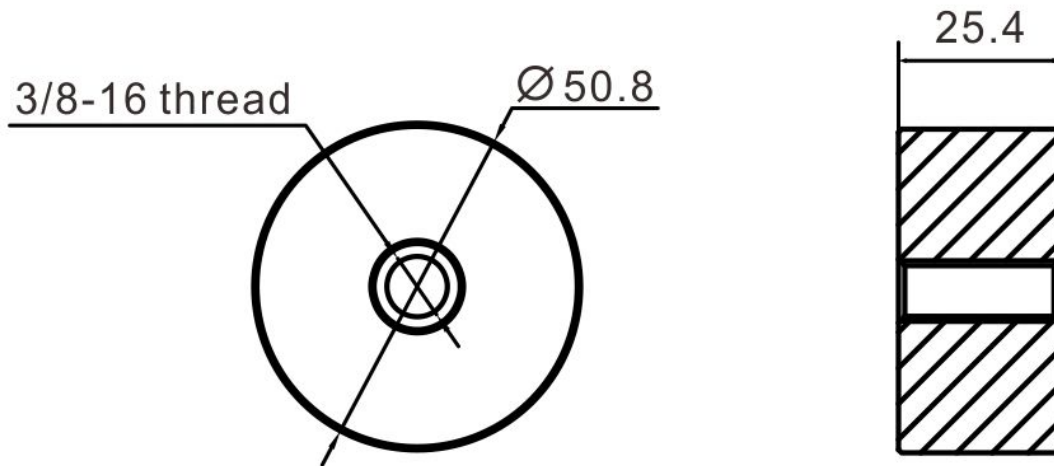

2" Standoff Base with 3/8-16 Thread

Code No.: SB200100XXX

- * Mounting hardware and standoff cap sold separately
- * Stainless steel 316
- * See online for available finishes

Suggested Layout:

Option 1

Max weight : 60kgs

Option 2

Max weight : 60kgs

* Actual weight capacity depends on mounting hardware and substrate material.