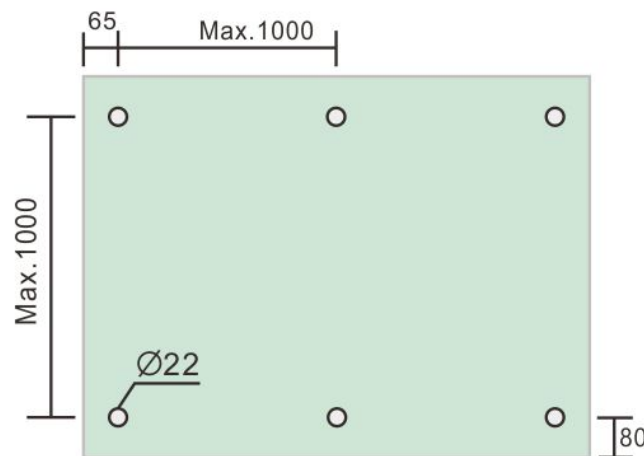

## 2" Standoff Base with 3/8-16 Thread

Code No.: SB200150XXX

- \* Mounting hardware and standoff cap sold separately
- \* Stainless steel 316
- \* See online for available finishes

### Suggested Layout:

Option 1

Max weight : 60kgs

Option 2

Max weight : 60kgs

\* Actual weight capacity depends on mounting hardware and substrate material.