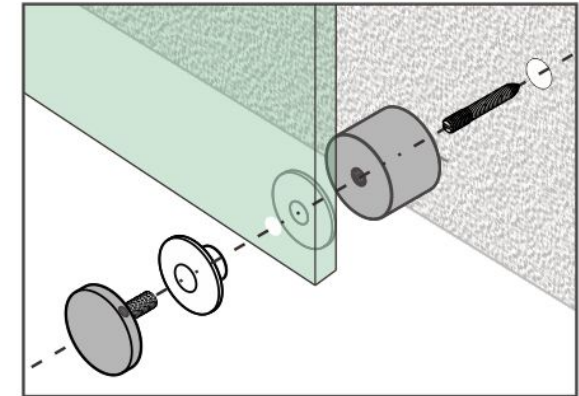

## 2" Standoff Base with 3/8-16 Thread

Code No.: SB200150XXX

- \* Mounting hardware and standoff cap sold separately
- \* Stainless steel 316
- \* See online for available finishes

### Suggested Layout:

Option 1

Max weight : 60kgs

Option 2

Max weight : 60kgs

\* Actual weight capacity depends on mounting hardware and substrate material.