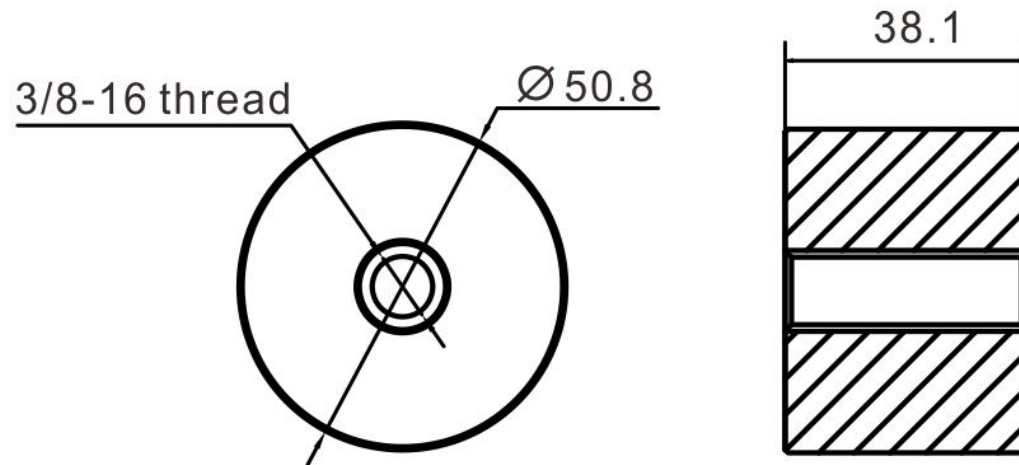

## 2" Standoff Base with 3/8-16 Thread

Code No.: SB200150XXX

- \* Mounting hardware and standoff cap sold separately
- \* Stainless steel 316
- \* See online for available finishes

### Suggested Layout:

Option 1

Max weight : 60kgs

Option 2

Max weight : 60kgs

\* Actual weight capacity depends on mounting hardware and substrate material.