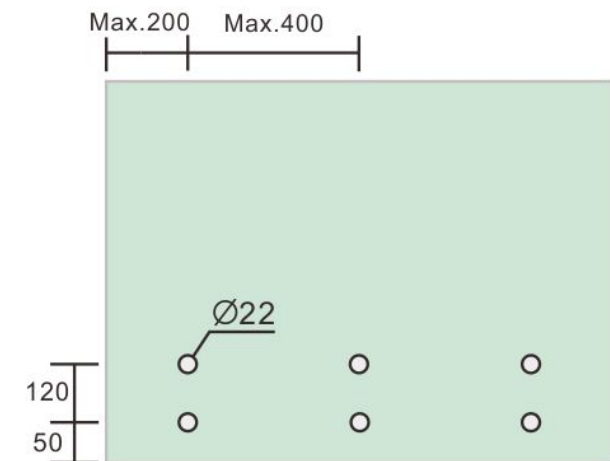

## 2" Standoff Base with 3/8-16 Thread

Code No.: SB200150XXX

- \* Mounting hardware and standoff cap sold separately
- \* Stainless steel 316
- \* See online for available finishes

### Suggested Layout:

Option 1

Max weight : 60kgs

Option 2

Max weight : 60kgs

\* Actual weight capacity depends on mounting hardware and substrate material.