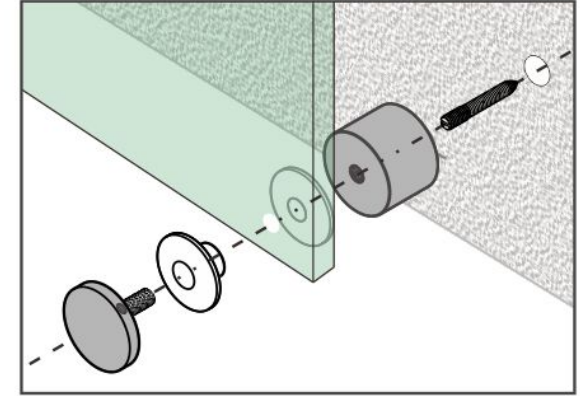

2" Standoff Base with 3/8-16 Thread

Code No.: SB200250XXX

- * Mounting hardware and standoff cap sold separately
- * Stainless steel 316
- * See online for available finishes

Suggested Layout:

Option 1

Max weight : 60kgs

Option 2

Max weight : 60kgs

* Actual weight capacity depends on mounting hardware and substrate material.