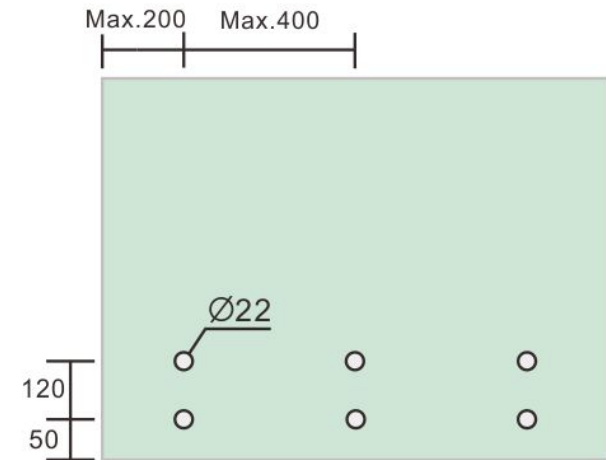

2" Standoff Base with 3/8-16 Thread

Code No.: SB200250XXX

- * Mounting hardware and standoff cap sold separately
- * Stainless steel 316
- * See online for available finishes

Suggested Layout:

Option 1

Max weight : 60kgs

Option 2

Max weight : 60kgs

* Actual weight capacity depends on mounting hardware and substrate material.