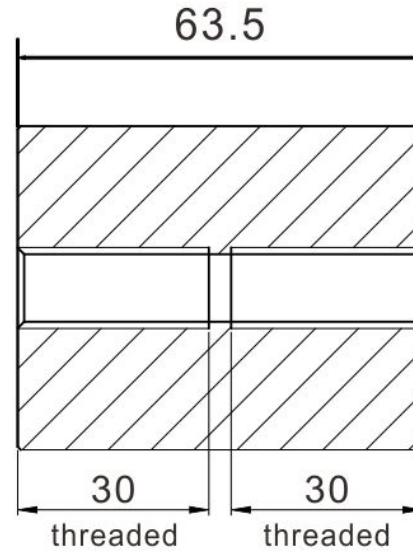

2" Standoff Base with 3/8-16 Thread

Code No.: SB200250XXX

- * Mounting hardware and standoff cap sold separately
- * Stainless steel 316
- * See online for available finishes

Suggested Layout:

Option 1

Max weight : 60kgs

Option 2

Max weight : 60kgs

* Actual weight capacity depends on mounting hardware and substrate material.