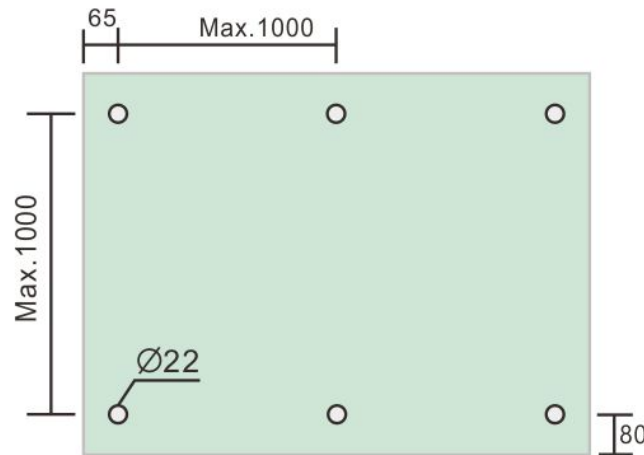

2" Standoff Base with 3/8-16 Thread

Code No.: SB200250XXX

- * Mounting hardware and standoff cap sold separately
- * Stainless steel 316
- * See online for available finishes

Suggested Layout:

Option 1

Max weight : 60kgs

Option 2

Max weight : 60kgs

* Actual weight capacity depends on mounting hardware and substrate material.