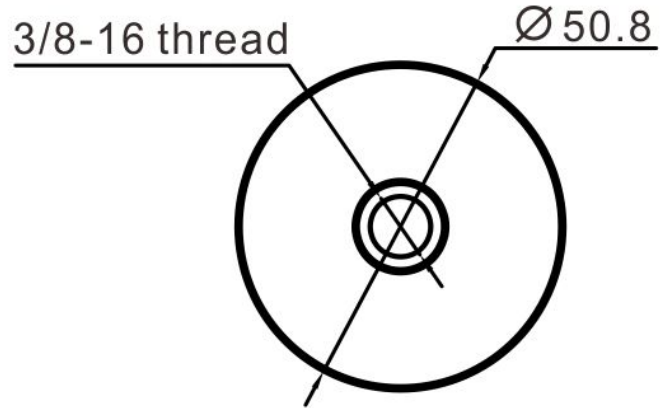

2" Standoff Base with 3/8-16 Thread

Code No.: SB200250XXX

- * Mounting hardware and standoff cap sold separately
- * Stainless steel 316
- * See online for available finishes

Suggested Layout:

Option 1

Max weight : 60kgs

Option 2

Max weight : 60kgs

* Actual weight capacity depends on mounting hardware and substrate material.