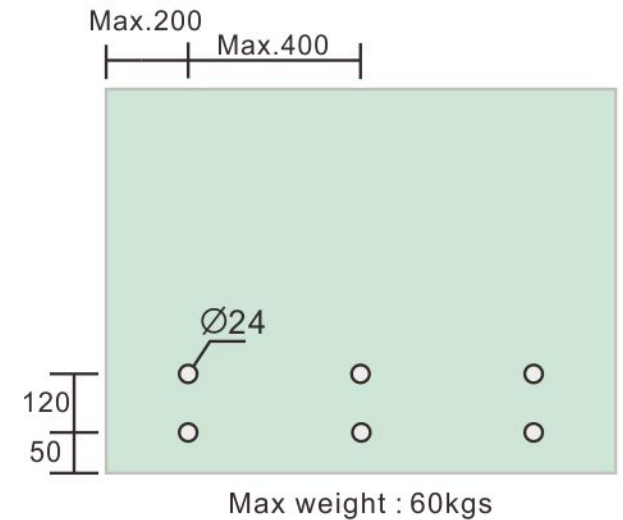

# 2" Standoff Base with 1/2-13 Thread

Code No.:SBA200050XXX

- \* Mounting hardware and standoff cap sold separately
- \* Stainless steel 316
- \* See online for available finishes

## Suggested Layout:

Option 1

Option 2

\* Actual weight capacity depends on mounting hardware and substrate material.