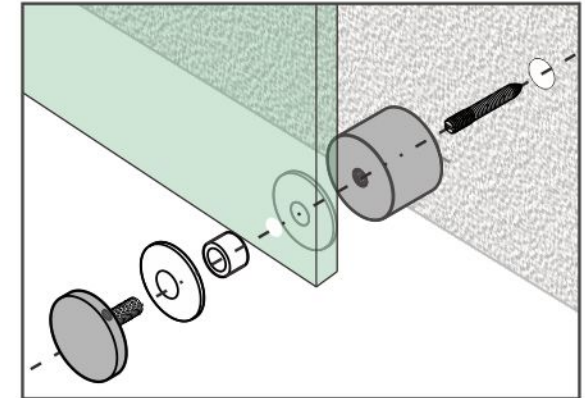

# 2" Standoff Base with 1/2-13 Thread

Code No.:SBA200050XXX

- \* Mounting hardware and standoff cap sold separately
- \* Stainless steel 316
- \* See online for available finishes

## Suggested Layout:

Option 1

Option 2

\* Actual weight capacity depends on mounting hardware and substrate material.