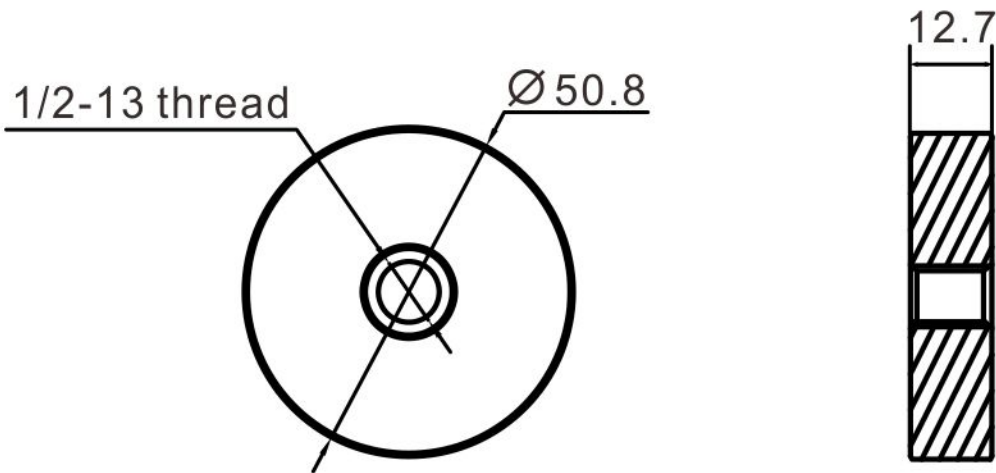

# 2" Standoff Base with 1/2-13 Thread

Code No.:SBA200050XXX

- \* Mounting hardware and standoff cap sold separately
- \* Stainless steel 316
- \* See online for available finishes

## Suggested Layout:

Option 1

Option 2

\* Actual weight capacity depends on mounting hardware and substrate material.