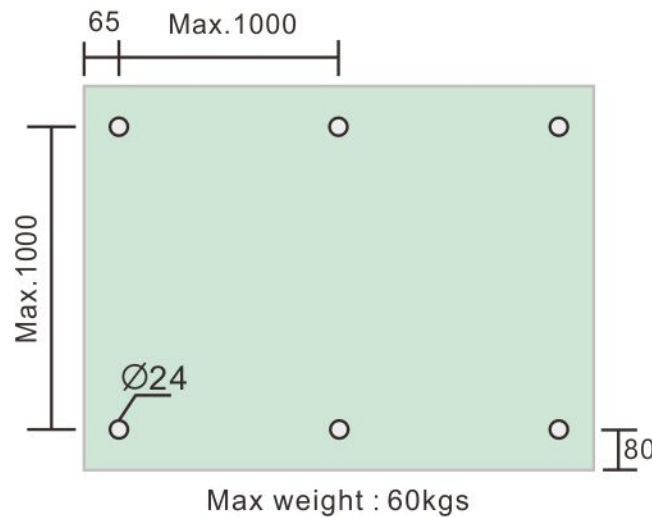

# 2" Standoff Base with 1/2-13 Thread

Code No.:SBA200050XXX

- \* Mounting hardware and standoff cap sold separately
- \* Stainless steel 316
- \* See online for available finishes

## Suggested Layout:

Option 1

Option 2

\* Actual weight capacity depends on mounting hardware and substrate material.