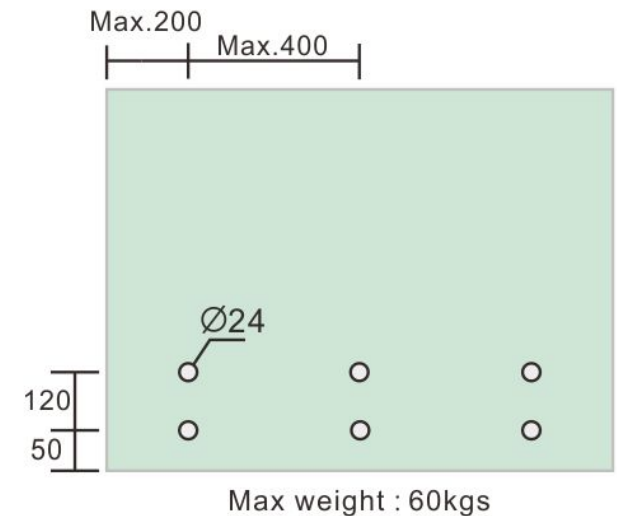

# 2" Standoff Base with 1/2-13 Thread

Code No.:SBA200075XXX

- \* Mounting hardware and standoff cap sold separately
- \* Stainless steel 316
- \* See online for available finishes

## Suggested Layout:

Option 1

Option 2

\* Actual weight capacity depends on mounting hardware and substrate material.