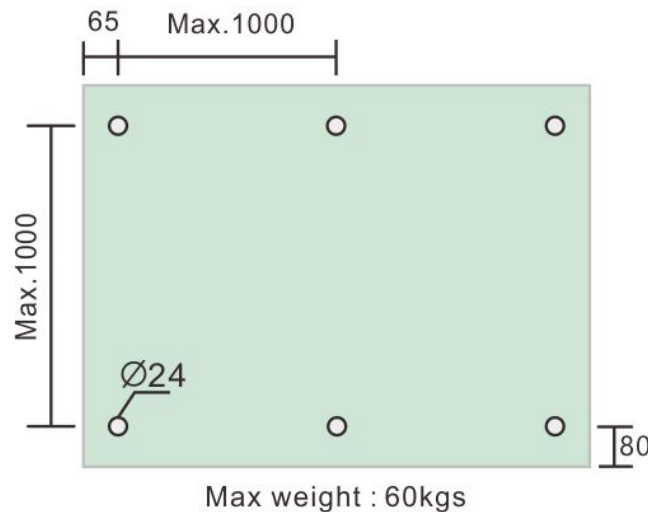

# 2" Standoff Base with 1/2-13 Thread

Code No.:SBA200075XXX

- \* Mounting hardware and standoff cap sold separately
- \* Stainless steel 316
- \* See online for available finishes

## Suggested Layout:

Option 1

Option 2

\* Actual weight capacity depends on mounting hardware and substrate material.