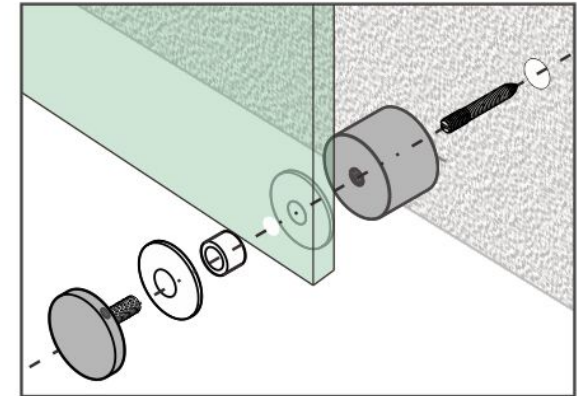

# 2" Standoff Base with 1/2-13 Thread

Code No.:SBA200075XXX

- \* Mounting hardware and standoff cap sold separately
- \* Stainless steel 316
- \* See online for available finishes

## Suggested Layout:

Option 1

Option 2

\* Actual weight capacity depends on mounting hardware and substrate material.