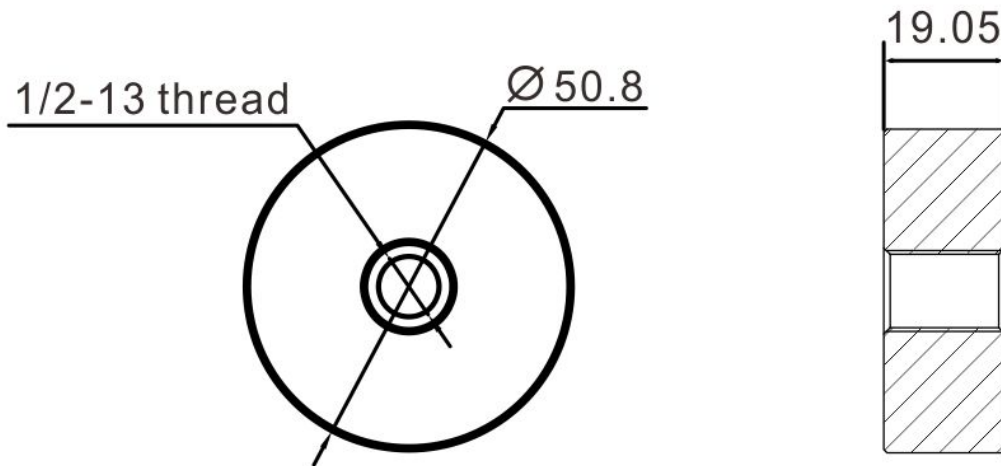

# 2" Standoff Base with 1/2-13 Thread

Code No.:SBA200075XXX

- \* Mounting hardware and standoff cap sold separately
- \* Stainless steel 316
- \* See online for available finishes

## Suggested Layout:

Option 1

Option 2

\* Actual weight capacity depends on mounting hardware and substrate material.