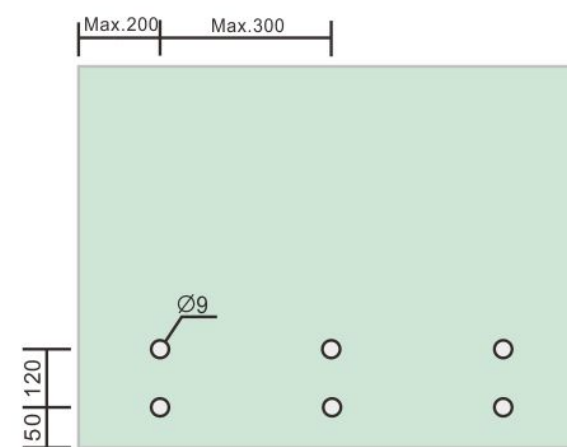

Option 2

Max weight : 10kgs

* Actual weight capacity depends on mounting hardware and substrate material.