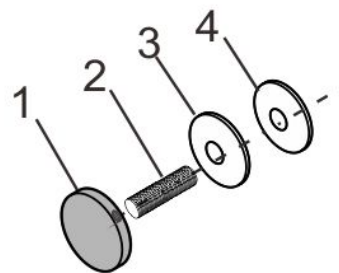

# 1/2" Standoff Cap with 10-24 Thread

Code No.: SC050025XXX

#	Name	Qty
1	Cap	1
2	Screw 10-24x38mm	1
3	Gasket	1
4	Gasket	1

## Suggested Layout:

- \* Mounting hardware and standoff base sold separately
- \* Stainless steel 316
- \* See online for available finishes

### Option 1

Max weight : 10kgs

### Option 2

Max weight : 10kgs

\* Actual weight capacity depends on mounting hardware and substrate material.