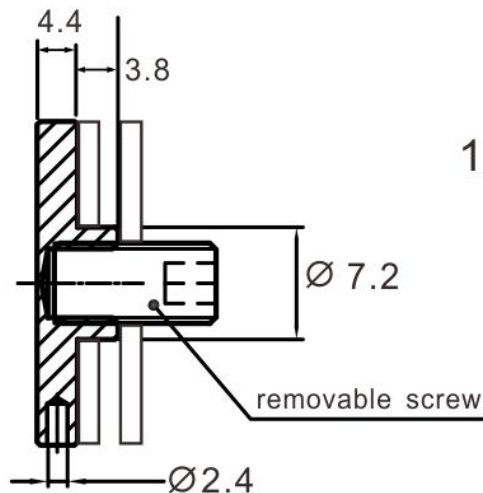

# 1/2" Standoff Cap with 10-24 Thread

Code No.: SC050025XXX

#	Name	Qty
1	Cap	1
2	Screw 10-24x38mm	1
3	Gasket	1
4	Gasket	1

## Suggested Layout:

- \* Mounting hardware and standoff base sold separately
- \* Stainless steel 316
- \* See online for available finishes

### Option 1

Max weight : 10kgs

### Option 2

Max weight : 10kgs

\* Actual weight capacity depends on mounting hardware and substrate material.