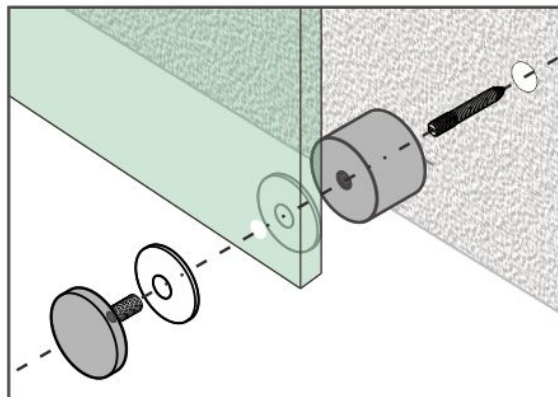

# 1/2" Standoff Cap with 10-24 Thread

Code No.: SC050025XXX

#	Name	Qty
1	Cap	1
2	Screw 10-24x38mm	1
3	Gasket	1
4	Gasket	1

## Suggested Layout:

- \* Mounting hardware and standoff base sold separately
- \* Stainless steel 316
- \* See online for available finishes