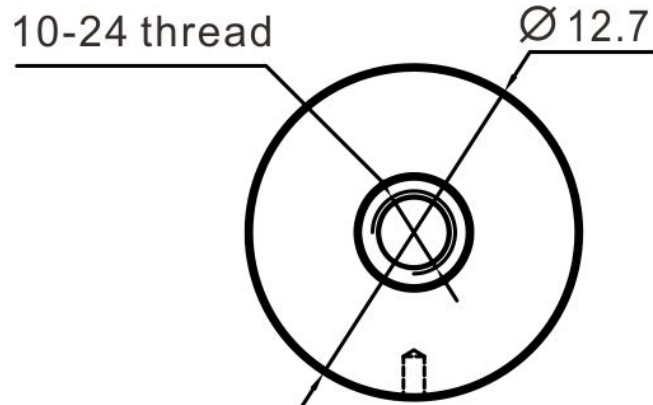

# 1/2" Standoff Cap with 10-24 Thread

Code No.: SC050025XXX

#	Name	Qty
1	Cap	1
2	Screw 10-24x38mm	1
3	Gasket	1
4	Gasket	1

## Suggested Layout:

- \* Mounting hardware and standoff base sold separately
- \* Stainless steel 316
- \* See online for available finishes