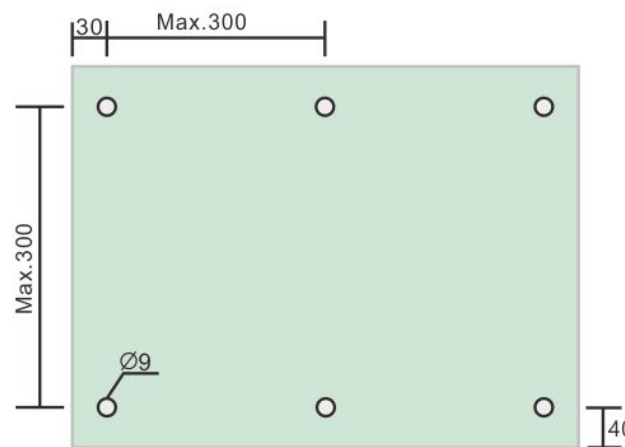

# 1/2" Standoff Cap with 10-24 Thread

Code No.: SC050025XXX

#	Name	Qty
1	Cap	1
2	Screw 10-24x38mm	1
3	Gasket	1
4	Gasket	1

## Suggested Layout:

- \* Mounting hardware and standoff base sold separately
- \* Stainless steel 316
- \* See online for available finishes

### Option 1

Max weight : 10kgs

### Option 2

Max weight : 10kgs

\* Actual weight capacity depends on mounting hardware and substrate material.