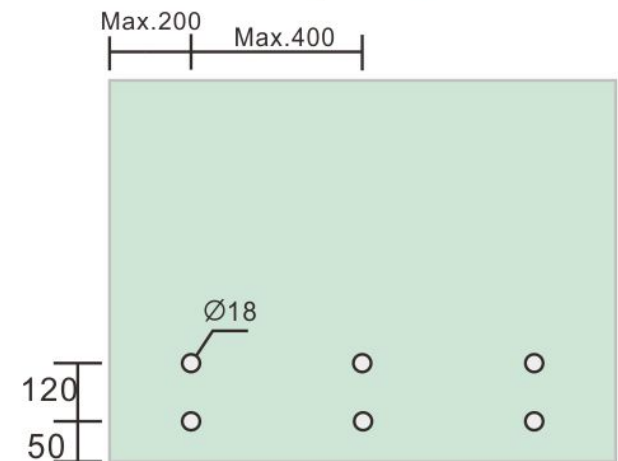

1-3/4" Standoff Cap with 5/16-18 Thread

Code No.: SC175025XXX

#	Name	Qty
1	Cap	1
2	Screw 5/16-18x25.4mm	1
3	Gasket	1
4	Washer	1
5	Gasket	1

Suggested Layout:

- * Mounting hardware and standoff base sold separately
- * Stainless steel 316
- * See online for available finishes

Option 1

Max weight : 50kgs

Option 2

Max weight : 50kgs

* Actual weight capacity depends on mounting hardware and substrate material.