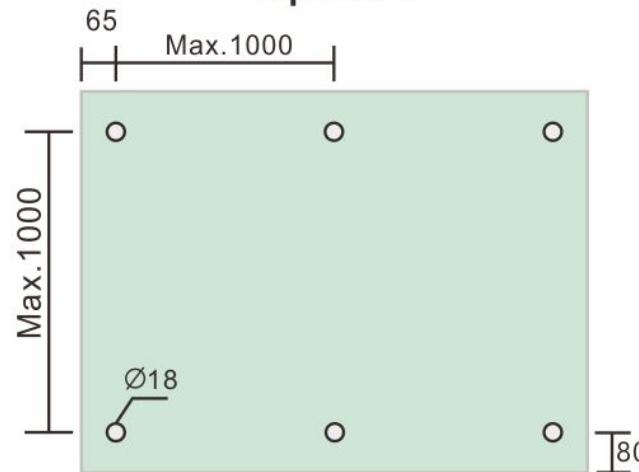

1-3/4" Standoff Cap with 5/16-18 Thread

Code No.: SC175025XXX

#	Name	Qty
1	Cap	1
2	Screw 5/16-18x25.4mm	1
3	Gasket	1
4	Washer	1
5	Gasket	1

Suggested Layout:

- * Mounting hardware and standoff base sold separately
- * Stainless steel 316
- * See online for available finishes

Option 1

Max weight : 50kgs

Option 2

Max weight : 50kgs

* Actual weight capacity depends on mounting hardware and substrate material.