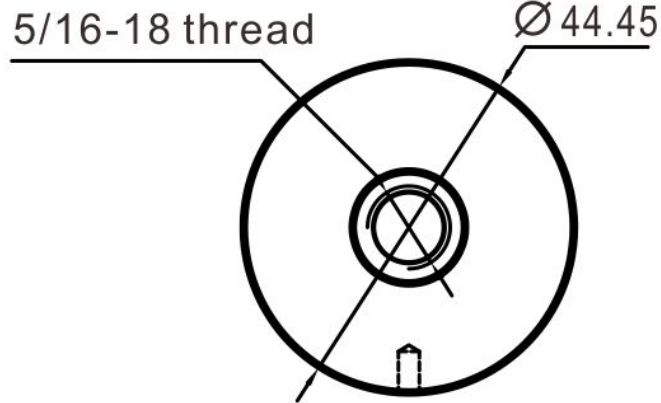

1-3/4" Standoff Cap with 5/16-18 Thread

Code No.: SC175025XXX

#	Name	Qty
1	Cap	1
2	Screw 5/16-18x25.4mm	1
3	Gasket	1
4	Washer	1
5	Gasket	1

Suggested Layout:

- * Mounting hardware and standoff base sold separately
- * Stainless steel 316
- * See online for available finishes

Option 1

Max weight : 50kgs

Option 2

Max weight : 50kgs

* Actual weight capacity depends on mounting hardware and substrate material.