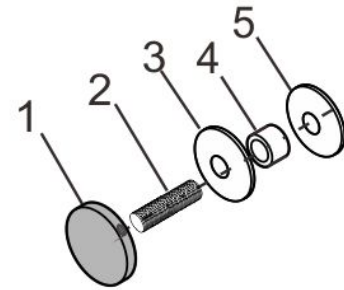

1-3/4" Standoff Cap with 5/16-18 Thread

Code No.: SC175025XXX

#	Name	Qty
1	Cap	1
2	Screw 5/16-18x25.4mm	1
3	Gasket	1
4	Washer	1
5	Gasket	1

Suggested Layout:

- * Mounting hardware and standoff base sold separately
- * Stainless steel 316
- * See online for available finishes

Option 1

Max weight : 50kgs

Option 2

Max weight : 50kgs

* Actual weight capacity depends on mounting hardware and substrate material.