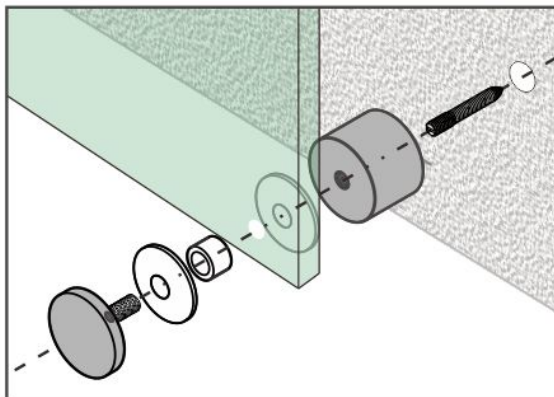

1-3/4" Standoff Cap with 5/16-18 Thread

Code No.: SC175025XXX

#	Name	Qty
1	Cap	1
2	Screw 5/16-18x25.4mm	1
3	Gasket	1
4	Washer	1
5	Gasket	1

Suggested Layout:

- * Mounting hardware and standoff base sold separately
- * Stainless steel 316
- * See online for available finishes