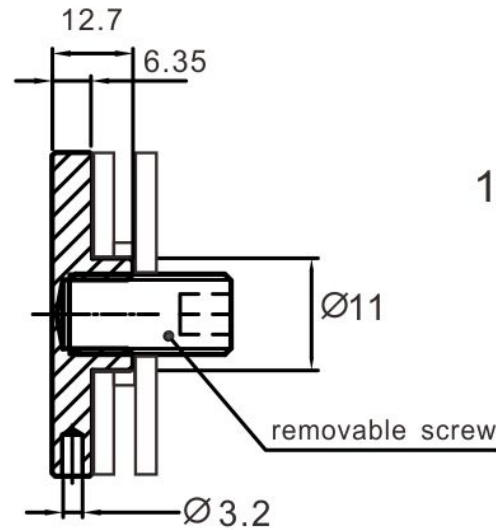

1-3/4" Standoff Cap with 5/16-18 Thread

Code No.: SC175025XXX

#	Name	Qty
1	Cap	1
2	Screw 5/16-18x25.4mm	1
3	Gasket	1
4	Washer	1
5	Gasket	1

Suggested Layout:

- * Mounting hardware and standoff base sold separately
- * Stainless steel 316
- * See online for available finishes

Option 1

Max weight : 50kgs

Option 2

Max weight : 50kgs

* Actual weight capacity depends on mounting hardware and substrate material.