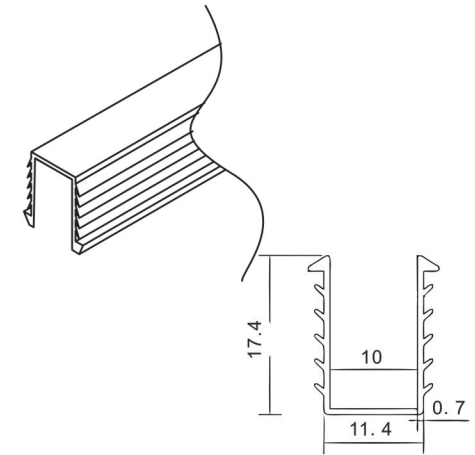

Header extrusion

Snap-In filler insert

Clear glazing vinyl

Wall mounting brackets
(per pair with mounting screw and anchor)

Length; 98"

Material	Aluminum + PVC	 Richelieu <i>PRODUITS VERRIERS</i> <i>GLAZING SUPPLIES</i>	
Finish	Matte Black		
Unit	mm	Product	Deluxe Flat Profile Shower Door Header Kit
		Code No.	SDH098SQMB