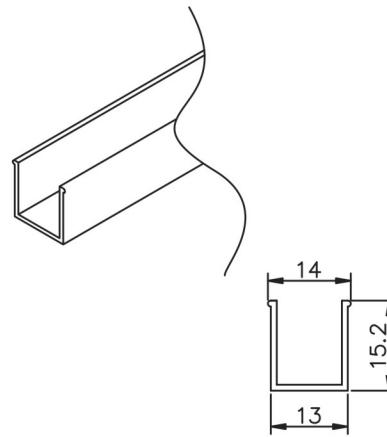

Header extrusion

Snap-In filler insert

Clear glazing vinyl

Wall mounting brackets
(per pair with mounting screw and anchor)

Length; 98"

Material	Aluminum + PVC	 Richelieu <i>PRODUITS VERRIERS</i> <i>GLAZING SUPPLIES</i>	
Finish	Matte Black		
Unit	mm	Product	Deluxe Flat Profile Shower Door Header Kit
		Code No.	SDH098SQMB