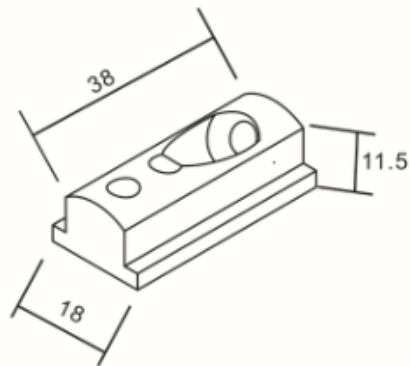

Header extrusion

Snap-In filler insert

Clear glazing vinyl

Wall mounting brackets
(per pair with mounting screw and anchor)

Length; 98"

Material	Aluminum + PVC	 Richelieu <i>PRODUITS VERRIERS</i> <i>GLAZING SUPPLIES</i>	
Finish	Matte Black		
Unit	mm	Product	Deluxe Flat Profile Shower Door Header Kit
		Code No.	SDH098SQMB