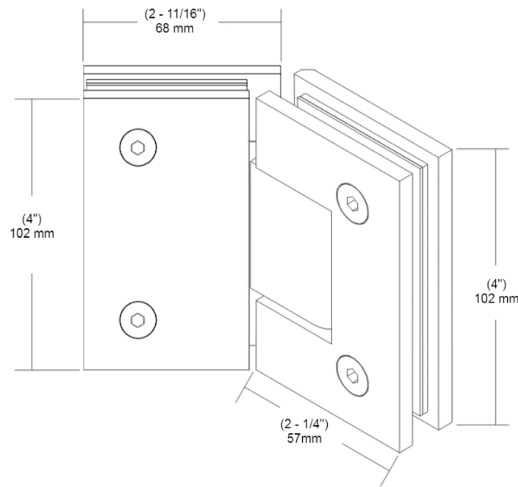

## Measurements:

### Components for 1 Hinge:

SN	Name	Qty
1	Hinge	1
2	1 mm (1/32) Gasket	4
3	2 mm (3/32) Gasket	4
4	Hinge Plate	1
5	Hex Screws M6 x 16mm (5/8)	4
6	Phillips Screws M6 x 15 mm (19/32)	4
7	Allen Key	1
8	Plastic Collar	2
9	Removable Pin	2

► **Capacity For 2 Hinges:**  
 Weight: 50 kg (110Lb)  
 Door Width: 914 mm (36")

► **Capacity For 3 Hinges:**  
 Weight: 63 kg (139Lb)  
 Door Width: 914 mm (36")

## Dimensions: