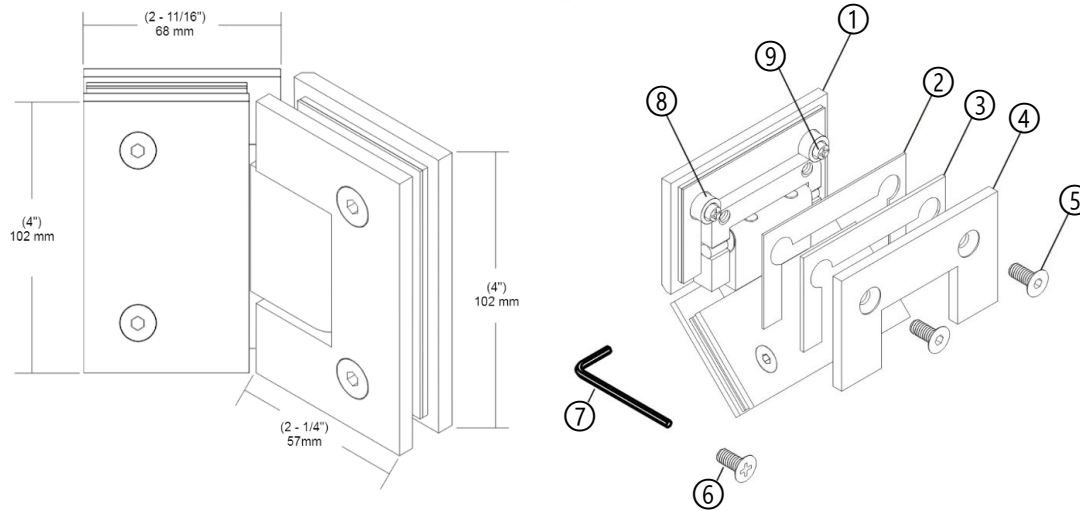

### Components for 1 Hinge:

SN	Name	Qty
1	Hinge	1
2	1 mm (1/32) Gasket	4
3	2 mm (3/32) Gasket	4
4	Hinge Plate	1
5	Hex Screws M6 x 16mm (5/8)	4
6	Phillips Screws M6 x 15 mm (19/32)	4
7	Allen Key	1
8	Plastic Collar	2
9	Removable Pin	2

\* See online for available finishes  
 \* For glass 8-12mm (5/16" – 1/2")

► **8 mm (5/16") glass:**  
 2 mm (3/32") & 1 mm (1/32")

► **10 mm (3/8") glass:**  
 2 mm (3/32") gasket

► **12 mm (1/2") glass:**  
 1 mm (3/32") gasket

► **Capacity For 2 Hinges:**  
 Weight: 50 kg (110Lb)  
 Door Width: 914 mm (36")

► **Capacity For 3 Hinges:**  
 Weight: 63 kg (139Lb)  
 Door Width: 914 mm (36")

## Dimensions: