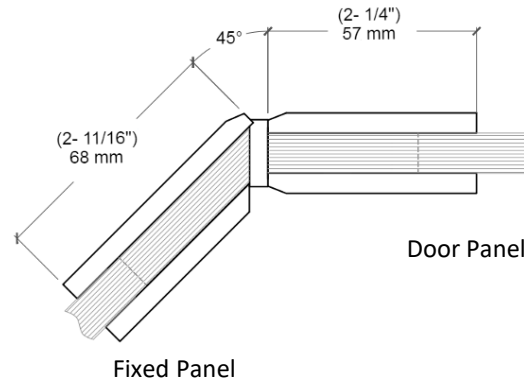

### Components for 1 Hinge:

SN	Name	Qty
1	Hinge	1
2	1 mm (1/32) Gasket	4
3	2 mm (3/32) Gasket	4
4	Hinge Plate	1
5	Hex Screws M6 x 16mm (5/8)	4
6	Phillips Screws M6 x 15 mm (19/32)	4
7	Allen Key	1
8	Plastic Collar	2
9	Removable Pin	2

\* See online for available finishes  
 \* For glass 8-12mm (5/16" – 1/2")

► **8 mm (5/16") glass:**  
 2 mm (3/32") & 1 mm (1/32")

► **10 mm (3/8") glass:**  
 2 mm (3/32") gasket

► **12 mm (1/2") glass:**  
 1 mm (3/32") gasket

► **Capacity For 2 Hinges:**  
 Weight: 50 kg (110Lb)  
 Door Width: 914 mm (36")

► **Capacity For 3 Hinges:**  
 Weight: 63 kg (139Lb)  
 Door Width: 914 mm (36")

## Dimensions: