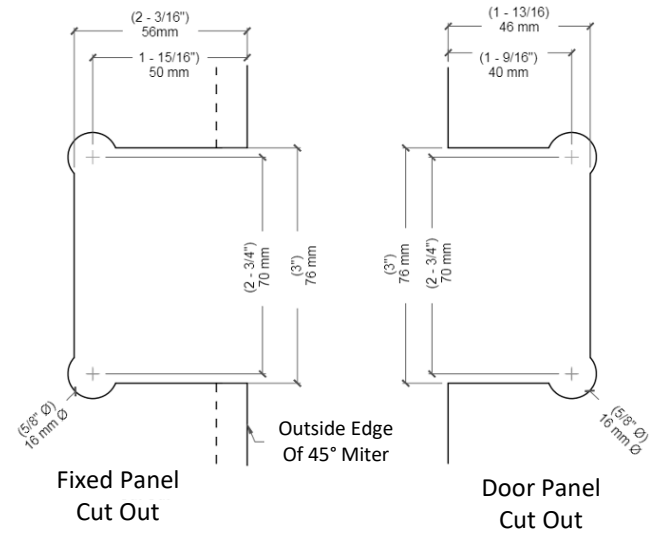

\* See online for available finishes  
 \* For glass 8-12mm (5/16" – 1/2")

► **8 mm (5/16") glass:**  
 2 mm (3/32") & 1 mm (1/32")

► **10 mm (3/8") glass:**  
 2 mm (3/32") gasket

► **12 mm (1/2") glass:**  
 1 mm (3/32") gasket

► **Capacity For 2 Hinges:**  
 Weight: 50 kg (110Lb)  
 Door Width: 914 mm (36")

► **Capacity For 3 Hinges:**  
 Weight: 63 kg (139Lb)  
 Door Width: 914 mm (36")

## Dimensions: