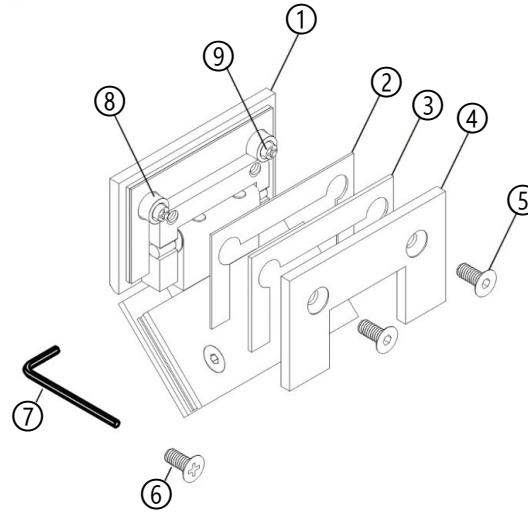

## Measurements:

### Components for 1 Hinge:

SN	Name	Qty
1	Hinge	1
2	1 mm (1/32) Gasket	4
3	2 mm (3/32) Gasket	4
4	Hinge Plate	1
5	Hex Screws M6 x 16mm (5/8)	4
6	Phillips Screws M6 x 15 mm (19/32)	4
7	Allen Key	1
8	Plastic Collar	2
9	Removable Pin	2

\* See online for available finishes  
 \* For glass 8-12mm (5/16" – 1/2")

► **8 mm (5/16") glass:**  
 2 mm (3/32") & 1 mm (1/32")

► **10 mm (3/8") glass:**  
 2 mm (3/32") gasket

► **12 mm (1/2") glass:**  
 1 mm (3/32") gasket

## Dimensions: