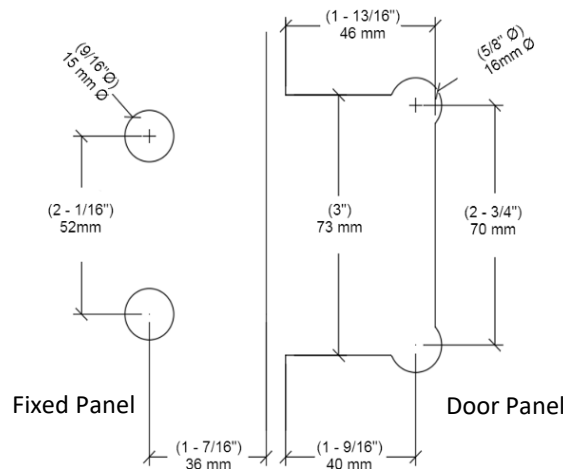

Glass Template:

Option #1: Mouse Ear Template