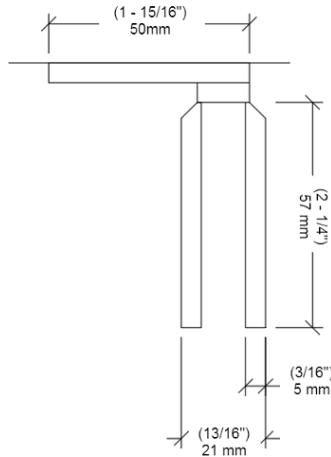

Glass Template:

Option #1: Mouse Ear Template