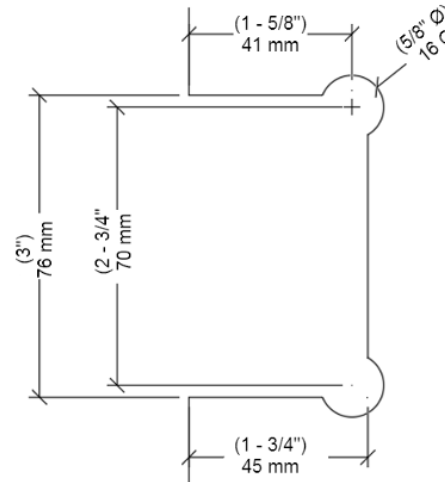

Glass Template:

Option #1: Mouse Ear Template