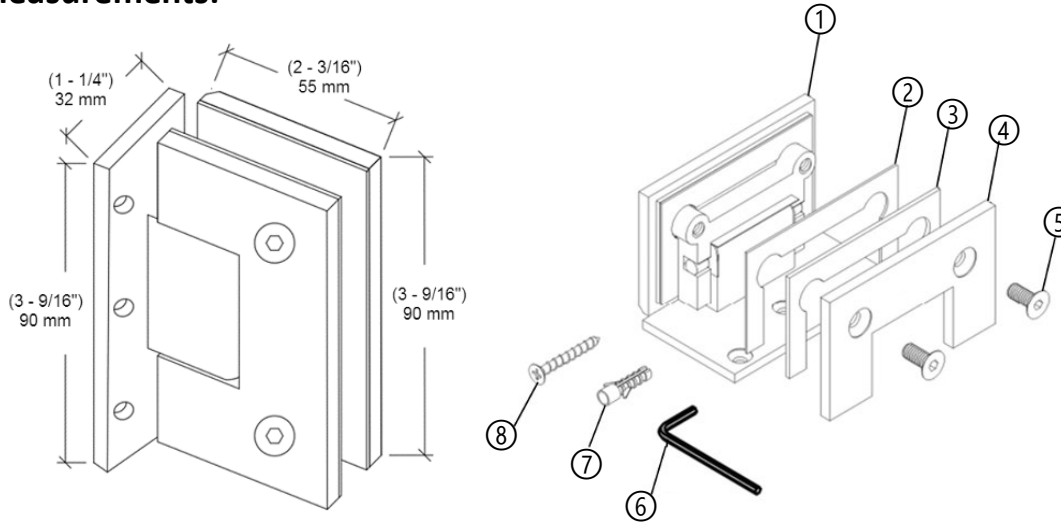

Measurements:

Components for 1 Hinge:		
SN	Name	Qty
1	Hinge	1
2	1 mm (1/32) Gasket	2
3	2 mm (3/32) Gasket	2
4	Hinge Plate	1
5	Assembly Screw	2
6	Allen Key	1
7	Plastic Wall Anchor	3
8	Self Tapping Screw	3

* See online for available finishes
 * For glass 8-12mm (5/16" – 1/2")
 * Self Centering Within 15° Of Close

► **8 mm (5/16") glass:**
 2 mm (3/32") & 1 mm (1/32")

► **10 mm (3/8") glass:**
 2 mm (3/32") gasket

► **12 mm (1/2") glass:**
 1 mm (3/32") gasket

► **Capacity For 2 Hinges:**
 Weight: 50 kg (110Lb)
 Door Width: 914 mm (36")

► **Capacity For 3 Hinges:**
 Weight: 63 kg (139Lb)
 Door Width: 914 mm (36")

Glass Template:

Option #1: Mouse Ear Template

Option #2: Square Template

Dimensions:

Composants pour une charnière:		
No	Nom	Qté
1	Charnière	1
2	Joint 1 mm (1/32)	2
3	Joint 2 mm (3/32)	2
4	Plaque de charnière	1
5	Vis d'assemblage	2
6	Clé Allen	1
7	Ancrage mural en plastique	3
8	Vis auto-taraudeuse	3