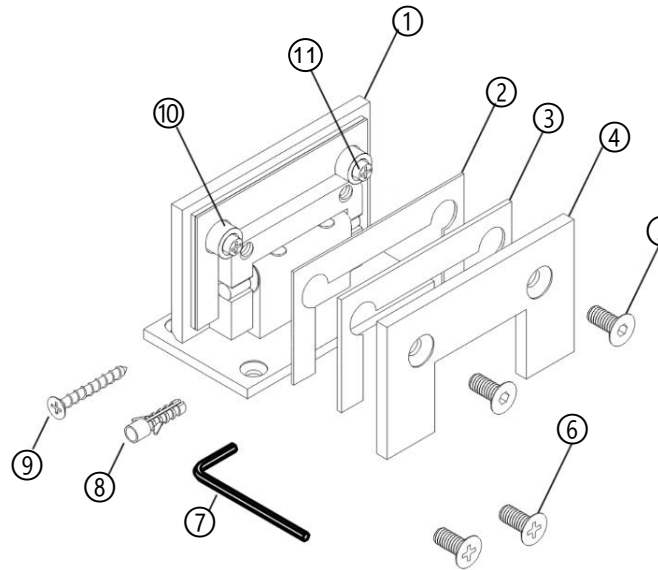

Measurements:

Components for 1 Hinge:

SN	Name	Qty
1	Hinge	1
2	1 mm (1/32) Gasket	2
3	2 mm (3/32) Gasket	2
4	Hinge Plate	1
5	Hex Assembly Screw	2
6	Phillips Assembly Screw	2
7	Allen Key	1
8	Plastic Wall Anchor	2
9	Self-Tapping Screw	2
10	Plastic Collar	2
11	Removable Pin	2

* See online for available finishes
 * For glass 8-12mm (5/16" – 1/2")

► **8 mm (5/16") glass:**
 2 mm (3/32") & 1 mm (1/32")

► **10 mm (3/8") glass:**
 2 mm (3/32") gasket

► **12 mm (1/2") glass:**
 1 mm (3/32") gasket

► **Capacity For 2 Hinges:**
 Weight: 50 kg (110Lb)
 Door Width: 914 mm (36")

► **Capacity For 3 Hinges:**
 Weight: 63 kg (139Lb)
 Door Width: 914 mm (36")

Glass Template:

Option #1: Mouse Ear Template

Option #2: Square Template