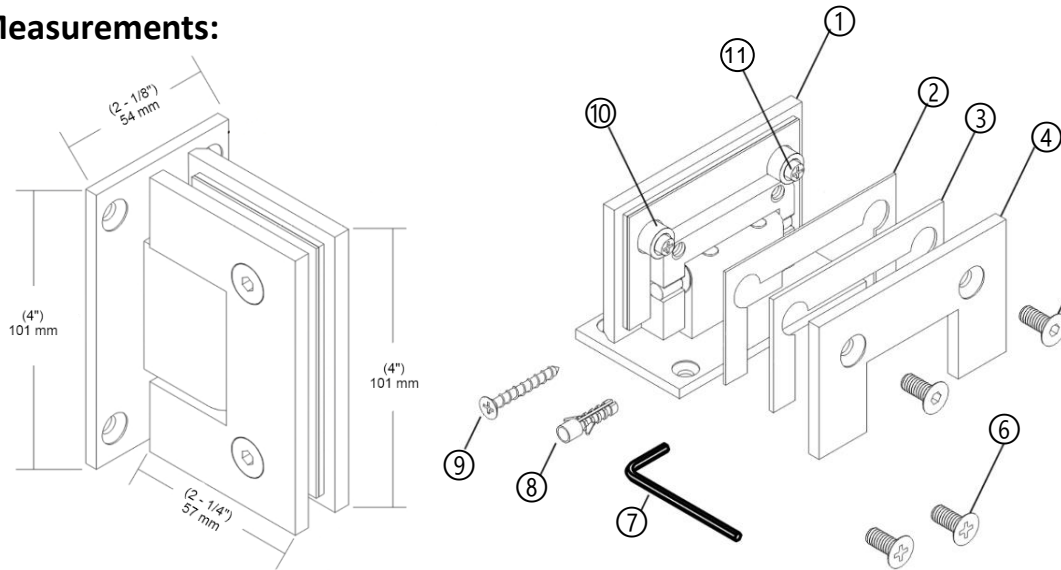

► **Capacity For 2 Hinges:**
 Weight: 50 kg (110Lb)
 Door Width: 914 mm (36")

► **Capacity For 3 Hinges:**
 Weight: 63 kg (139Lb)
 Door Width: 914 mm (36")

Glass Template:

Option #1: Mouse Ear Template

Option #2: Square Template

Measurements:

Components for 1 Hinge:

SN	Name	Qty
1	Hinge	1
2	1 mm (1/32) Gasket	2
3	2 mm (3/32) Gasket	2
4	Hinge Plate	1
5	Hex Assembly Screw	2
6	Phillips Assembly Screw	2
7	Allen Key	1
8	Plastic Wall Anchor	2
9	Self-Tapping Screw	2
10	Plastic Collar	2
11	Removable Pin	2

* See online for available finishes
 * For glass 8-12mm (5/16" – 1/2")

► **8 mm (5/16") glass:**
 2 mm (3/32") & 1 mm (1/32")

► **10 mm (3/8") glass:**
 2 mm (3/32") gasket

► **12 mm (1/2") glass:**
 1 mm (3/32") gasket