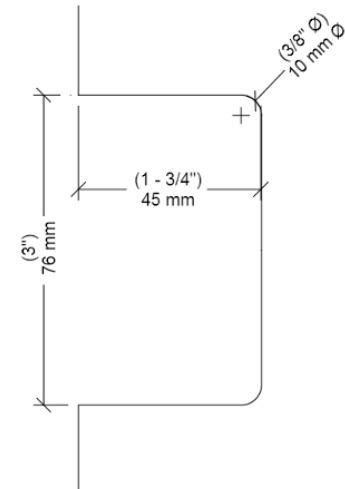

Measurements:

Components for 1 Hinge:

SN	Name	Qty
1	Hinge	1
2	1 mm (1/32) Gasket	2
3	2 mm (3/32) Gasket	2
4	Hinge Plate	1
5	Hex Assembly Screw	2
6	Phillips Assembly Screw	2
7	Allen Key	1
8	Plastic Wall Anchor	2
9	Self-Tapping Screw	2
10	Plastic Collar	2
11	Removable Pin	2

* See online for available finishes
 * For glass 8-12mm (5/16" – 1/2")

► **8 mm (5/16") glass:**
 2 mm (3/32") & 1 mm (1/32")

► **10 mm (3/8") glass:**
 2 mm (3/32") gasket

► **12 mm (1/2") glass:**
 1 mm (3/32") gasket

► **Capacity For 2 Hinges:**
 Weight: 50 kg (110Lb)
 Door Width: 914 mm (36")

► **Capacity For 3 Hinges:**
 Weight: 63 kg (139Lb)
 Door Width: 914 mm (36")

Glass Template:

Option #1: Mouse Ear Template

Option #2: Square Template