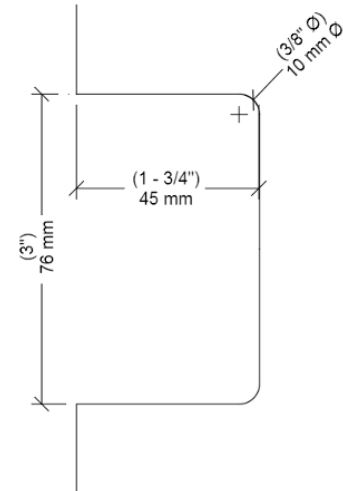

► **Capacity For 2 Hinges:**
 Weight: 50 kg (110Lb)
 Door Width: 914 mm (36")

► **Capacity For 3 Hinges:**
 Weight: 63 kg (139Lb)
 Door Width: 914 mm (36")

Glass Template:

Option #1: Mouse Ear Template

Option #2: Square Template

Measurements:

Components for 1 Hinge:

SN	Name	Qty
1	Hinge	1
2	1 mm (1/32) Gasket	2
3	2 mm (3/32) Gasket	2
4	Hinge Plate	1
5	Hex Assembly Screw	2
6	Phillips Assembly Screw	2
7	Allen Key	1
8	Plastic Wall Anchor	2
9	Self-Tapping Screw	2
10	Plastic Collar	2
11	Removable Pin	2

* See online for available finishes
 * For glass 8-12mm (5/16" – 1/2")

► **8 mm (5/16") glass:**
 2 mm (3/32") & 1 mm (1/32")

► **10 mm (3/8") glass:**
 2 mm (3/32") gasket

► **12 mm (1/2") glass:**
 1 mm (3/32") gasket