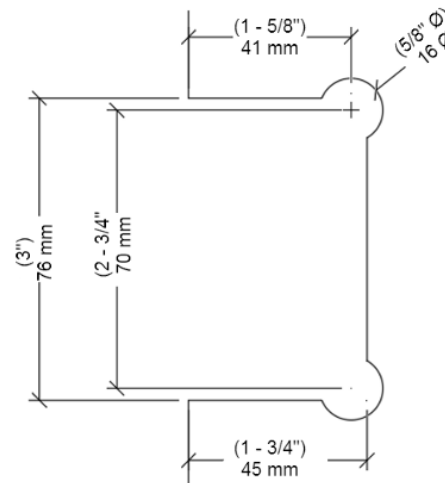

► **Capacity For 2 Hinges:**
 Weight: 50 kg (110Lb)
 Door Width: 914 mm (36")

► **Capacity For 3 Hinges:**
 Weight: 63 kg (139Lb)
 Door Width: 914 mm (36")

Glass Template:

Option #1: Mouse Ear Template

Option #2: Square Template

Measurements:

Components for 1 Hinge:

SN	Name	Qty
1	Hinge	1
2	1 mm (1/32) Gasket	2
3	2 mm (3/32) Gasket	2
4	Hinge Plate	1
5	Hex Assembly Screw	2
6	Phillips Assembly Screw	2
7	Allen Key	1
8	Plastic Wall Anchor	2
9	Self-Tapping Screw	2
10	Plastic Collar	2
11	Removable Pin	2

* See online for available finishes
 * For glass 8-12mm (5/16" – 1/2")

► **8 mm (5/16") glass:**
 2 mm (3/32") & 1 mm (1/32")

► **10 mm (3/8") glass:**
 2 mm (3/32") gasket

► **12 mm (1/2") glass:**
 1 mm (3/32") gasket