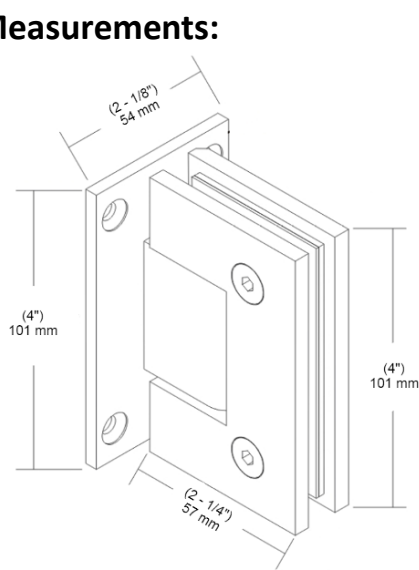

Measurements:

Components for 1 Hinge:

SN	Name	Qty
1	Hinge	1
2	1 mm (1/32) Gasket	2
3	2 mm (3/32) Gasket	2
4	Hinge Plate	1
5	Hex Assembly Screw	2
6	Phillips Assembly Screw	2
7	Allen Key	1
8	Plastic Wall Anchor	2
9	Self-Tapping Screw	2
10	Plastic Collar	2
11	Removable Pin	2

* See online for available finishes
 * For glass 8-12mm (5/16" – 1/2")

► **8 mm (5/16") glass:**
 2 mm (3/32") & 1 mm (1/32")

► **10 mm (3/8") glass:**
 2 mm (3/32") gasket

► **12 mm (1/2") glass:**
 1 mm (3/32") gasket

► **Capacity For 2 Hinges:**
 Weight: 50 kg (110Lb)
 Door Width: 914 mm (36")

► **Capacity For 3 Hinges:**
 Weight: 63 kg (139Lb)
 Door Width: 914 mm (36")

Glass Template:

Option #1: Mouse Ear Template

Option #2: Square Template