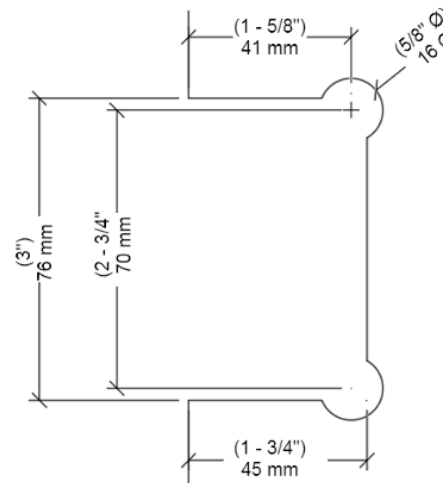

Measurements:

Components for 1 Hinge:

SN	Name	Qty
1	Hinge	1
2	1 mm (1/32) Gasket	2
3	2 mm (3/32) Gasket	2
4	Hinge Plate	1
5	Hex Assembly Screw	2
6	Phillips Assembly Screw	2
7	Allen Key	1
8	Plastic Wall Anchor	2
9	Self-Tapping Screw	2
10	Plastic Collar	2
11	Removable Pin	2

* See online for available finishes
 * For glass 8-12mm (5/16" – 1/2")

► **8 mm (5/16") glass:**
 2 mm (3/32") & 1 mm (1/32")

► **10 mm (3/8") glass:**
 2 mm (3/32") gasket

► **12 mm (1/2") glass:**
 1 mm (3/32") gasket

► **Capacity For 2 Hinges:**
 Weight: 50 kg (110Lb)
 Door Width: 914 mm (36")

► **Capacity For 3 Hinges:**
 Weight: 63 kg (139Lb)
 Door Width: 914 mm (36")

Glass Template:

Option #1: Mouse Ear Template

Option #2: Square Template