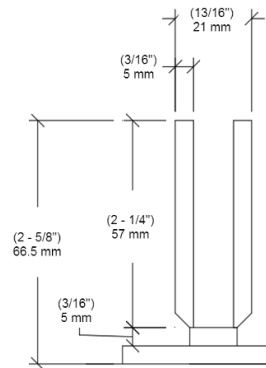

* See online for available finishes
 * For glass 8-12mm (5/16" – 1/2")

► **8 mm (5/16") glass:**
 2 mm (3/32") & 1 mm (1/32")

► **10 mm (3/8") glass:**
 2 mm (3/32") gasket

► **12 mm (1/2") glass:**
 1 mm (3/32") gasket

► **Capacity For 2 Hinges:**
 Weight: 50 kg (110Lb)
 Door Width: 914 mm (36")

► **Capacity For 3 Hinges:**
 Weight: 63 kg (139Lb)
 Door Width: 914 mm (36")

Glass Template:

Option #1: Mouse Ear Template

Option #2: Square Template