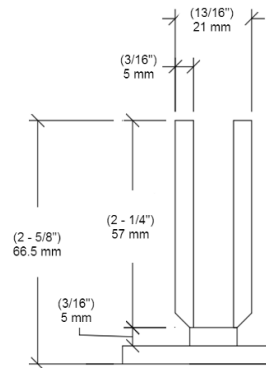

► **Capacity For 2 Hinges:**
 Weight: 50 kg (110Lb)
 Door Width: 914 mm (36")

► **Capacity For 3 Hinges:**
 Weight: 63 kg (139Lb)
 Door Width: 914 mm (36")

Glass Template:

Option #1: Mouse Ear Template

Option #2: Square Template

Measurements:

Components for 1 Hinge:

SN	Name	Qty
1	Hinge	1
2	1 mm (1/32) Gasket	2
3	2 mm (3/32) Gasket	2
4	Hinge Plate	1
5	Hex Assembly Screw	2
6	Phillips Assembly Screw	2
7	Allen Key	1
8	Plastic Wall Anchor	2
9	Self-Tapping Screw	2
10	Plastic Collar	2
11	Removable Pin	2

* See online for available finishes
 * For glass 8-12mm (5/16" – 1/2")

► **8 mm (5/16") glass:**
 2 mm (3/32") & 1 mm (1/32")

► **10 mm (3/8") glass:**
 2 mm (3/32") gasket

► **12 mm (1/2") glass:**
 1 mm (3/32") gasket