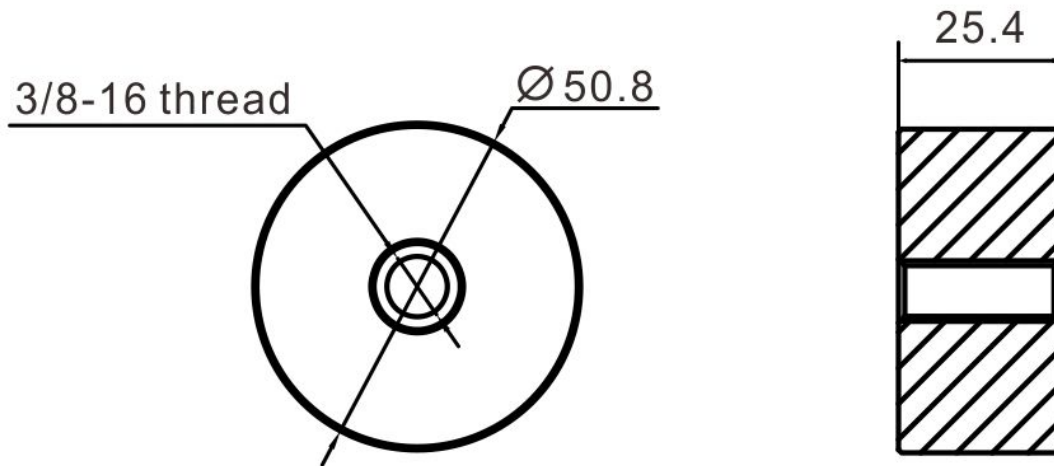

2" Standoff Base with 3/8-16 Thread

Code No.: SOB200100169

- * Mounting hardware and standoff cap sold separately
- * Stainless steel 316

Suggested Layout:

Option 1

Max weight : 60kgs

Option 2

Max weight : 60kgs

* Actual weight capacity depends on mounting hardware and substrate material.