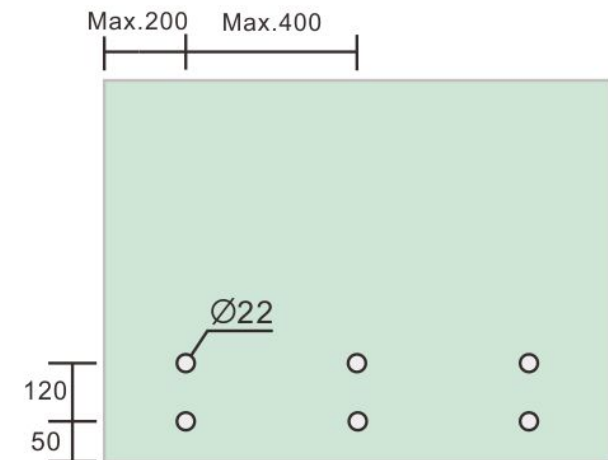

2" Standoff Base with 3/8-16 Thread

Code No.: SOB200100169

- * Mounting hardware and standoff cap sold separately
- * Stainless steel 316

Suggested Layout:

Option 1

Max weight : 60kgs

Option 2

Max weight : 60kgs

* Actual weight capacity depends on mounting hardware and substrate material.