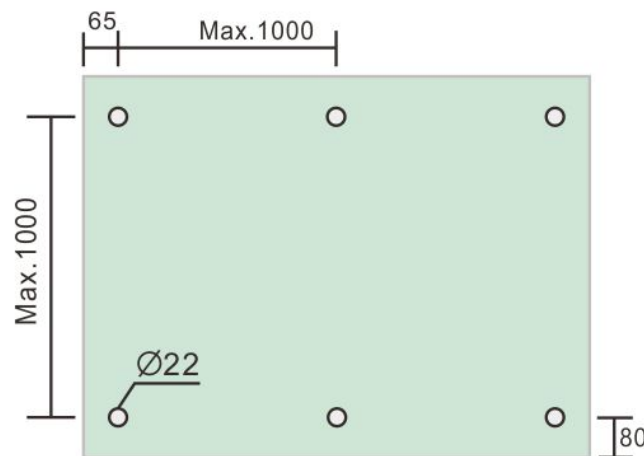

2" Standoff Base with 3/8-16 Thread

Code No.: SOB200100169

- * Mounting hardware and standoff cap sold separately
- * Stainless steel 316

Suggested Layout:

Option 1

Max weight : 60kgs

Option 2

Max weight : 60kgs

* Actual weight capacity depends on mounting hardware and substrate material.