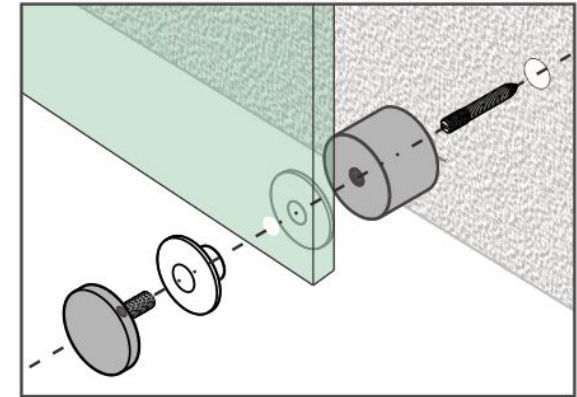

2" Standoff Base with 3/8-16 Thread

Code No.: SOB200100169

- * Mounting hardware and standoff cap sold separately
- * Stainless steel 316

Suggested Layout:

Option 1

Max weight : 60kgs

Option 2

Max weight : 60kgs

* Actual weight capacity depends on mounting hardware and substrate material.