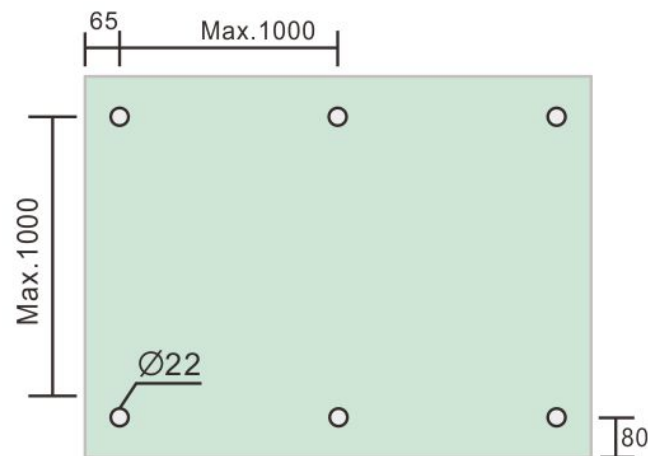

2" Standoff Base with 3/8-16 Thread

Code No.: SOB200100170

- * Mounting hardware and standoff cap sold separately
- * Stainless steel 201
- * See online for available finishes

Suggested Layout:

Option 1

Max weight : 60kgs

Option 2

Max weight : 60kgs

* Actual weight capacity depends on mounting hardware and substrate material.