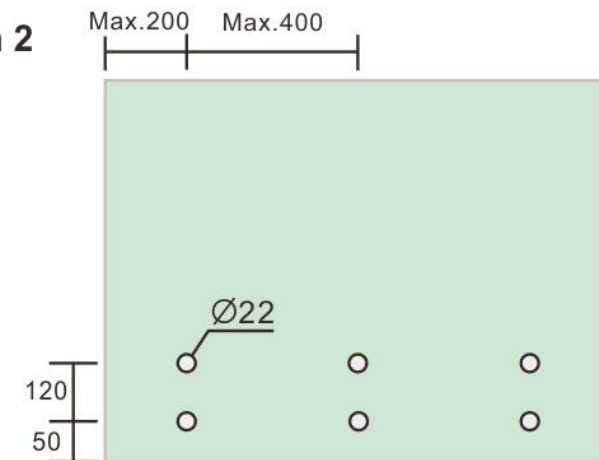

2" Standoff Base with 3/8-16 Thread

Code No.: SOB200100170

- * Mounting hardware and standoff cap sold separately
- * Stainless steel 201
- * See online for available finishes

Suggested Layout:

Option 1

Max weight : 60kgs

Option 2

Max weight : 60kgs

* Actual weight capacity depends on mounting hardware and substrate material.