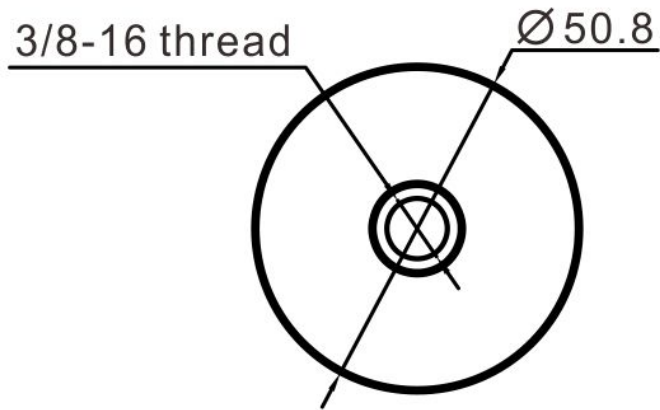

2" Standoff Base with 3/8-16 Thread

Code No.: SOB200100170

- * Mounting hardware and standoff cap sold separately
- * Stainless steel 201
- * See online for available finishes

Suggested Layout:

Option 1

Max weight : 60kgs

Option 2

Max weight : 60kgs

* Actual weight capacity depends on mounting hardware and substrate material.