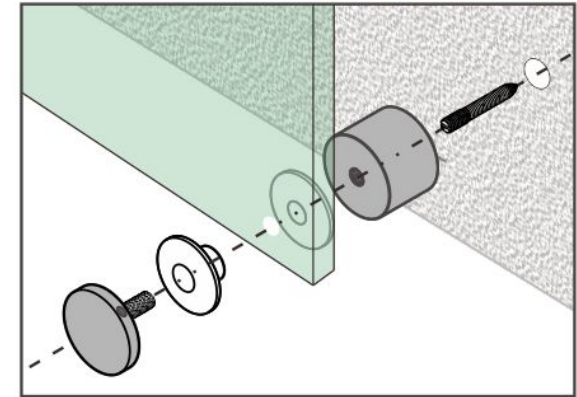

2" Standoff Base with 3/8-16 Thread

Code No.: SOB200100170

- * Mounting hardware and standoff cap sold separately
- * Stainless steel 201
- * See online for available finishes

Suggested Layout:

Option 1

Max weight : 60kgs

Option 2

Max weight : 60kgs

* Actual weight capacity depends on mounting hardware and substrate material.