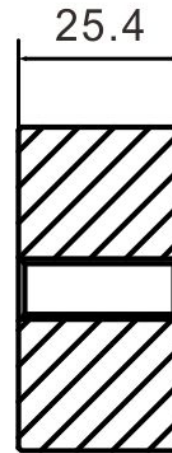

2" Standoff Base with 3/8-16 Thread

Code No.: SOB200100170

- * Mounting hardware and standoff cap sold separately
- * Stainless steel 201
- * See online for available finishes

Suggested Layout:

Option 1

Max weight : 60kgs

Option 2

Max weight : 60kgs

* Actual weight capacity depends on mounting hardware and substrate material.