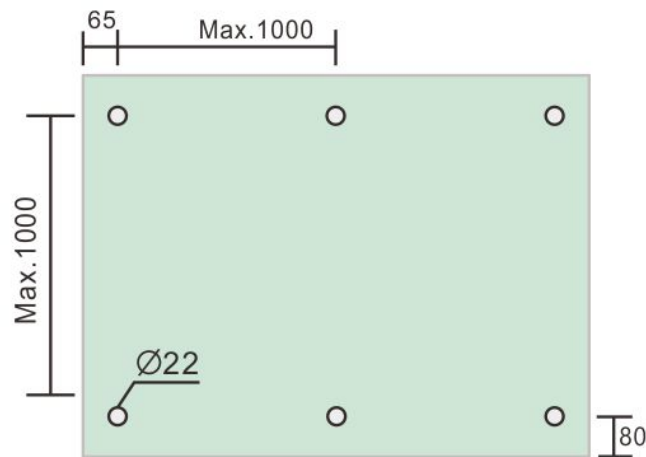

2" Standoff Base with 3/8-16 Thread

Code No.: SOB200150170

- * Mounting hardware and standoff cap sold separately
- * Stainless steel 201
- * See online for available finishes

Suggested Layout:

Option 1

Max weight : 60kgs

Option 2

Max weight : 60kgs

* Actual weight capacity depends on mounting hardware and substrate material.