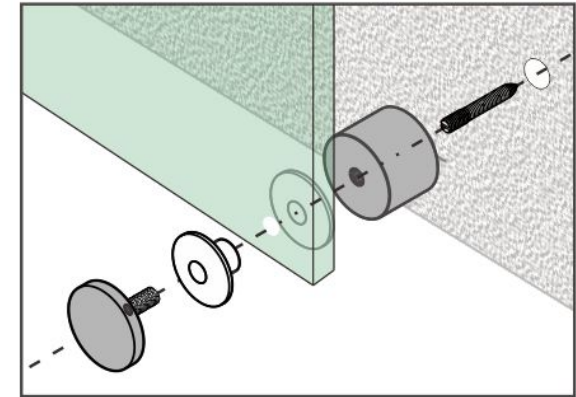

2" Standoff Base with 3/8-16 Thread

Code No.: SOB200150170

- * Mounting hardware and standoff cap sold separately
- * Stainless steel 201
- * See online for available finishes

Suggested Layout:

Option 1

Max weight : 60kgs

Option 2

Max weight : 60kgs

* Actual weight capacity depends on mounting hardware and substrate material.