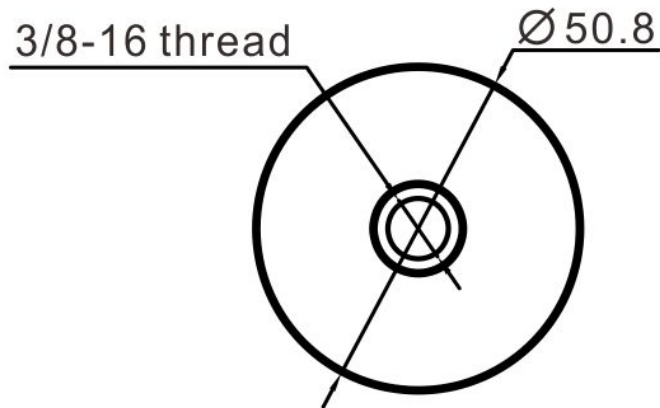

2" Standoff Base with 3/8-16 Thread

Code No.: SOB200150170

- * Mounting hardware and standoff cap sold separately
- * Stainless steel 201
- * See online for available finishes

Suggested Layout:

Option 1

Max weight : 60kgs

Option 2

Max weight : 60kgs

* Actual weight capacity depends on mounting hardware and substrate material.