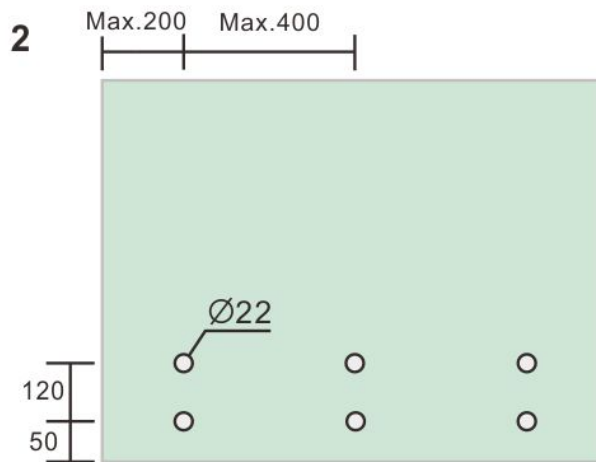

2" Standoff Base with 3/8-16 Thread

Code No.: SOB200150170

- * Mounting hardware and standoff cap sold separately
- * Stainless steel 201
- * See online for available finishes

Suggested Layout:

Option 1

Max weight : 60kgs

Option 2

Max weight : 60kgs

* Actual weight capacity depends on mounting hardware and substrate material.