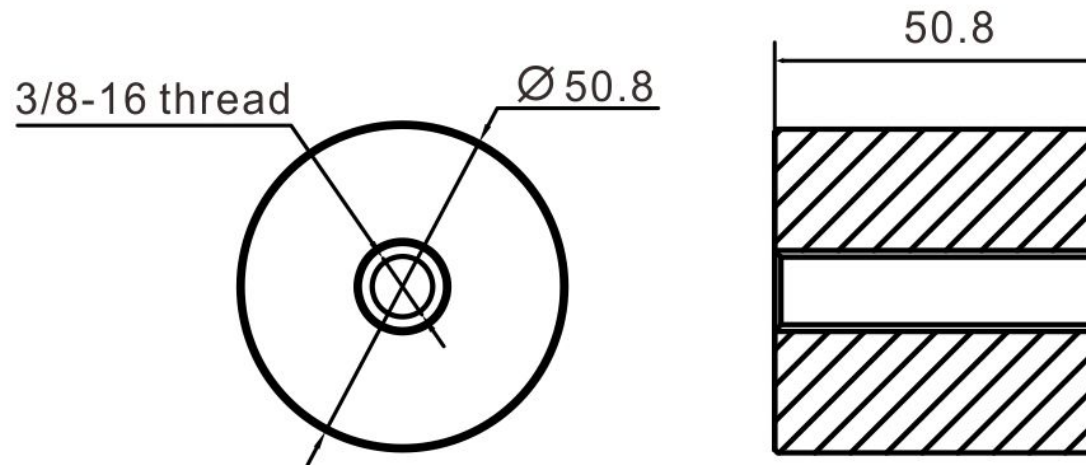

## 2" Standoff Base with 3/8-16 Thread

Code No.: SOB200200169

- \* Mounting hardware and standoff cap sold separately
- \* Stainless steel 316

### Suggested Layout:

Option 1

Max weight : 60kgs

Option 2

Max weight : 60kgs

\* Actual weight capacity depends on mounting hardware and substrate material.