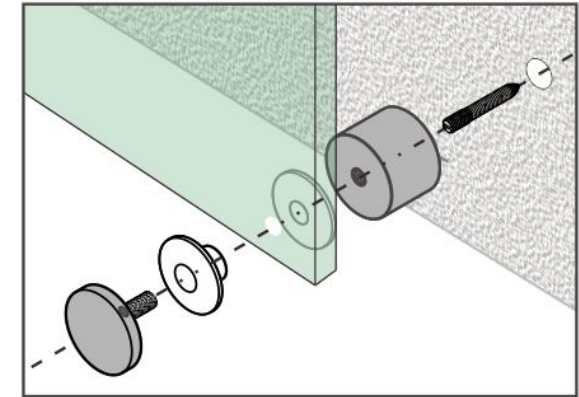

## 2" Standoff Base with 3/8-16 Thread

Code No.: SOB200200169

- \* Mounting hardware and standoff cap sold separately
- \* Stainless steel 316

### Suggested Layout:

Option 1

Max weight : 60kgs

Option 2

Max weight : 60kgs

\* Actual weight capacity depends on mounting hardware and substrate material.