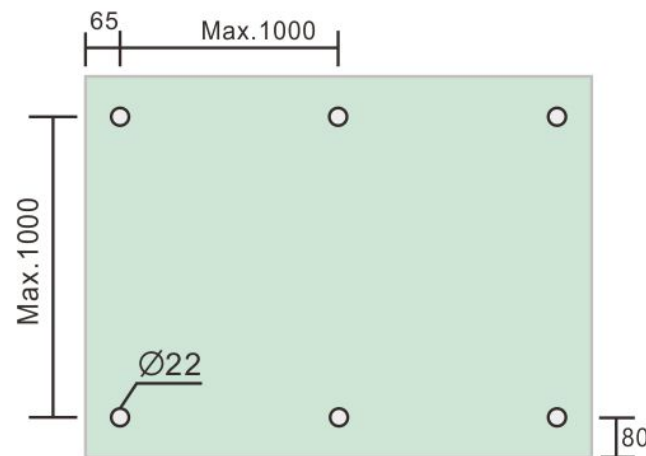

## 2" Standoff Base with 3/8-16 Thread

Code No.: SOB200200169

- \* Mounting hardware and standoff cap sold separately
- \* Stainless steel 316

### Suggested Layout:

Option 1

Max weight : 60kgs

Option 2

Max weight : 60kgs

\* Actual weight capacity depends on mounting hardware and substrate material.