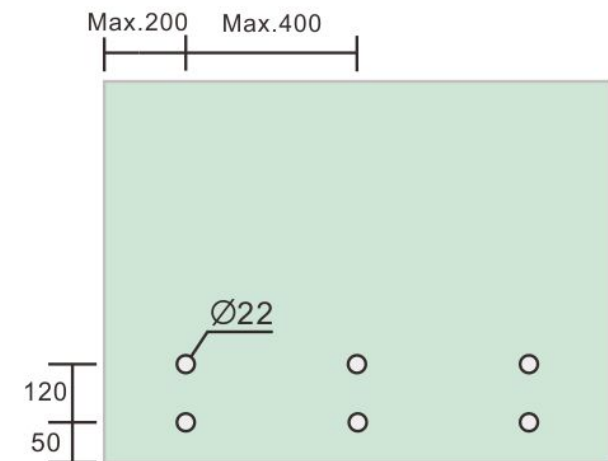

## 2" Standoff Base with 3/8-16 Thread

Code No.: SOB200200169

- \* Mounting hardware and standoff cap sold separately
- \* Stainless steel 316

### Suggested Layout:

Option 1

Max weight : 60kgs

Option 2

Max weight : 60kgs

\* Actual weight capacity depends on mounting hardware and substrate material.