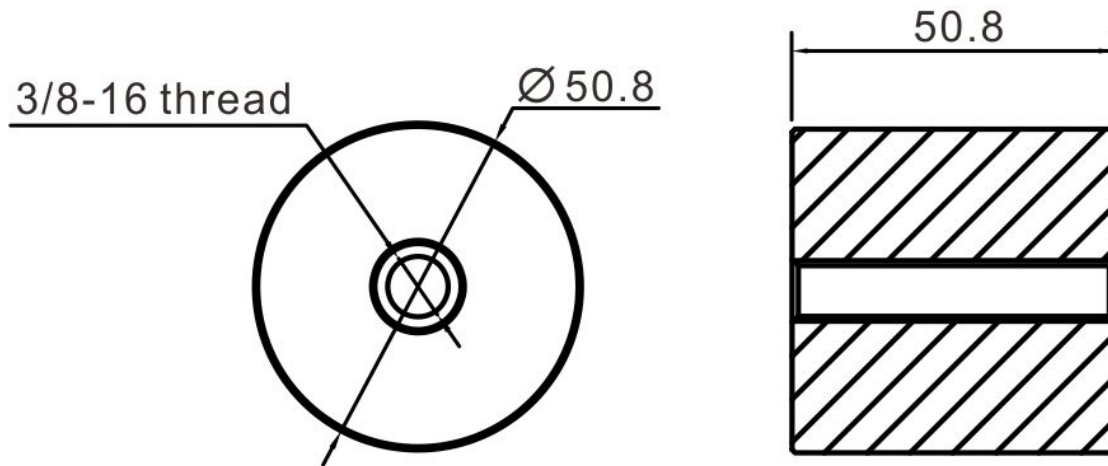

2" Standoff Base with 3/8-16 Thread

Code No.: SOB200200170

- * Mounting hardware and standoff cap sold separately
- * Stainless steel 201
- * See online for available finishes

Suggested Layout:

Option 1

Max weight : 60kgs

Option 2

Max weight : 60kgs

* Actual weight capacity depends on mounting hardware and substrate material.