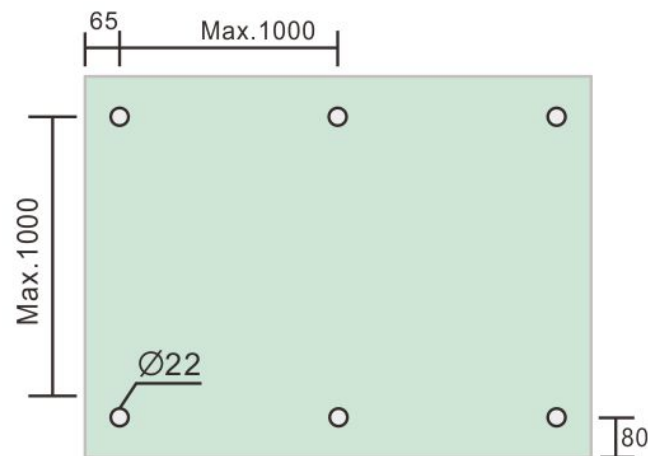

2" Standoff Base with 3/8-16 Thread

Code No.: SOB200200170

- * Mounting hardware and standoff cap sold separately
- * Stainless steel 201
- * See online for available finishes

Suggested Layout:

Option 1

Max weight : 60kgs

Option 2

Max weight : 60kgs

* Actual weight capacity depends on mounting hardware and substrate material.