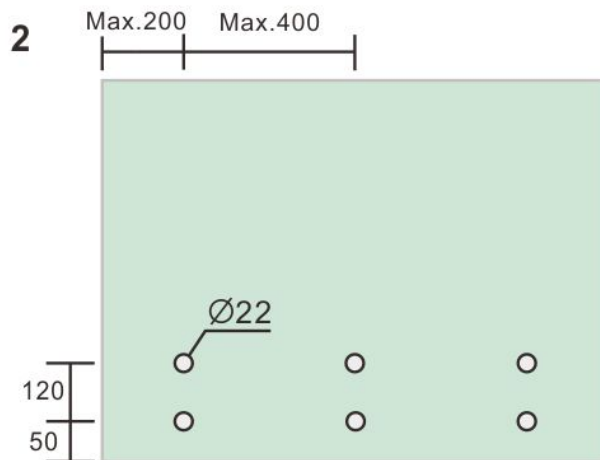

2" Standoff Base with 3/8-16 Thread

Code No.: SOB200200170

- * Mounting hardware and standoff cap sold separately
- * Stainless steel 201
- * See online for available finishes

Suggested Layout:

Option 1

Max weight : 60kgs

Option 2

Max weight : 60kgs

* Actual weight capacity depends on mounting hardware and substrate material.