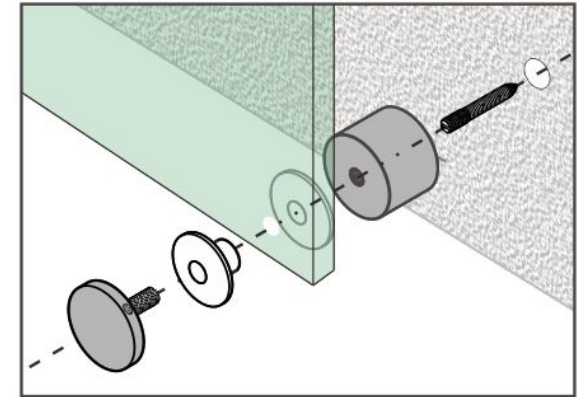

2" Standoff Base with 3/8-16 Thread

Code No.: SOB200200170

- * Mounting hardware and standoff cap sold separately
- * Stainless steel 201
- * See online for available finishes

Suggested Layout:

Option 1

Max weight : 60kgs

Option 2

Max weight : 60kgs

* Actual weight capacity depends on mounting hardware and substrate material.